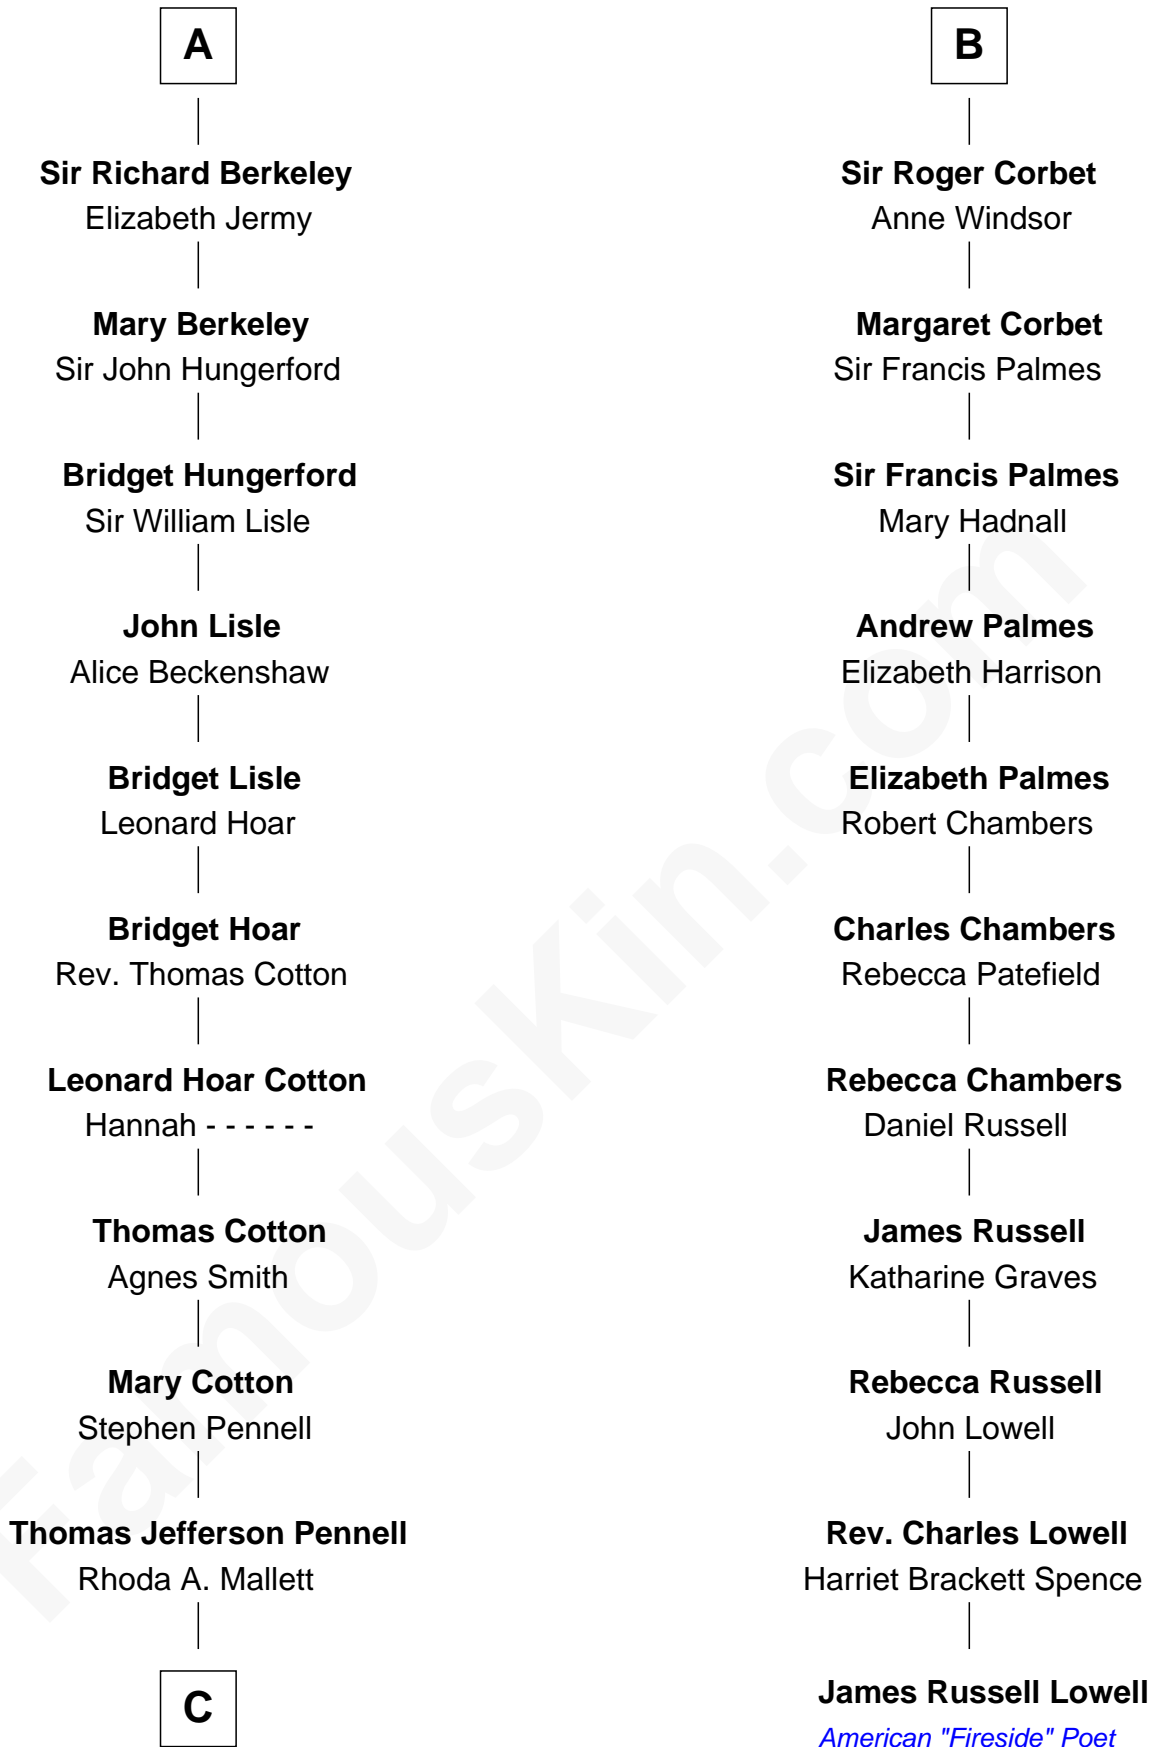

FamousKin.com

Relationship Chart of

Warren Buffett

Chairman & CEO, Berkshire Hathaway

17th cousin 4 times removed of

James Russell Lowell
American "Fireside" Poet

Ralph de Stafford

with wife
Katherine de Hastang

Elizabeth Belknap

Anne Stafford

Sir William Berkeley

Anne Ferrers

Sir Walter Devereux

Richard Berkeley

Elizabeth Conningsby

Elizabeth Devereux

Sir Richard Corbet

Sir John Berkeley

Isabel Dennis

Sir Robert Corbet

Elizabeth Vernon

A

B

C

Deborah Collamore Pennell

John Watson

Susan Ann Watson

Ford Bela Barber

Stella Frances Barber

John Ammon Stahl

Leila Stahl

Howard Homan Buffett