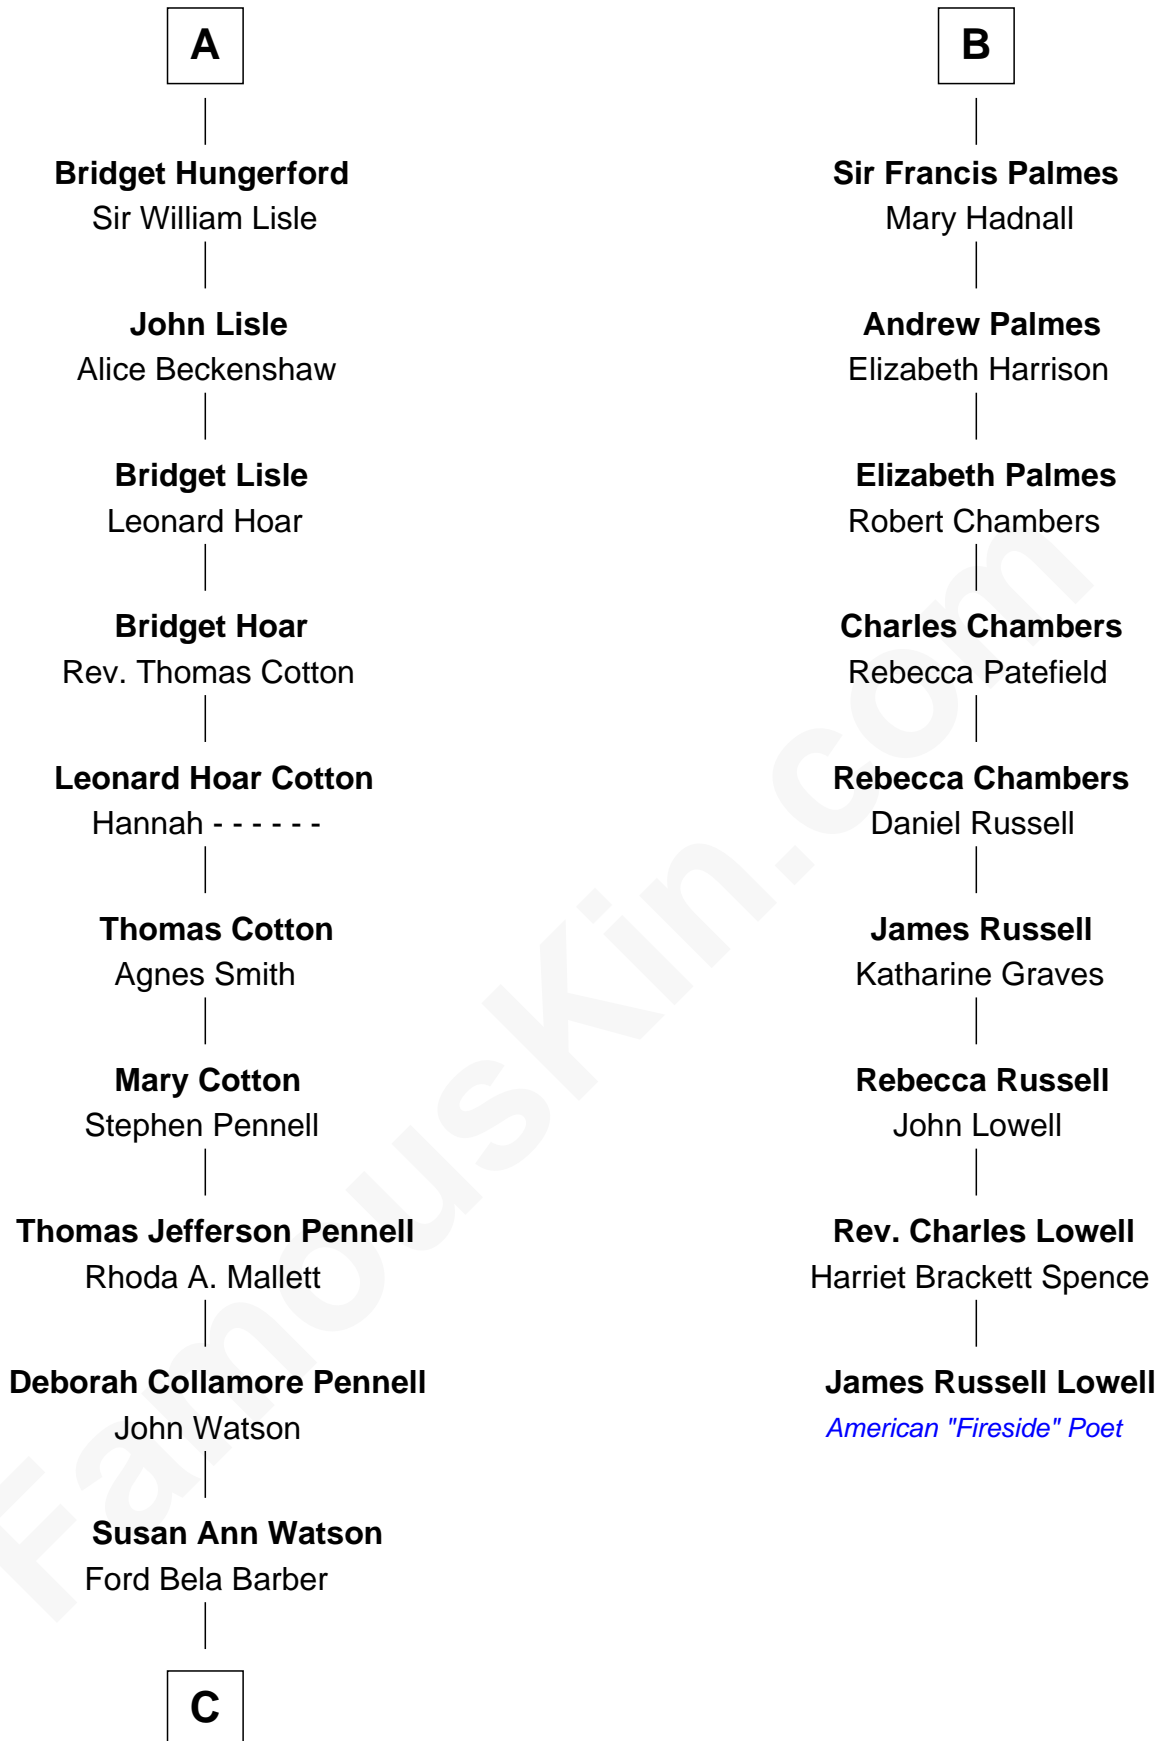

# FamousKin.com Relationship Chart of

**Warren Buffett**

*Chairman & CEO, Berkshire Hathaway*

15th cousin 4 times removed of

**James Russell Lowell**

*American "Fireside" Poet*

**Sir Richard Fitzalan**

Elizabeth de Bohun

**Elizabeth Fitzalan**  
Sir Thomas Mowbray

**Isabel Mowbray**  
Sir James Berkeley

**Maurice Berkeley**  
Isabel Mead

**Anne Berkeley**  
Sir William Dennis

**Isabel Dennis**  
Sir John Berkeley

**Sir Richard Berkeley**  
Elizabeth Jermy

**Mary Berkeley**  
Sir John Hungerford

**A**

**Joan Fitzalan**  
Sir William Beauchamp

**Joan Beauchamp**  
James Butler

**Elizabeth Butler**  
John Talbot

**Ann Talbot**  
Sir Henry Vernon

**Elizabeth Vernon**  
Sir Robert Corbet

**Sir Roger Corbet**  
Anne Windsor

**Margaret Corbet**  
Sir Francis Palmes

**B**

**C**

—  
**Stella Frances Barber**

John Ammon Stahl

—  
**Leila Stahl**

Howard Homan Buffett