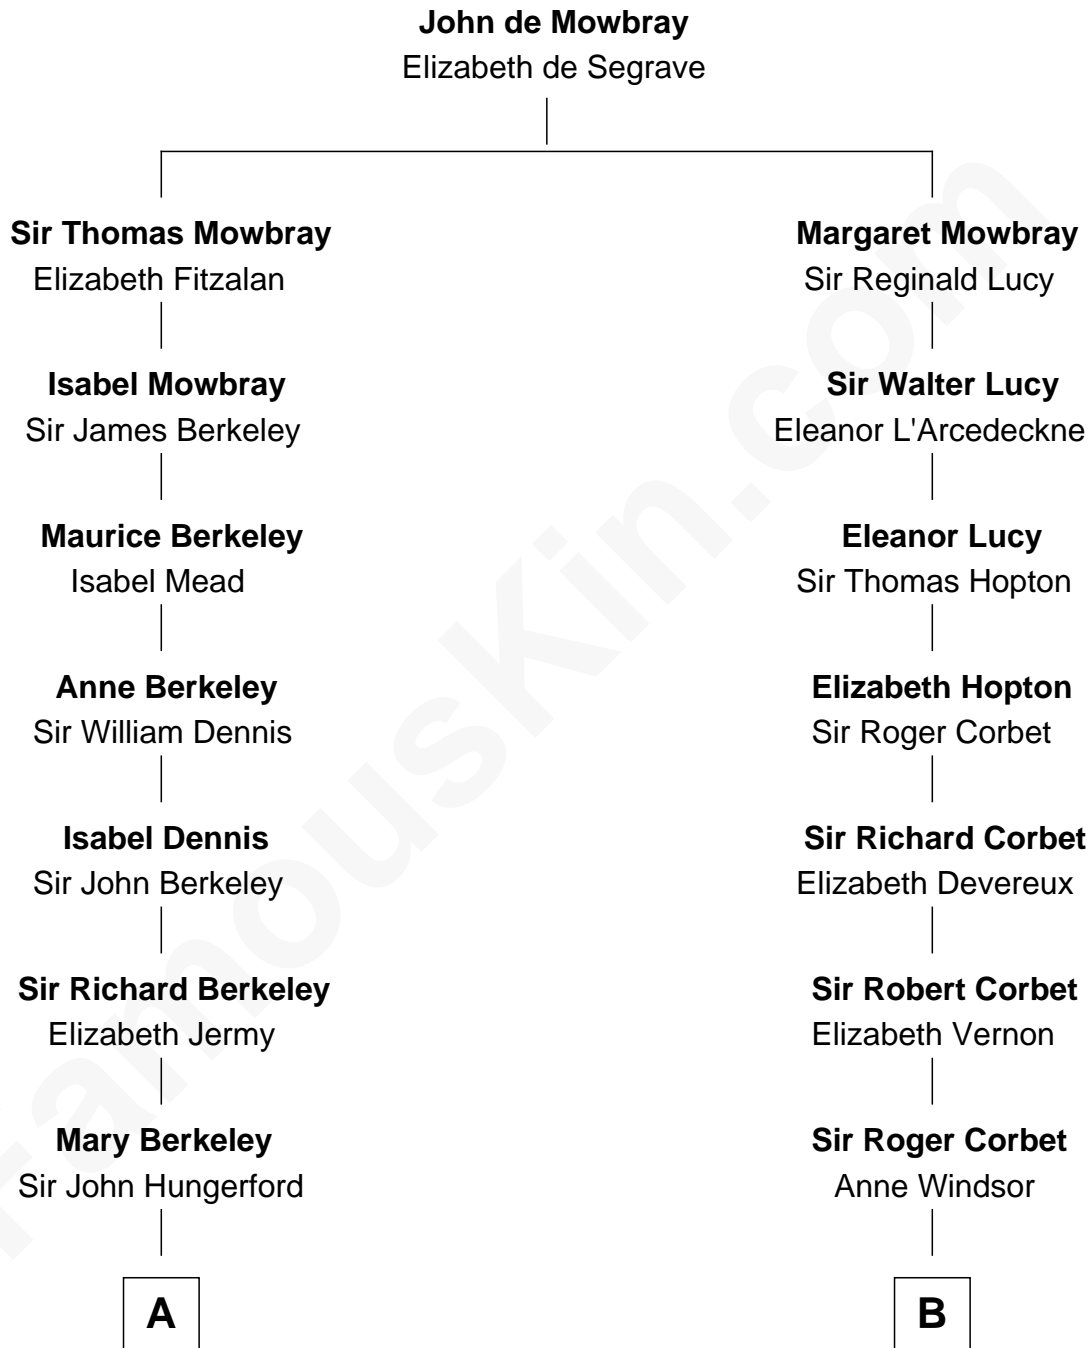

FamousKin.com

Relationship Chart of

Warren Buffett

Chairman & CEO, Berkshire Hathaway

16th cousin 3 times removed of

James Russell Lowell

American "Fireside" Poet

C