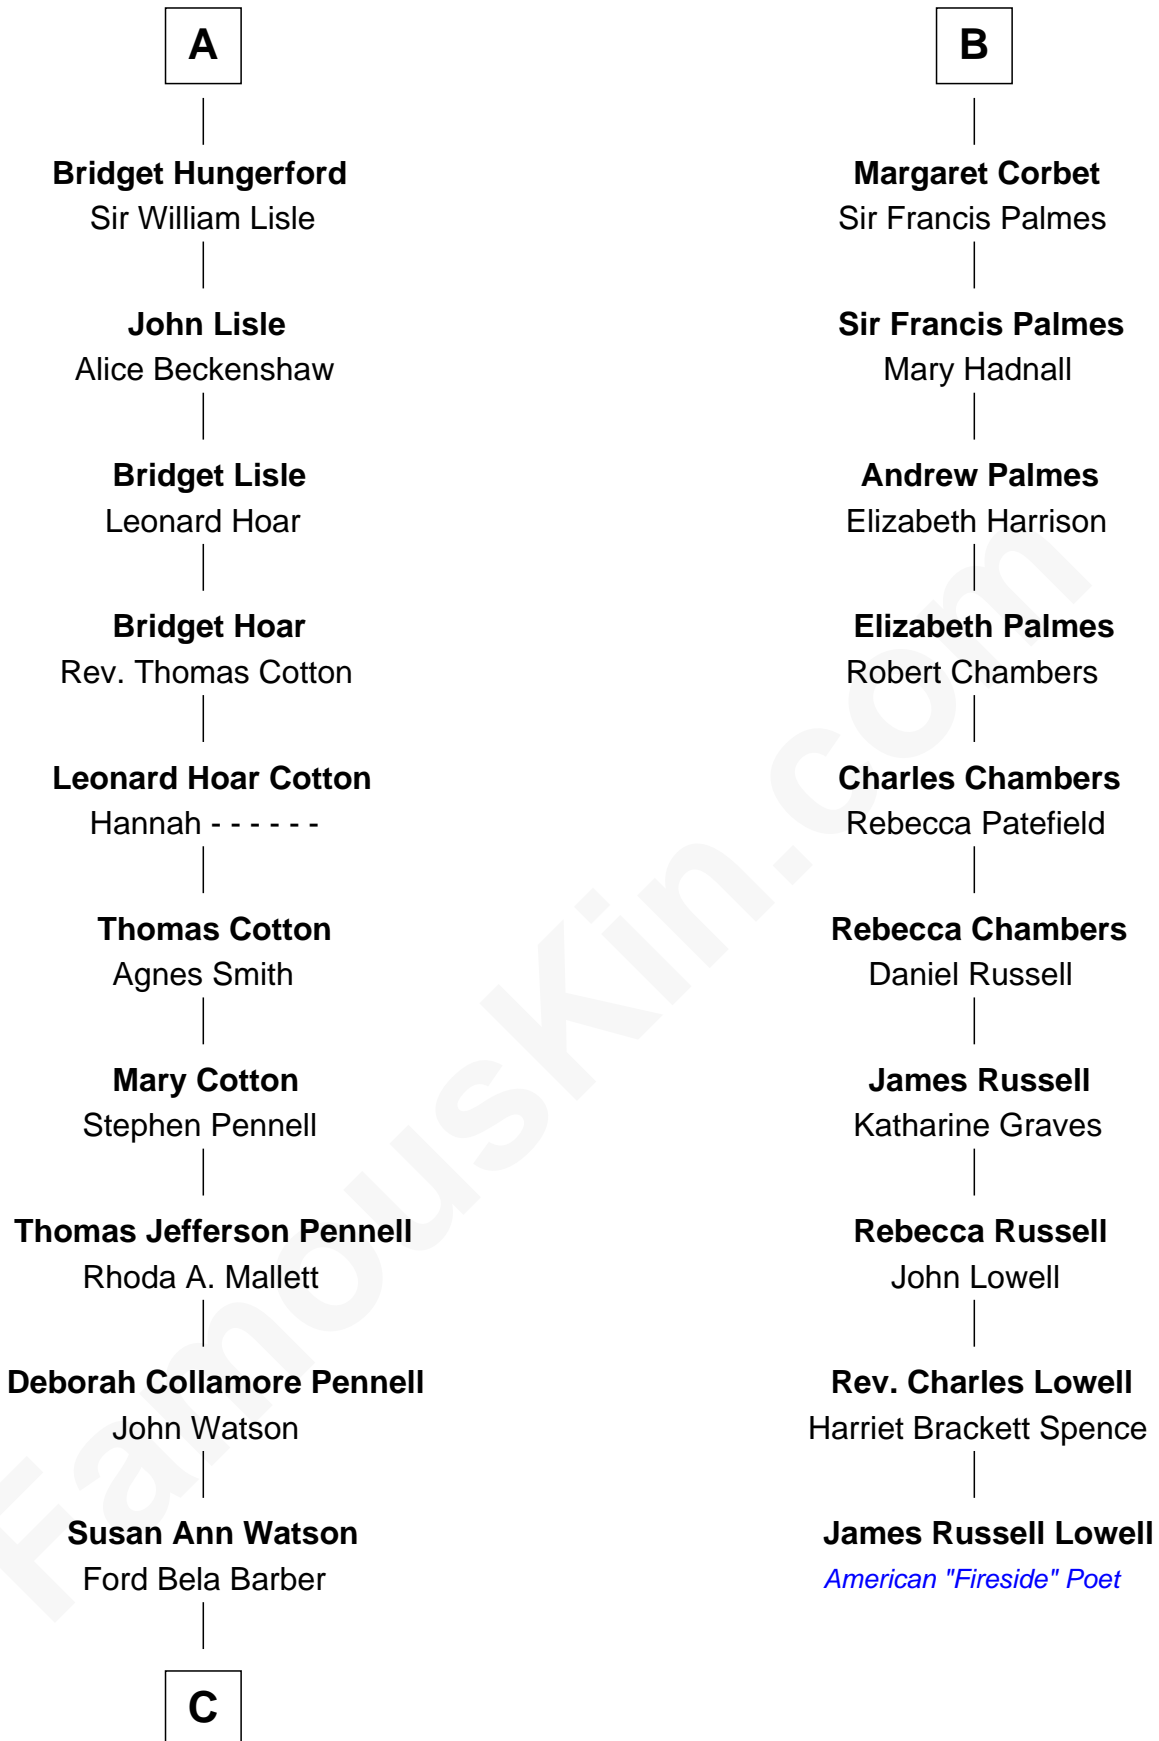

FamousKin.com

Relationship Chart of

Warren Buffett

Chairman & CEO, Berkshire Hathaway

16th cousin 3 times removed of

James Russell Lowell

American "Fireside" Poet

C

—
Stella Frances Barber

John Ammon Stahl

—
Leila Stahl

Howard Homan Buffett

—
Warren Buffett

Chairman & CEO, Berkshire Hathaway

FamousKin.com