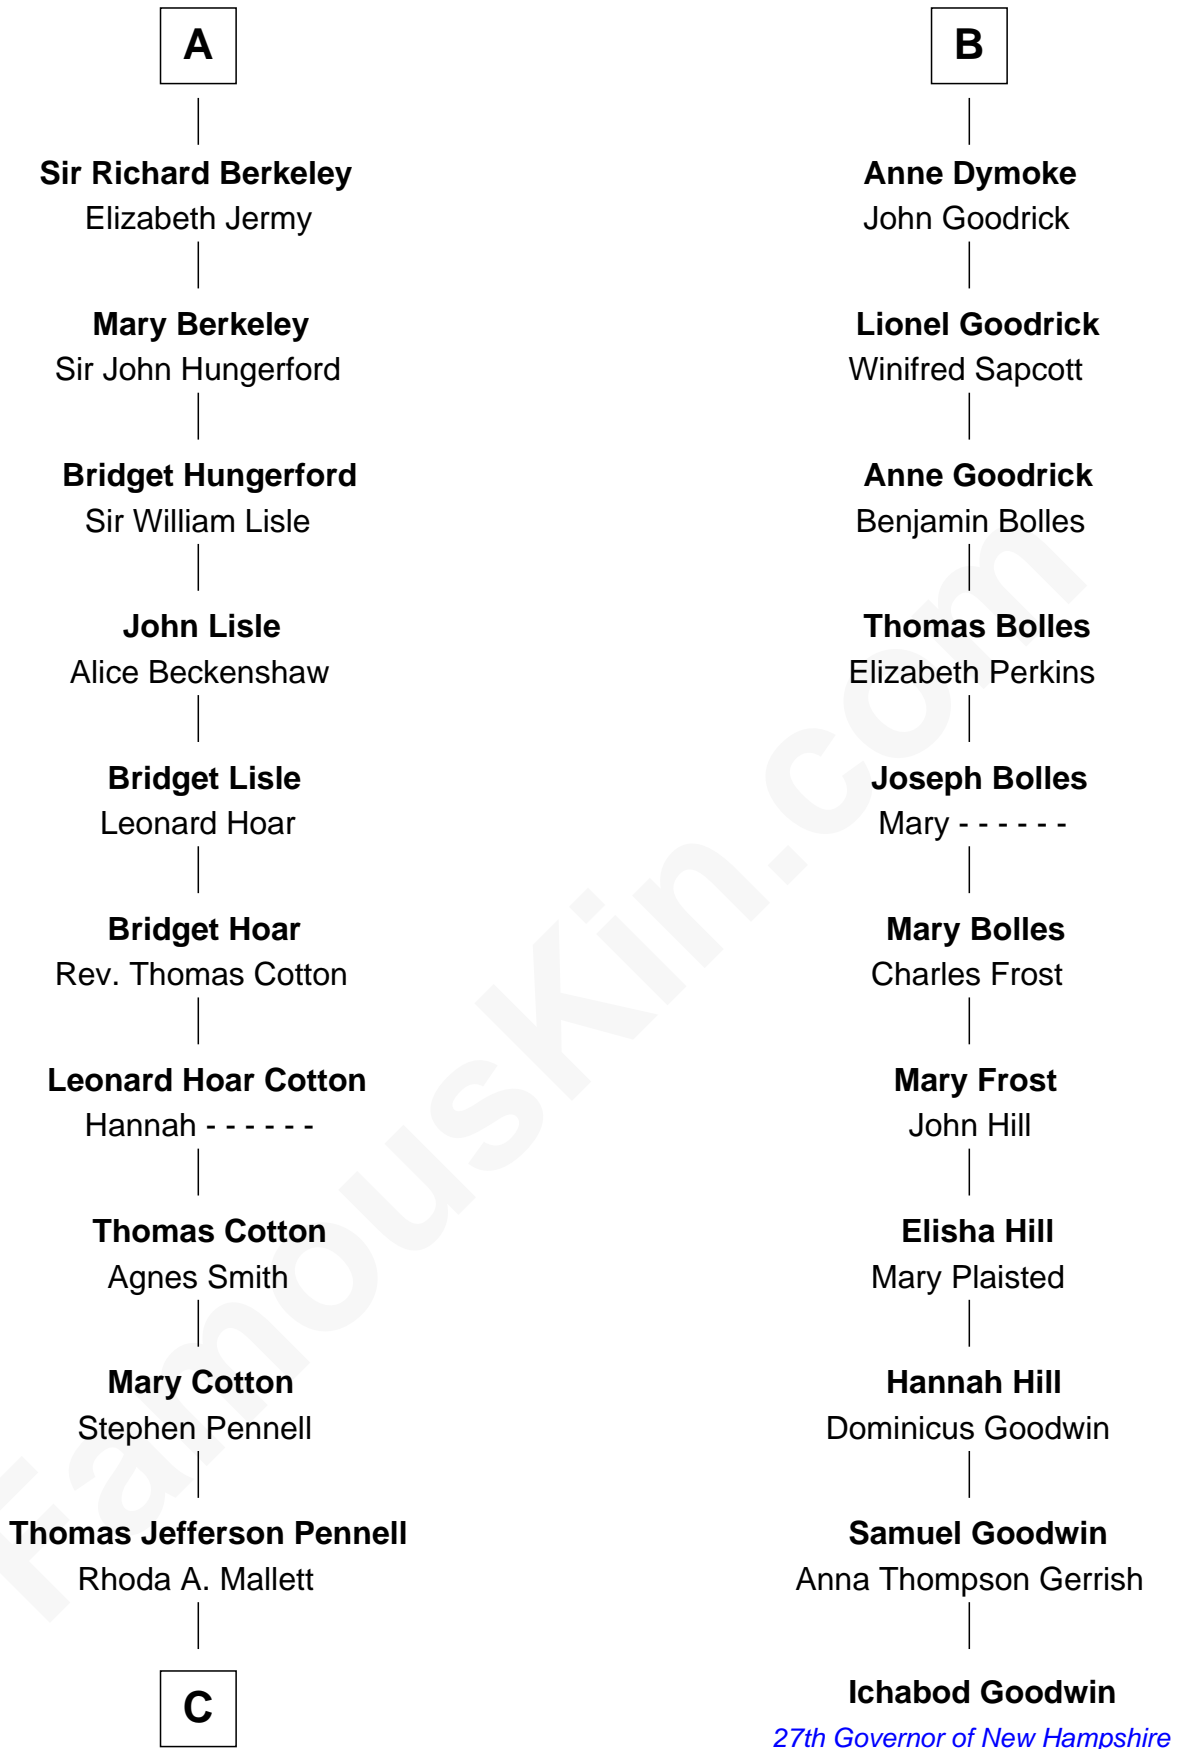

FamousKin.com Relationship Chart of

Warren Buffett

Chairman & CEO, Berkshire Hathaway

17th cousin 4 times removed of

Ichabod Goodwin

27th Governor of New Hampshire

Sir Maurice de Berkeley

Eve la Zouche

Joan de Waterton

Margaret de Welles

Sir Thomas Dymoke

Sir Lionel Dymoke

Joanna Griffith

B

C

Deborah Collamore Pennell

John Watson

Susan Ann Watson

Ford Bela Barber

Stella Frances Barber

John Ammon Stahl

Leila Stahl

Howard Homan Buffett

Warren Buffett