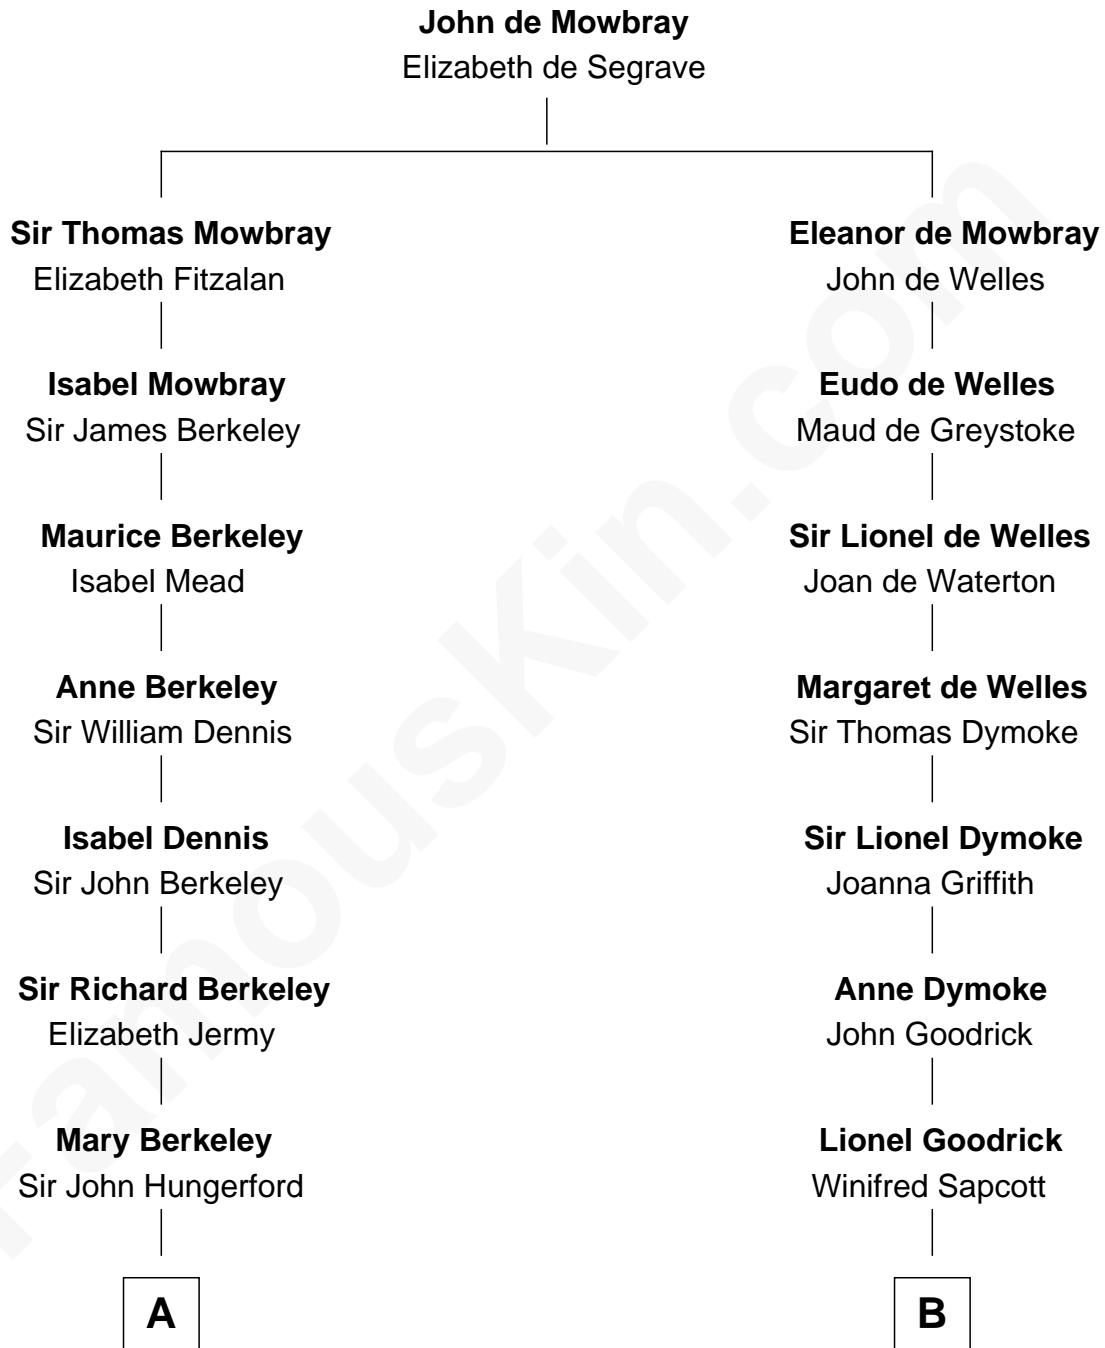

# FamousKin.com Relationship Chart of

**Warren Buffett**

*Chairman & CEO, Berkshire Hathaway*

**15th cousin 4 times removed of**

**Ichabod Goodwin**

*27th Governor of New Hampshire*

**C**

—  
**Stella Frances Barber**

John Ammon Stahl

—  
**Leila Stahl**

Howard Homan Buffett

—  
**Warren Buffett**

*Chairman & CEO, Berkshire Hathaway*

FamousKin.com