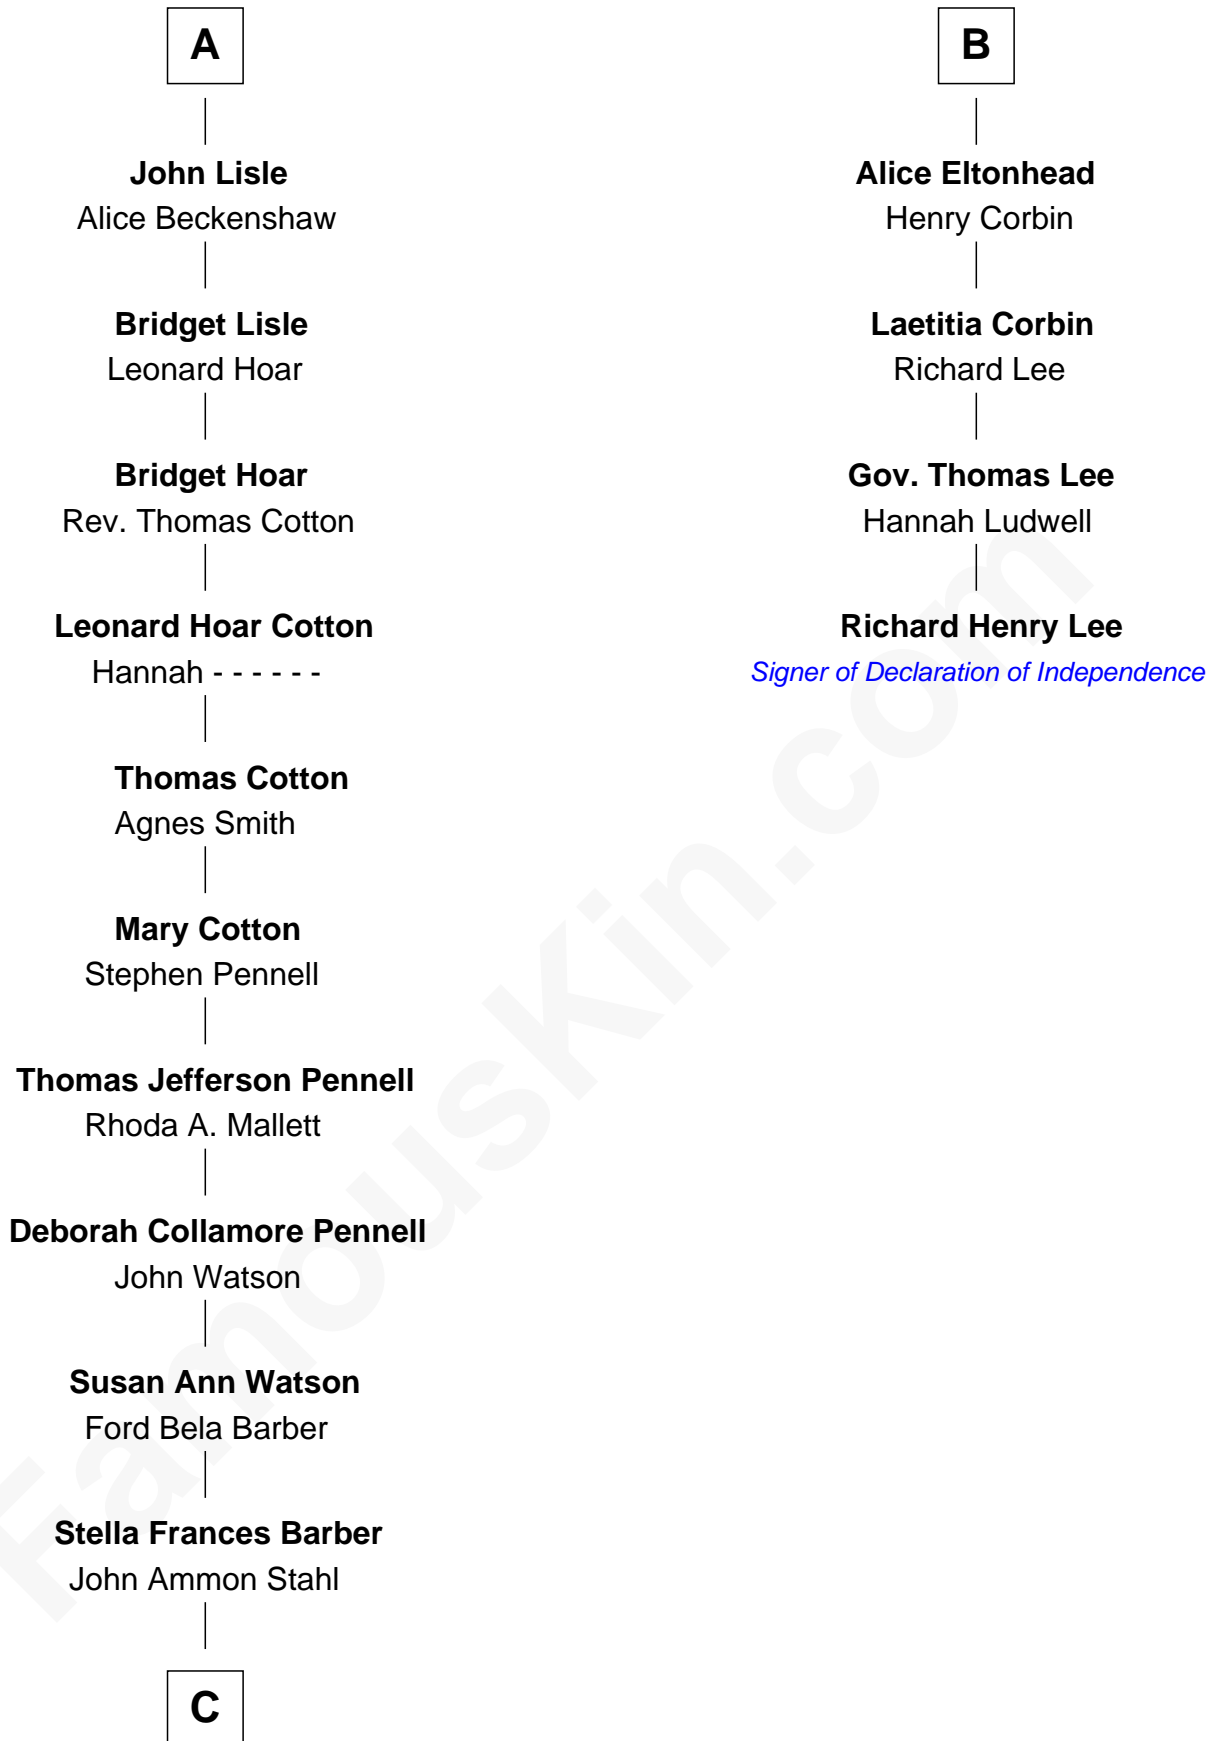

FamousKin.com Relationship Chart of

Warren Buffett

Chairman & CEO, Berkshire Hathaway

10th cousin 8 times removed of

Richard Henry Lee

Signer of the Declaration of Independence

C

—
Leila Stahl

Howard Homan Buffett

—
Warren Buffett

Chairman & CEO, Berkshire Hathaway

FamousKin.com