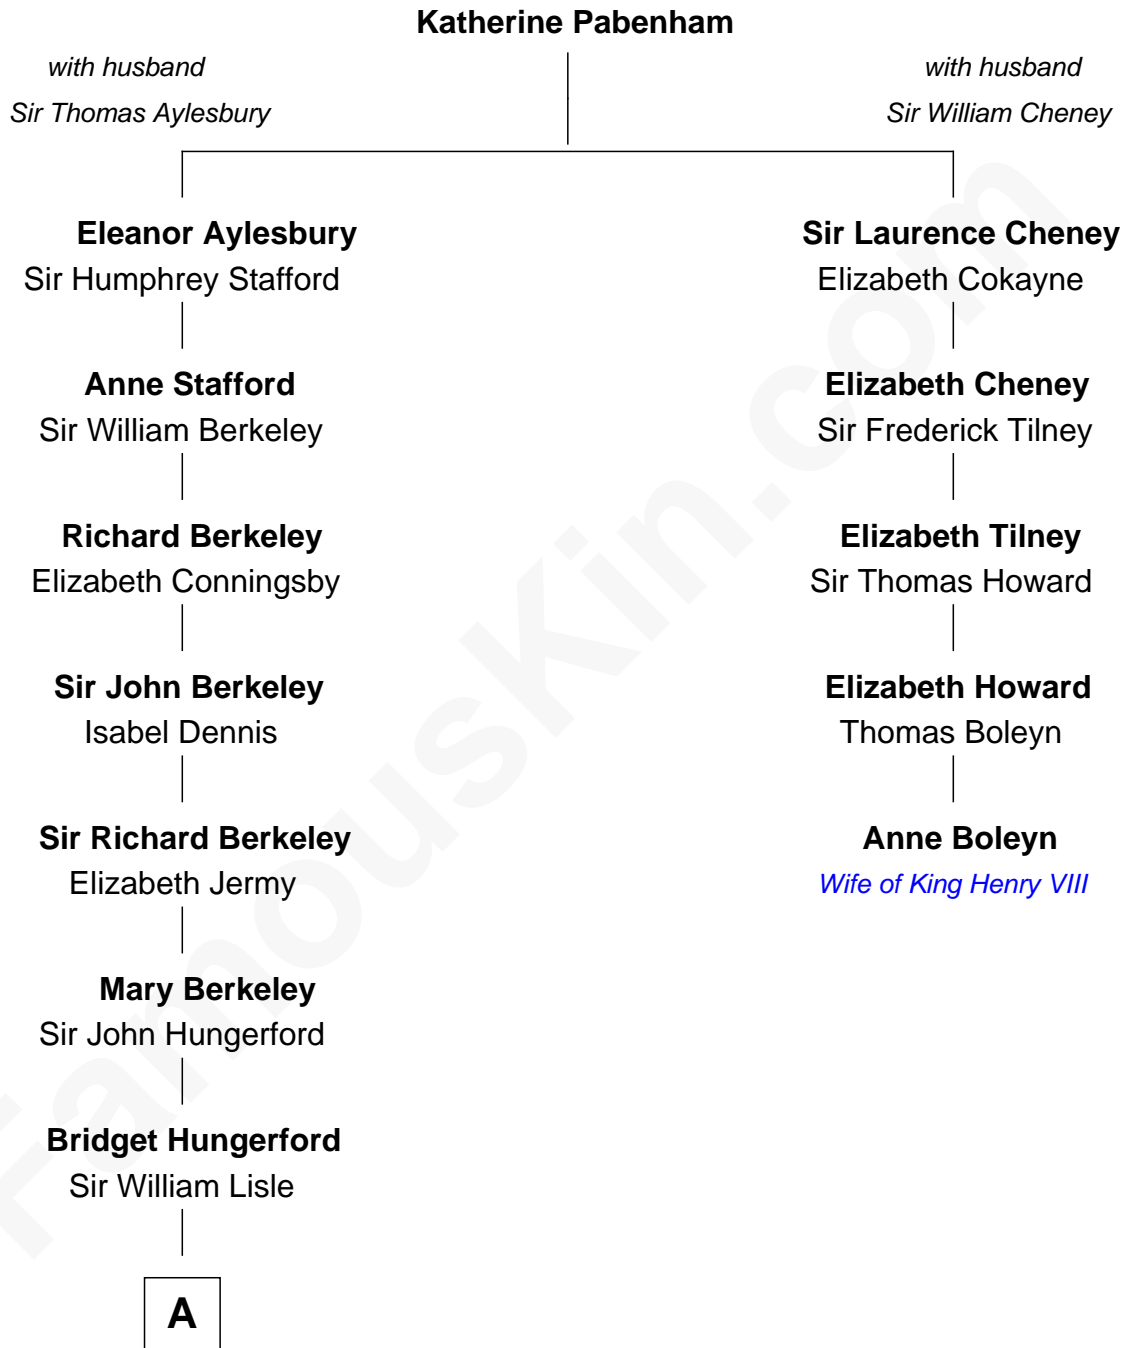

FamousKin.com Relationship Chart of

Warren Buffett

Chairman & CEO, Berkshire Hathaway

4th cousin 14 times removed of

Anne Boleyn

2nd Wife of King Henry VIII

B

|