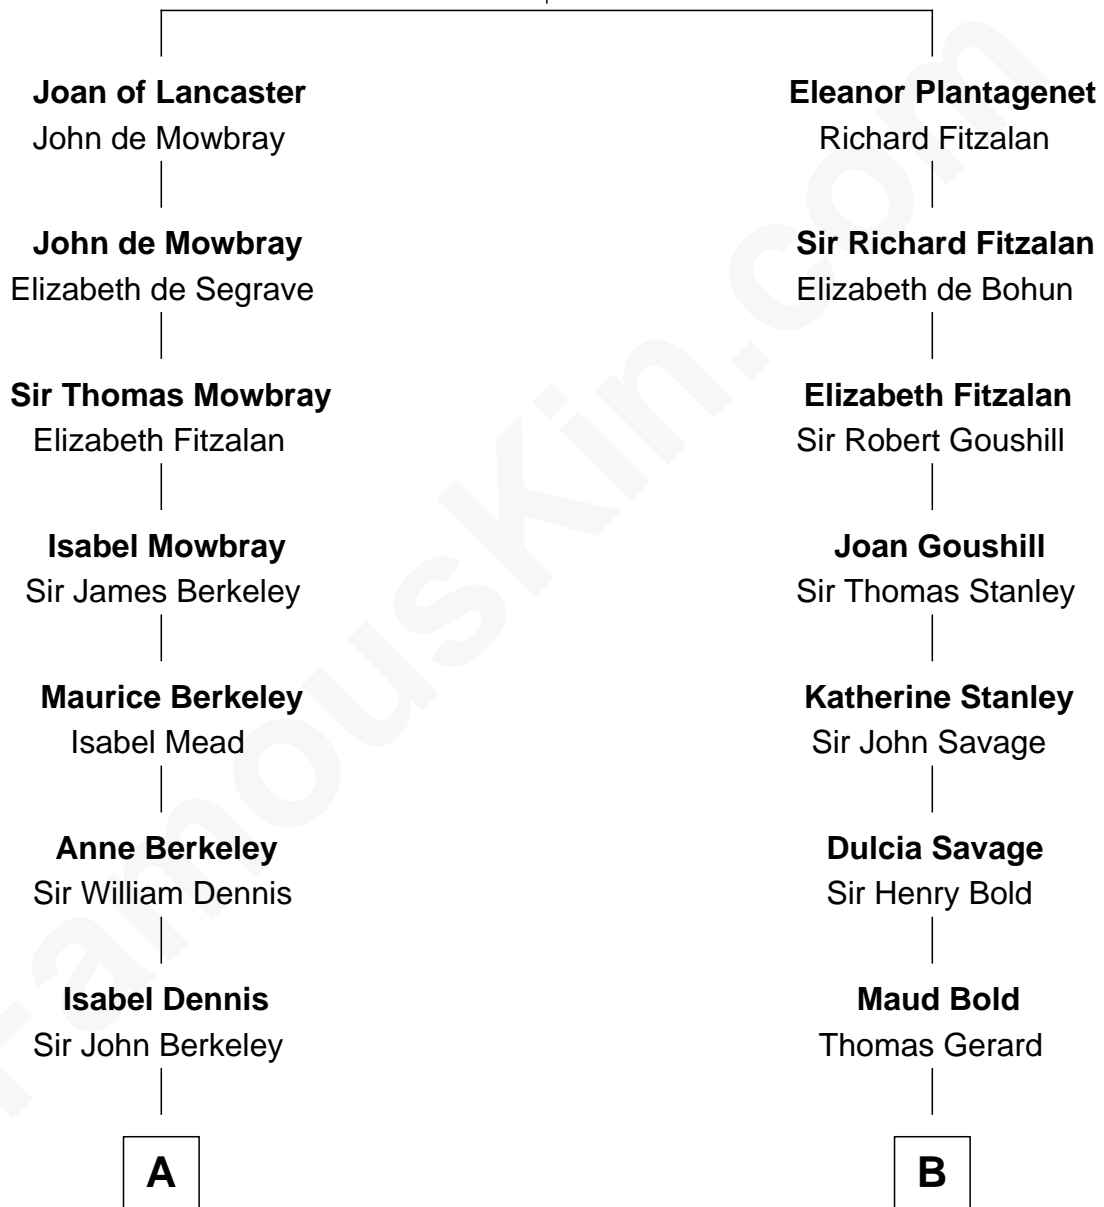

FamousKin.com

Relationship Chart of

Warren Buffett

Chairman & CEO, Berkshire Hathaway

13th cousin 8 times removed of

Francis Lightfoot Lee

Signer of the Declaration of Independence

Henry Plantagenet
Maud de Chaworth

C

Deborah Collamore Pennell

John Watson

Susan Ann Watson

Ford Bela Barber

Stella Frances Barber

John Ammon Stahl

Leila Stahl