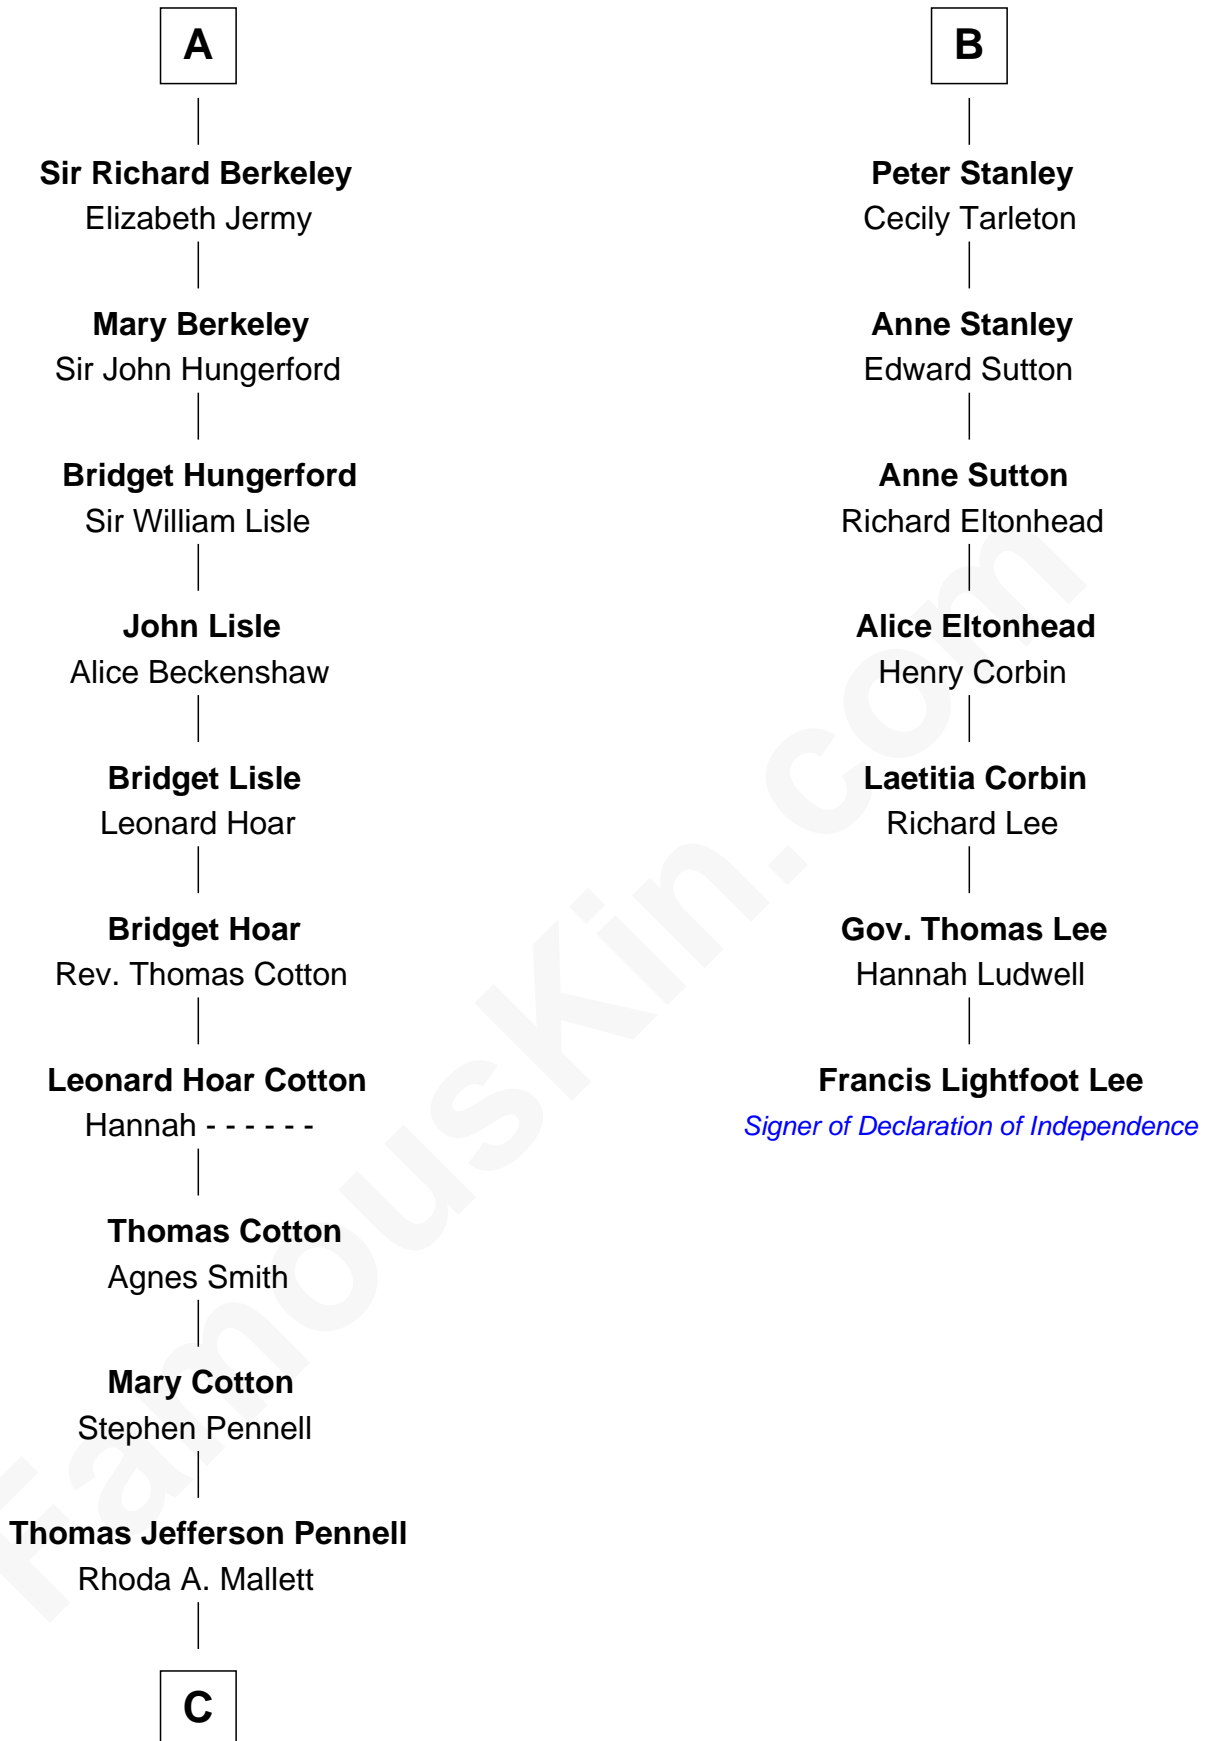

FamousKin.com

Relationship Chart of

Warren Buffett

Chairman & CEO, Berkshire Hathaway

13th cousin 8 times removed of

Francis Lightfoot Lee

Signer of the Declaration of Independence

C