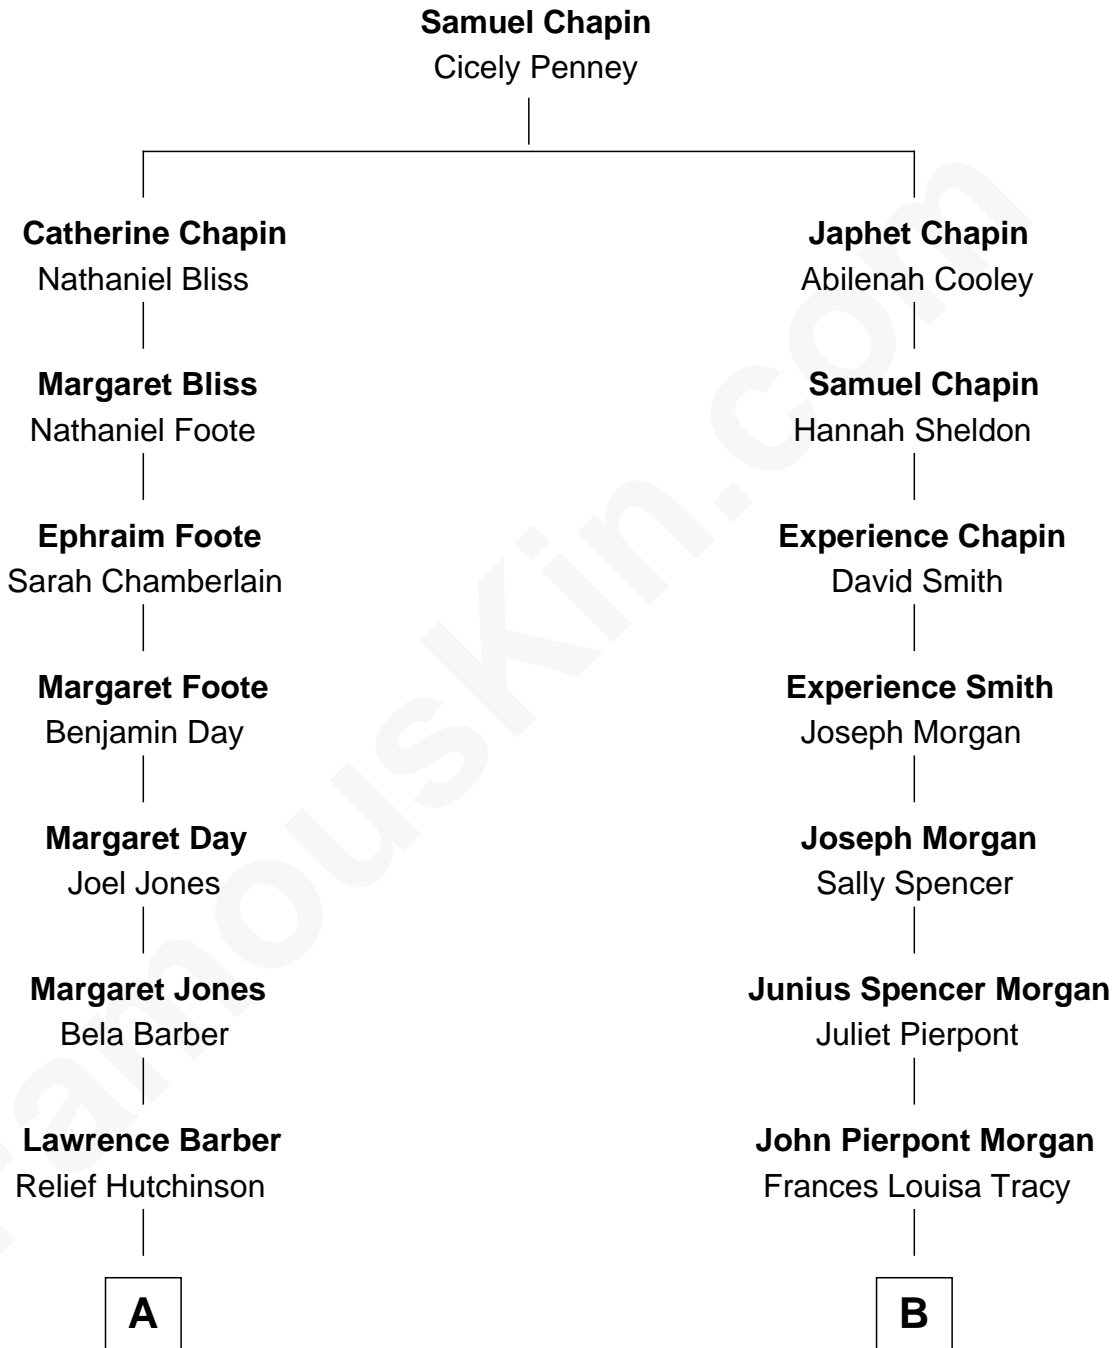

# FamousKin.com Relationship Chart of

**Warren Buffett**

*Chairman & CEO, Berkshire Hathaway*

9th cousin 1 time removed of

**John Adams Morgan**

*1952 Olympic Sailing Gold Medalist*

**A**

**Ford Bela Barber**  
Susan Ann Watson

**Stella Frances Barber**  
John Ammon Stahl

**Leila Stahl**  
Howard Homan Buffett

**Warren Buffett**  
*Chairman & CEO, Berkshire Hathaway*

**B**

**John Pierpont Morgan**  
Jane Norton Grew

**Henry Sturgis Morgan**  
Catherine Frances Lovering Adams