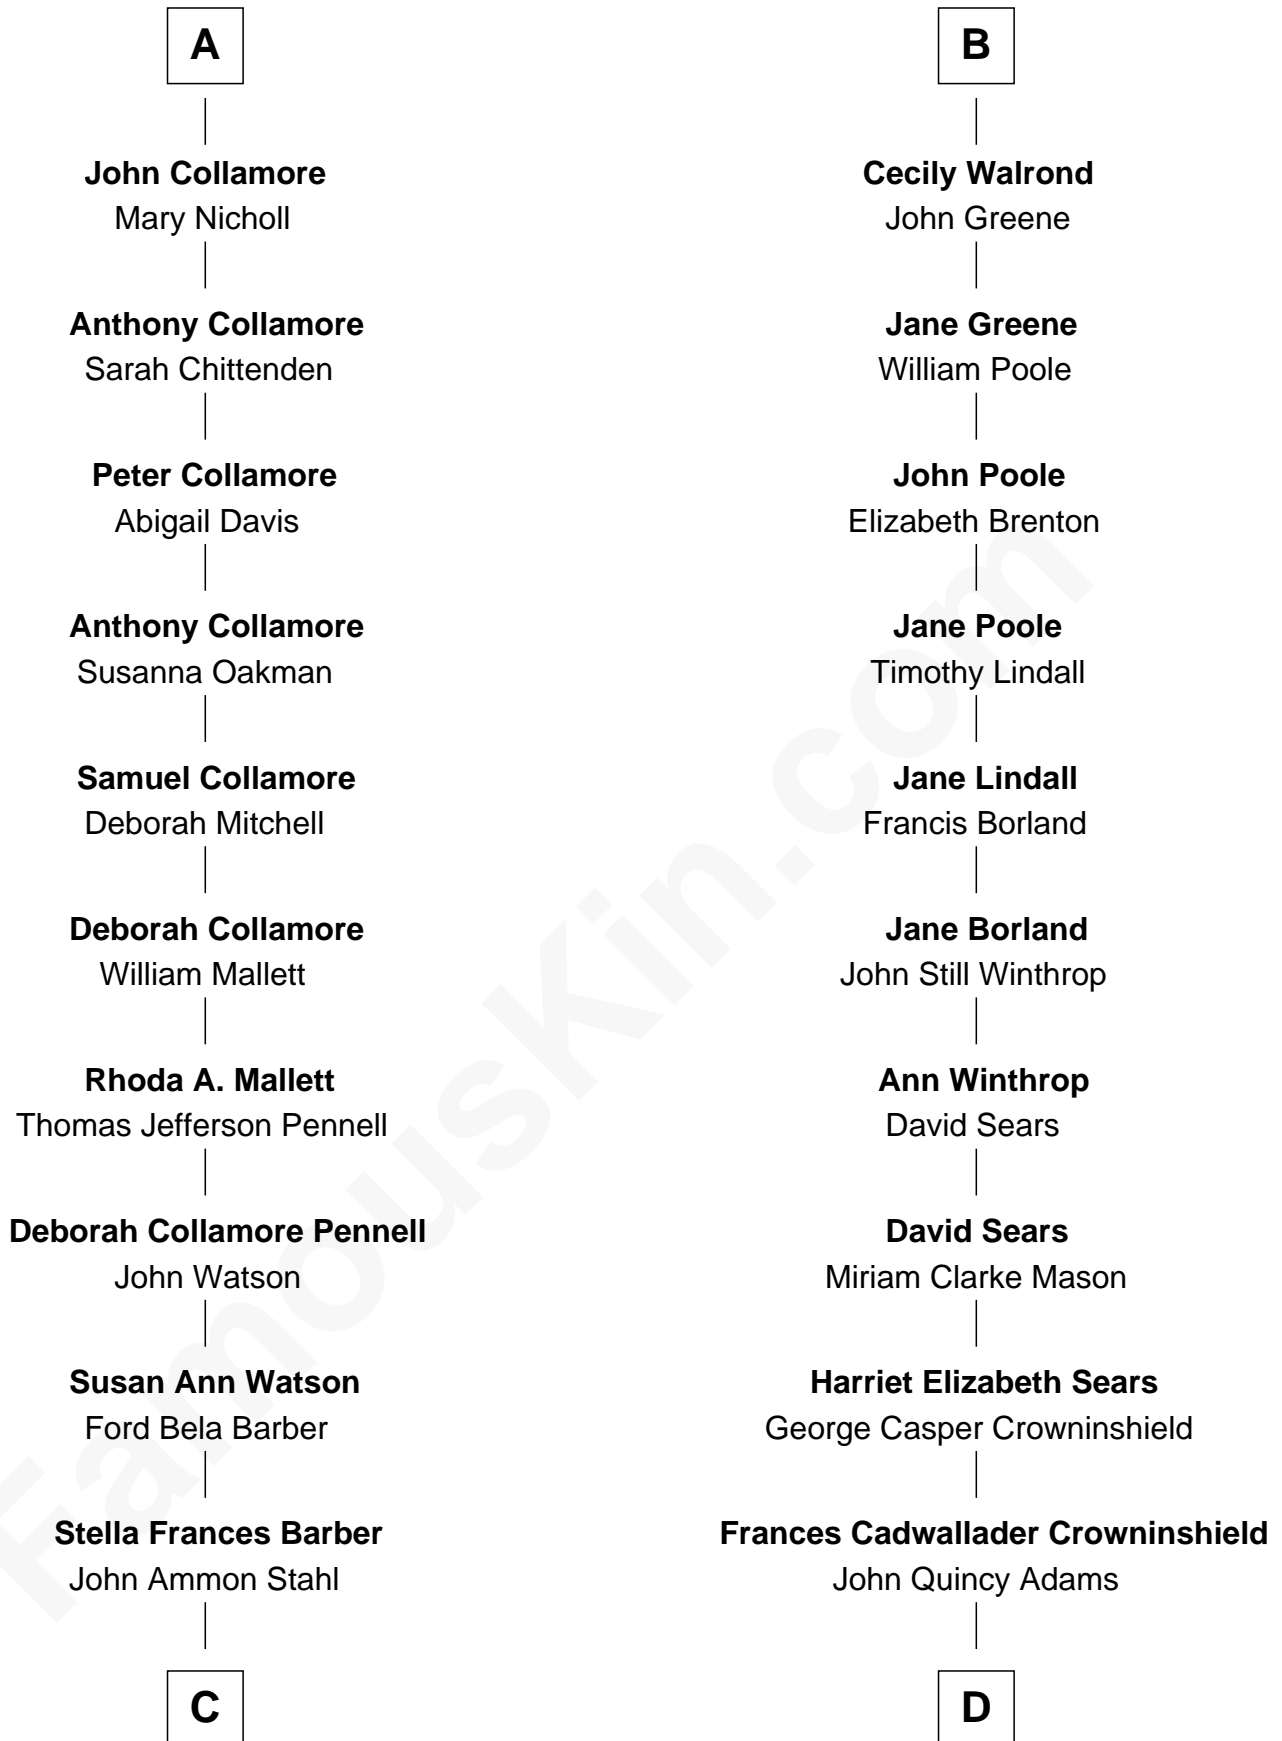

# FamousKin.com Relationship Chart of

**Warren Buffett**

*Chairman & CEO, Berkshire Hathaway*

18th cousin 1 time removed of

**John Adams Morgan**

*1952 Olympic Sailing Gold Medalist*

FamousKin.com