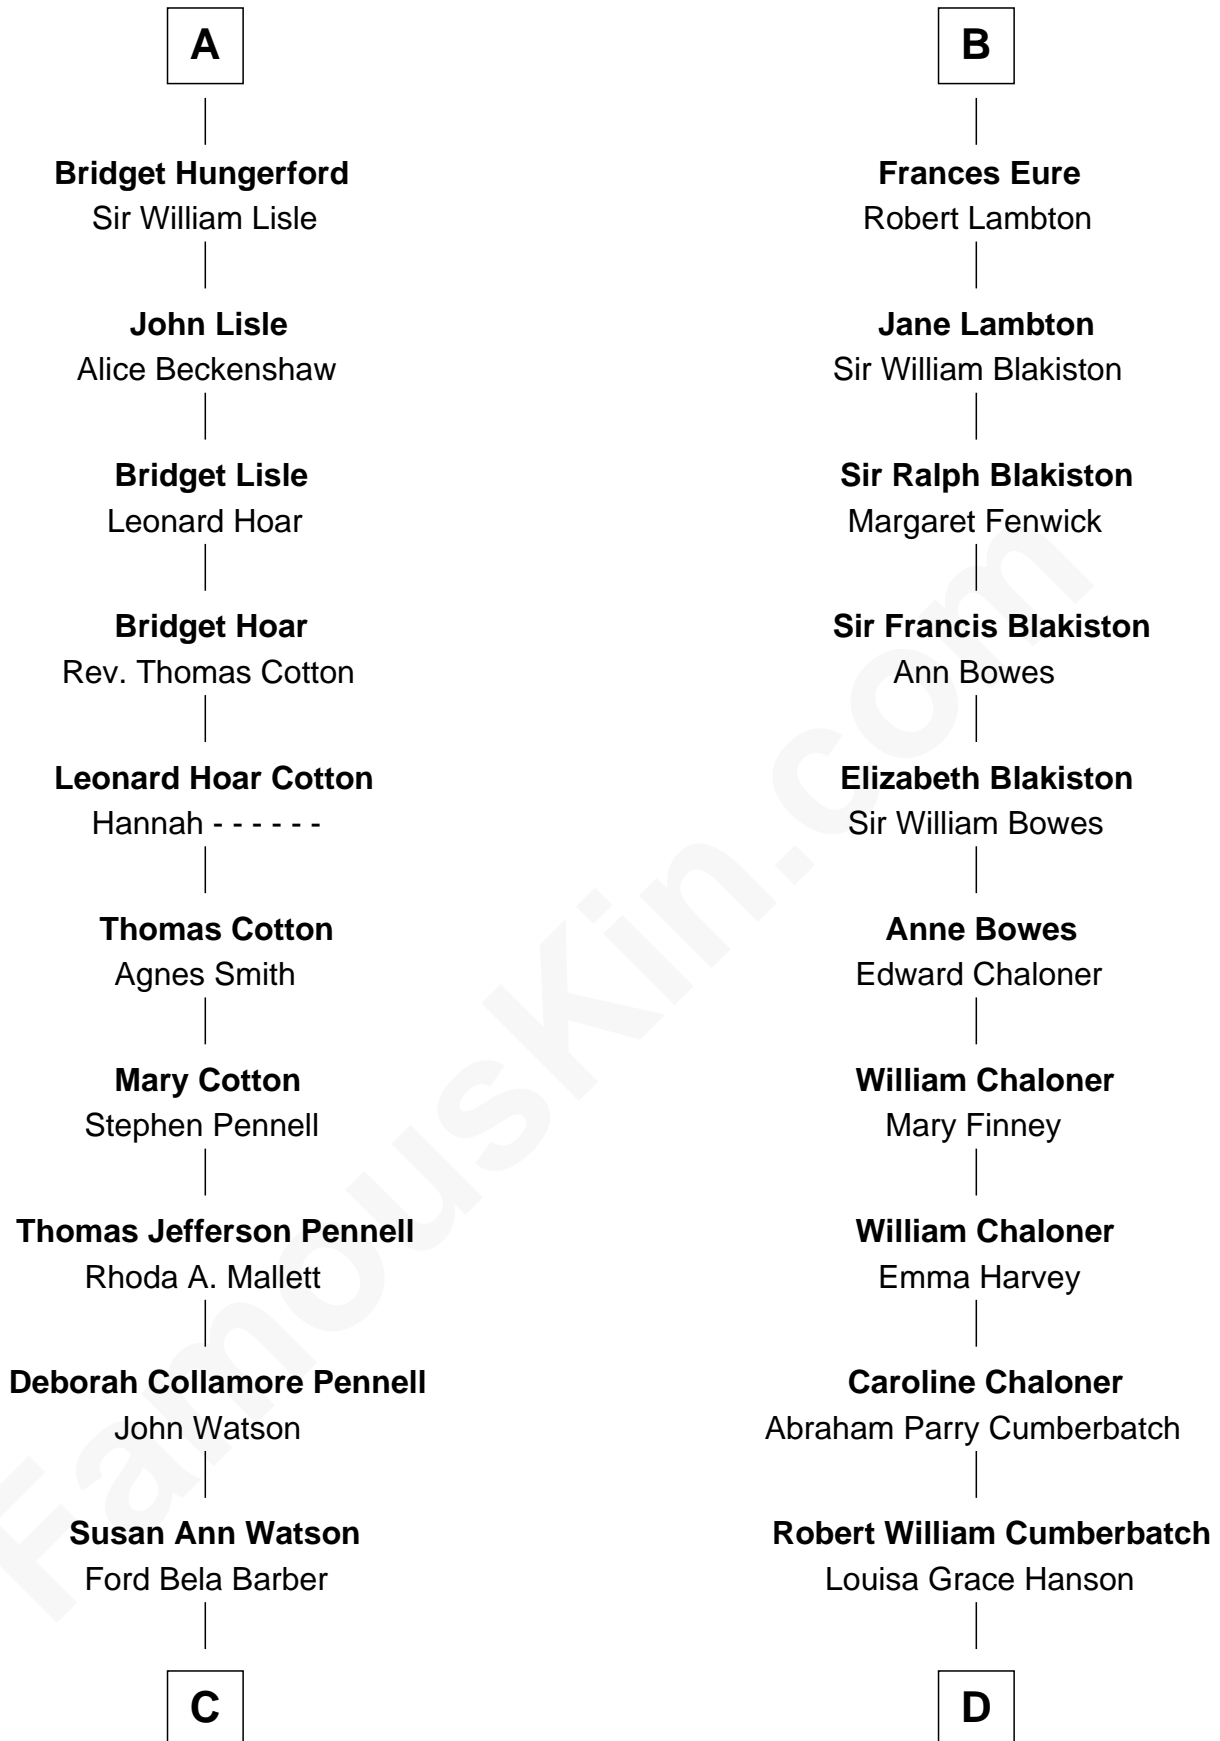

FamousKin.com

Relationship Chart of

Warren Buffett

Chairman & CEO, Berkshire Hathaway

19th cousin 1 time removed of

Benedict Cumberbatch

Movie, Television and Stage Actor

C

Stella Frances Barber

John Ammon Stahl

Leila Stahl

Howard Homan Buffett

Warren Buffett

Chairman & CEO, Berkshire Hathaway

D

Henry Alfred Cumberbatch