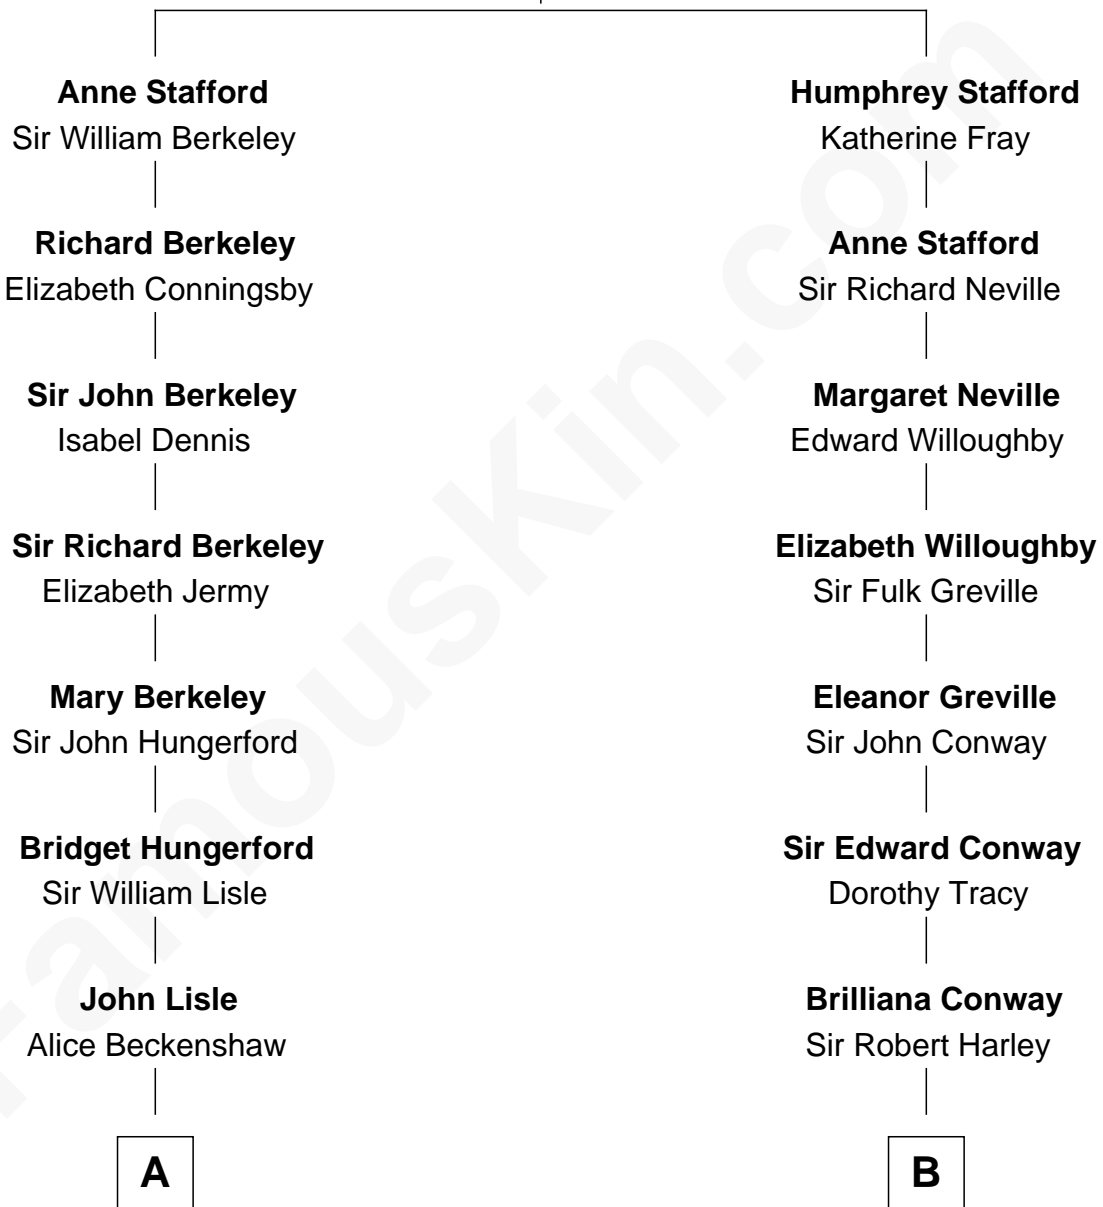

FamousKin.com Relationship Chart of

Warren Buffett

Chairman & CEO, Berkshire Hathaway

16th cousin 1 time removed of

Queen Elizabeth II

Queen of the United Kingdom

Sir Humphrey Stafford

Eleanor Aylesbury

Chairman & CEO, Berkshire Hathaway

Elizabeth II photo by [Eric Draper](#)