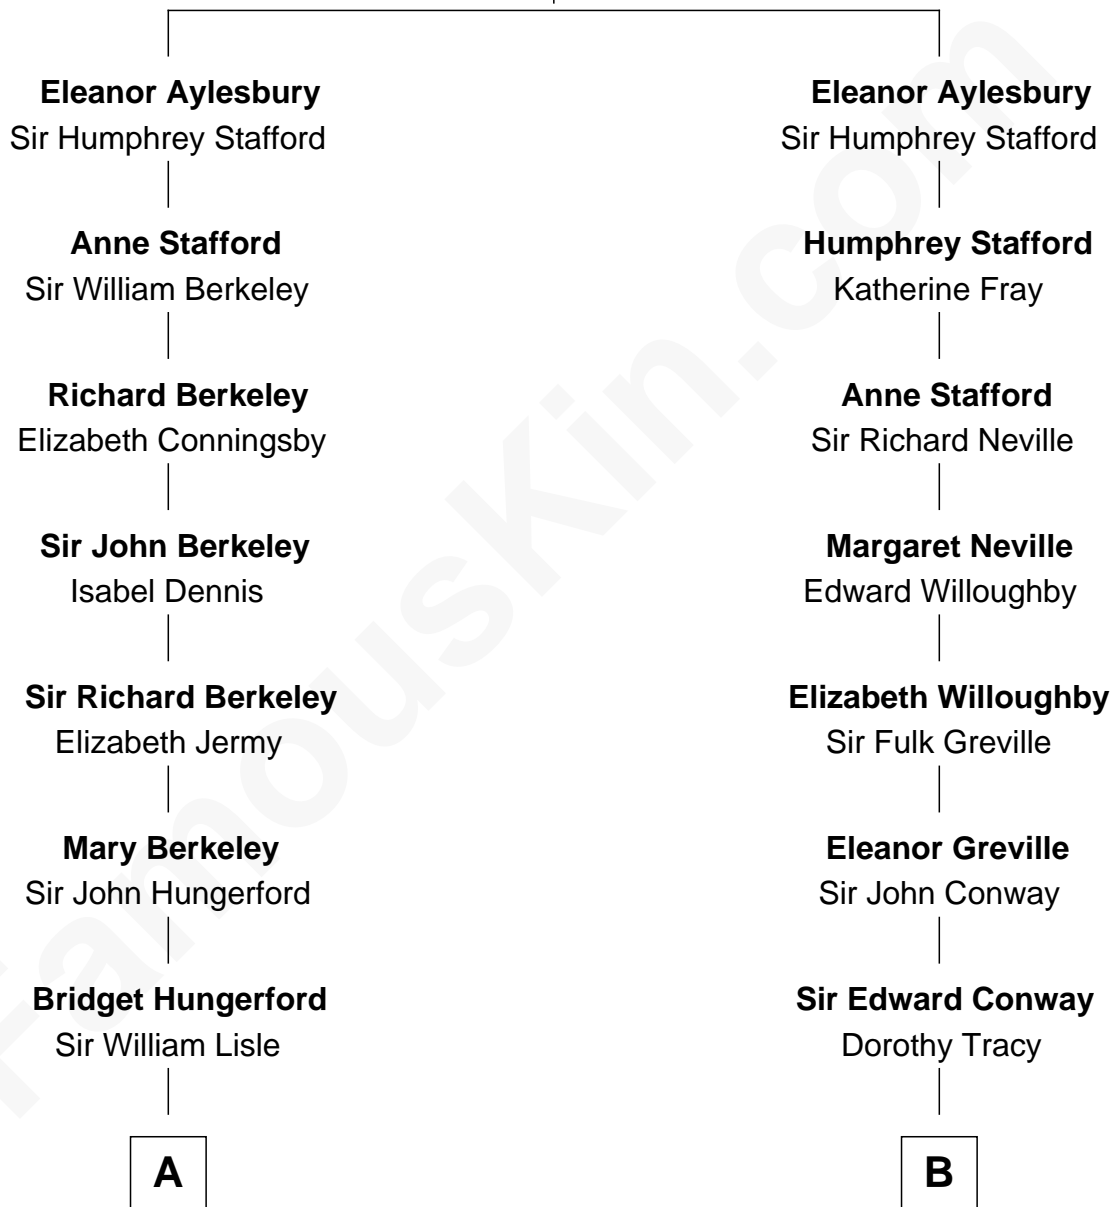

FamousKin.com Relationship Chart of

Warren Buffett

Chairman & CEO, Berkshire Hathaway

17th cousin 1 time removed of

Queen Elizabeth II

Queen of the United Kingdom

Sir Thomas Aylesbury

Katherine Pabenham

Leila Stahl

Howard Homan Buffett

Warren Buffett

Chairman & CEO, Berkshire Hathaway

FamousKin.com