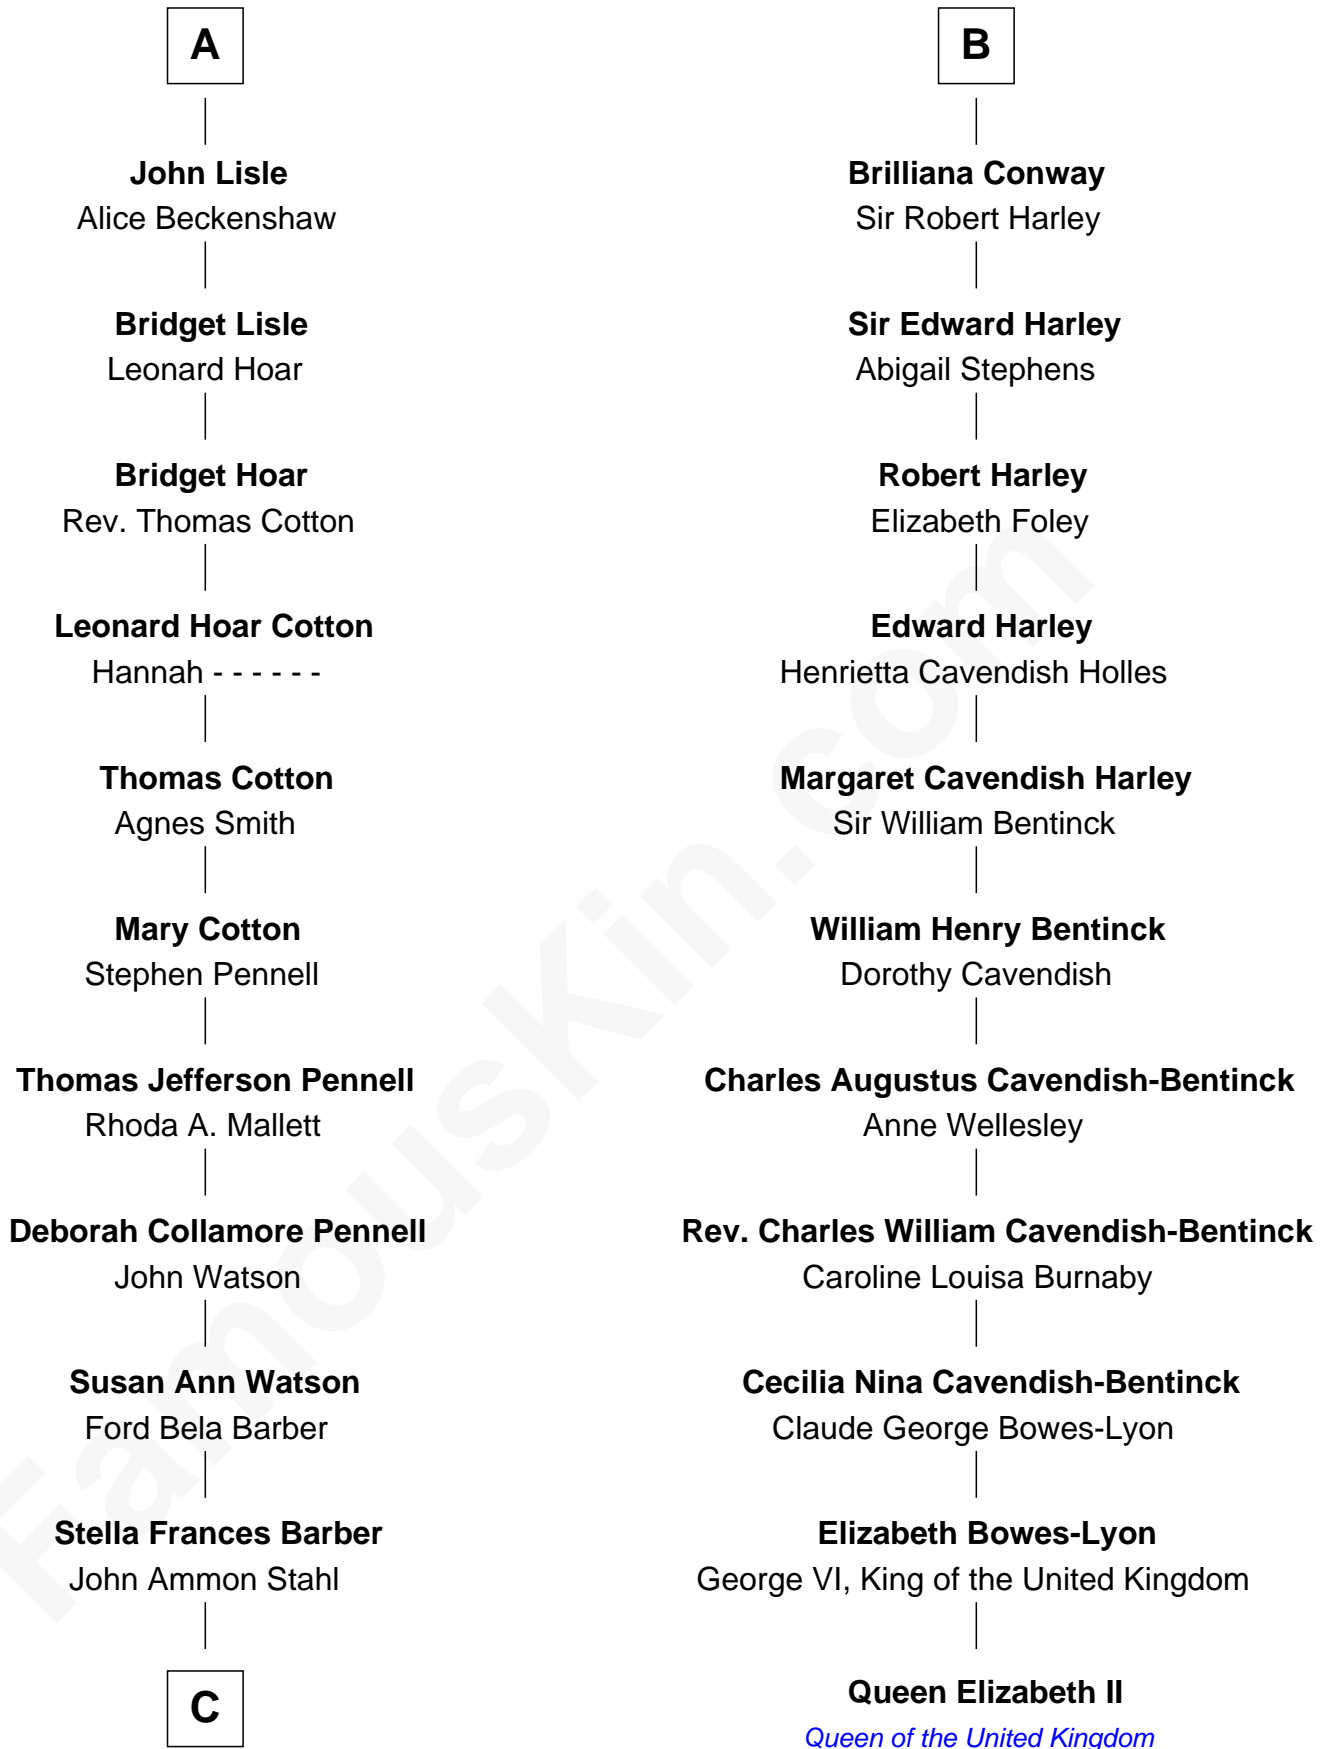

FamousKin.com Relationship Chart of

Warren Buffett

Chairman & CEO, Berkshire Hathaway

17th cousin 1 time removed of

Queen Elizabeth II

Queen of the United Kingdom

Sir Thomas Aylesbury

Katherine Pabenham