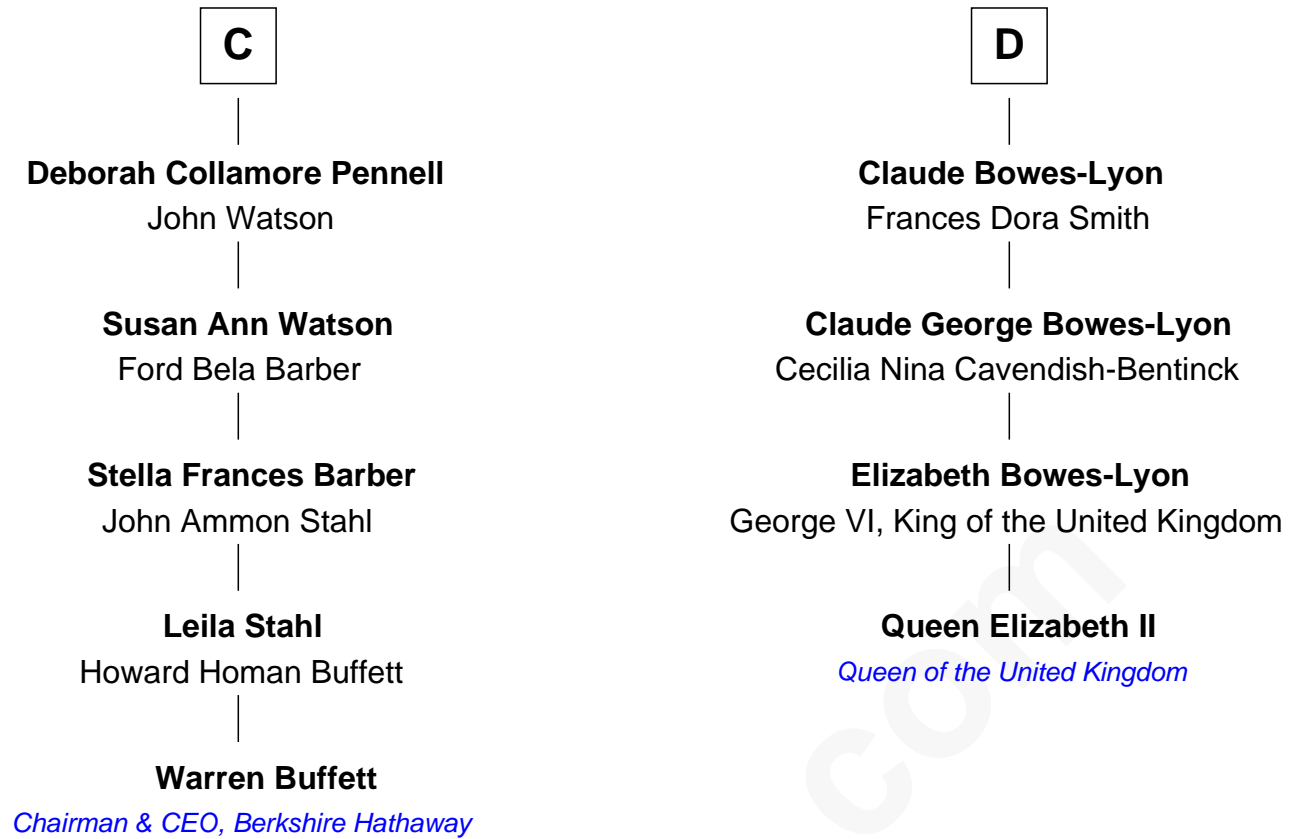

FamousKin.com Relationship Chart of

Warren Buffett

Chairman & CEO, Berkshire Hathaway

20th cousin 1 time removed of

Queen Elizabeth II

Queen of the United Kingdom

Ralph de Stafford

*with wife
Katherine de Hastang*

Eleanor Aylesbury

Anne Stafford

Sir William Berkeley

Richard Berkeley

Elizabeth Conningsby

Sir John Berkeley

Isabel Dennis

A

Sir Hugh de Stafford

Philippa de Beauchamp

Katherine de Stafford

Michael de la Pole

Isabel de la Pole

Thomas Morley

Anne Morley

Sir John Hastings

Sir Hugh Hastings

Anne Gascoigne

Muriel Hastings

Sir Ralph Eure

Sir William Eure

Elizabeth Willoughby

B

Elizabeth II photo by [Eric Draper](#)