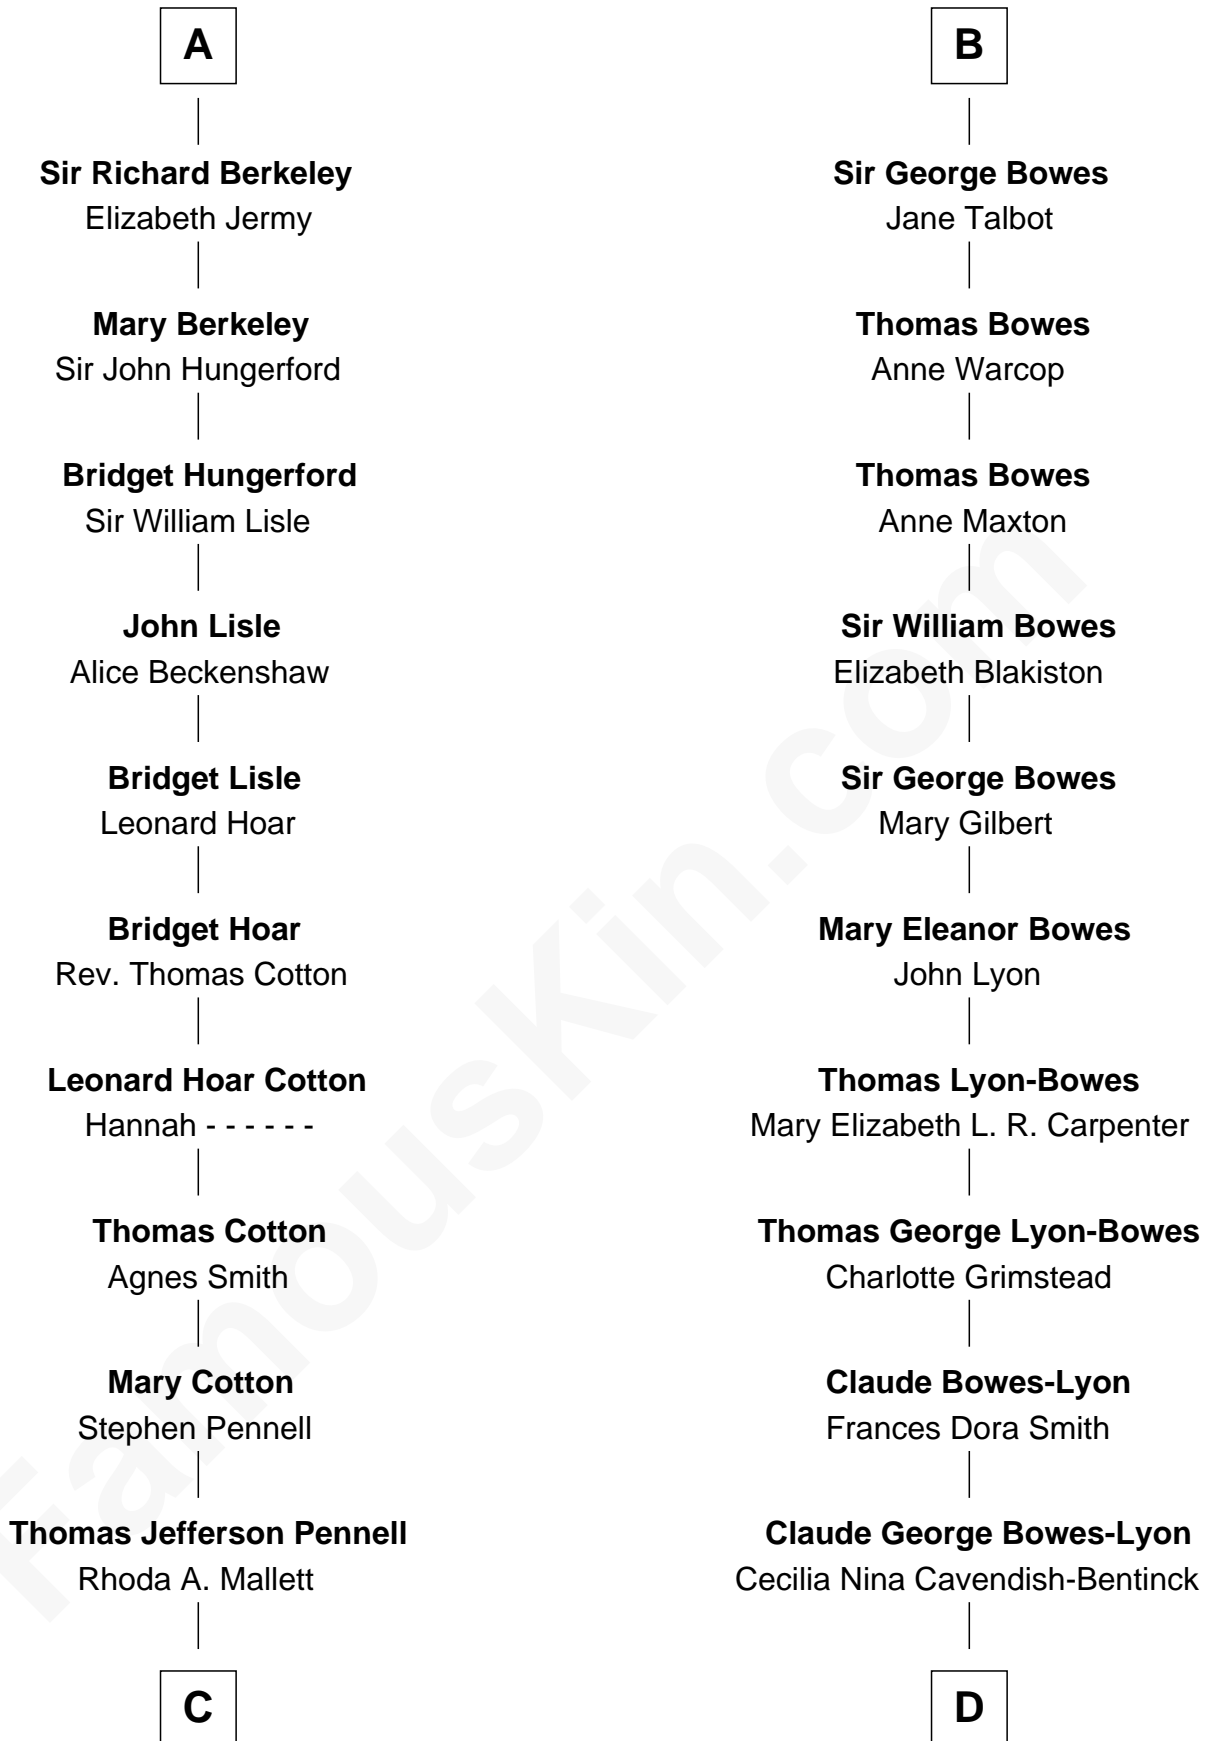

# FamousKin.com Relationship Chart of

**Warren Buffett**

*Chairman & CEO, Berkshire Hathaway*

18th cousin 3 times removed of

**Queen Elizabeth II**

*Queen of the United Kingdom*

**Sir Maurice de Berkeley**

Eve la Zouche

**Maurice de Berkeley**

Margaret - - - - -

**Thomas Berkeley**

Catherine Botetourte

**Maurice Berkeley**

Johanna Denham

**Maurice Berkeley**

Ellen Montfort

Sir Robert de Clifford

**Sir Roger de Clifford**

Maud de Beauchamp

**Katherine de Clifford**

Sir Ralph de Greystoke

**Joan de Greystoke**

Sir William Bowes

**Sir William Bowes**

Maud FitzHugh

**Sir Ralph Bowes**

Margery Conyers

**Richard Bowes**

Elizabeth Aske

**B**

Elizabeth II photo by [Eric Draper](#)