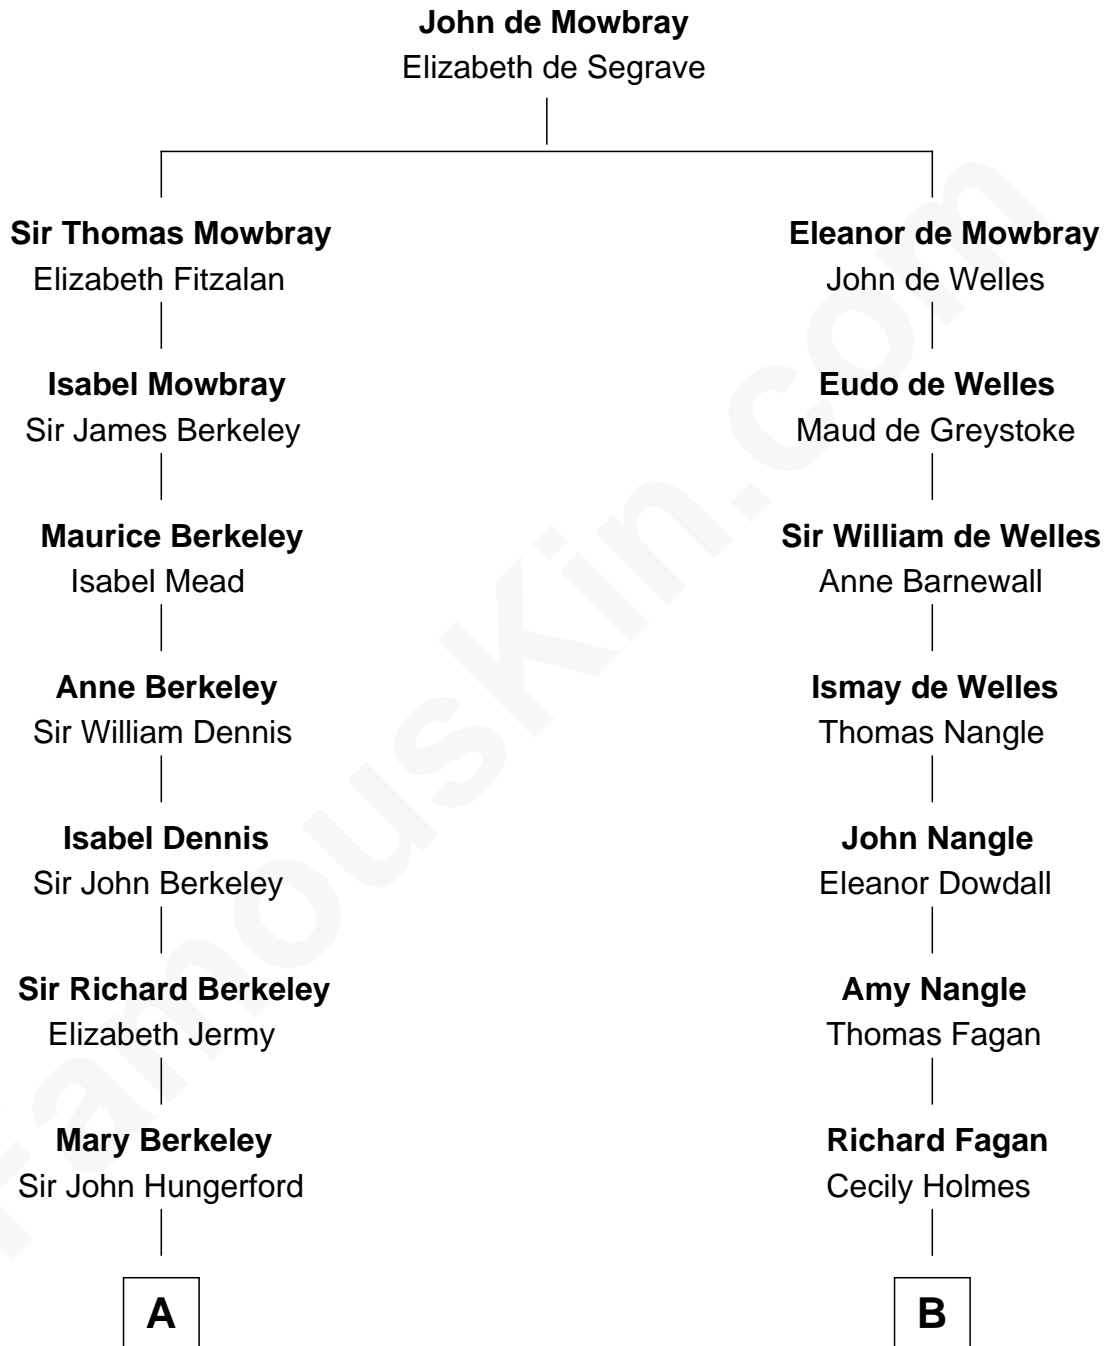

FamousKin.com Relationship Chart of

Warren Buffett

Chairman & CEO, Berkshire Hathaway

17th cousin 2 times removed of

Queen Elizabeth II

Queen of the United Kingdom

C

—
Stella Frances Barber

John Ammon Stahl

—
Leila Stahl

Howard Homan Buffett

—
Warren Buffett

Chairman & CEO, Berkshire Hathaway

FamousKin.com