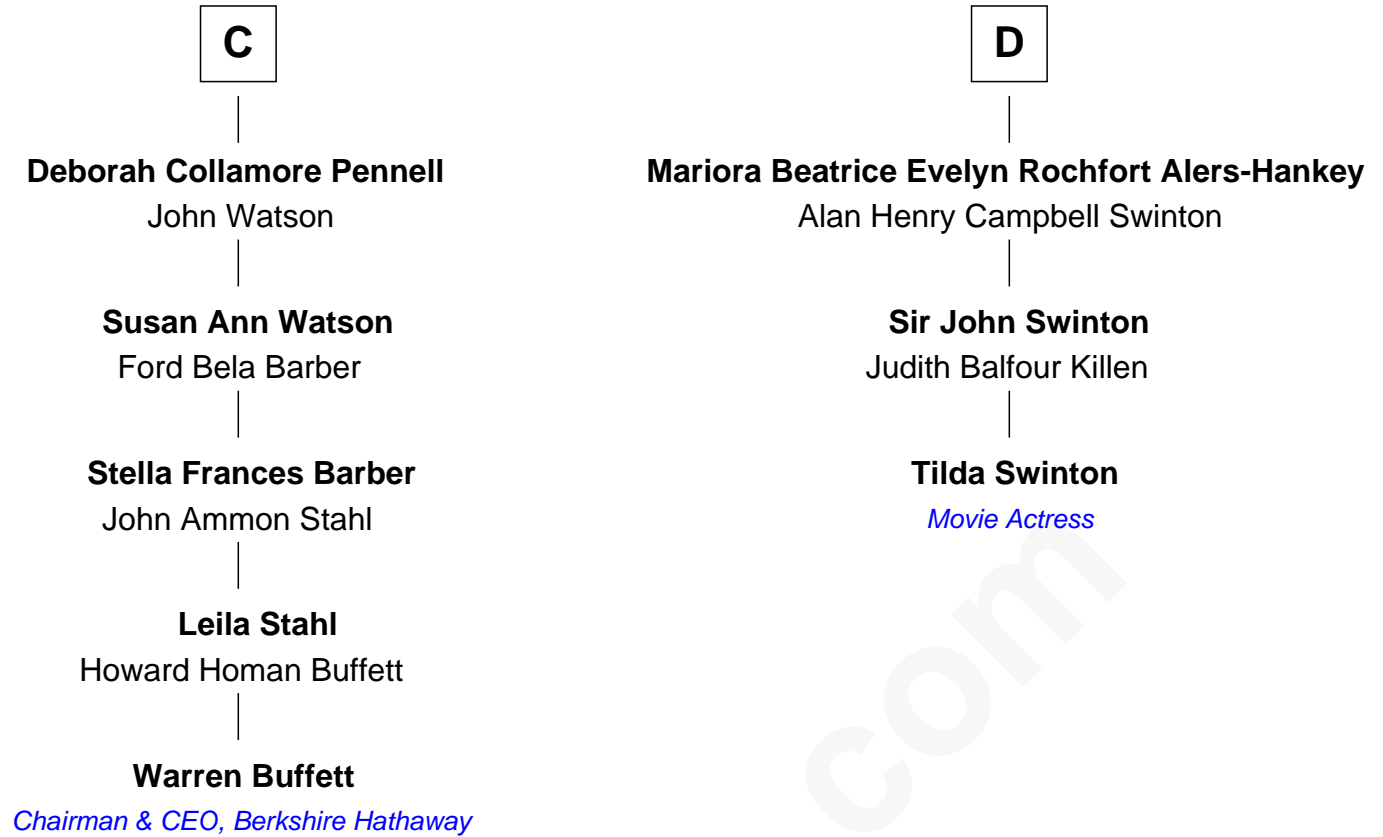

FamousKin.com Relationship Chart of

Warren Buffett

Chairman & CEO, Berkshire Hathaway

19th cousin 2 times removed of

Tilda Swinton

Movie Actress

Ralph de Stafford

*with wife
Katherine de Hastang*

Sir Edmund Knyvet

Eleanor Tyrrel

Sir Thomas Knyvet

Muriel Howard

Sir Henry Knyvet

Anne Pickering

B

Tilda Swinton photo by [Nicolas Genin](#) (CC BY-SA 2.0)