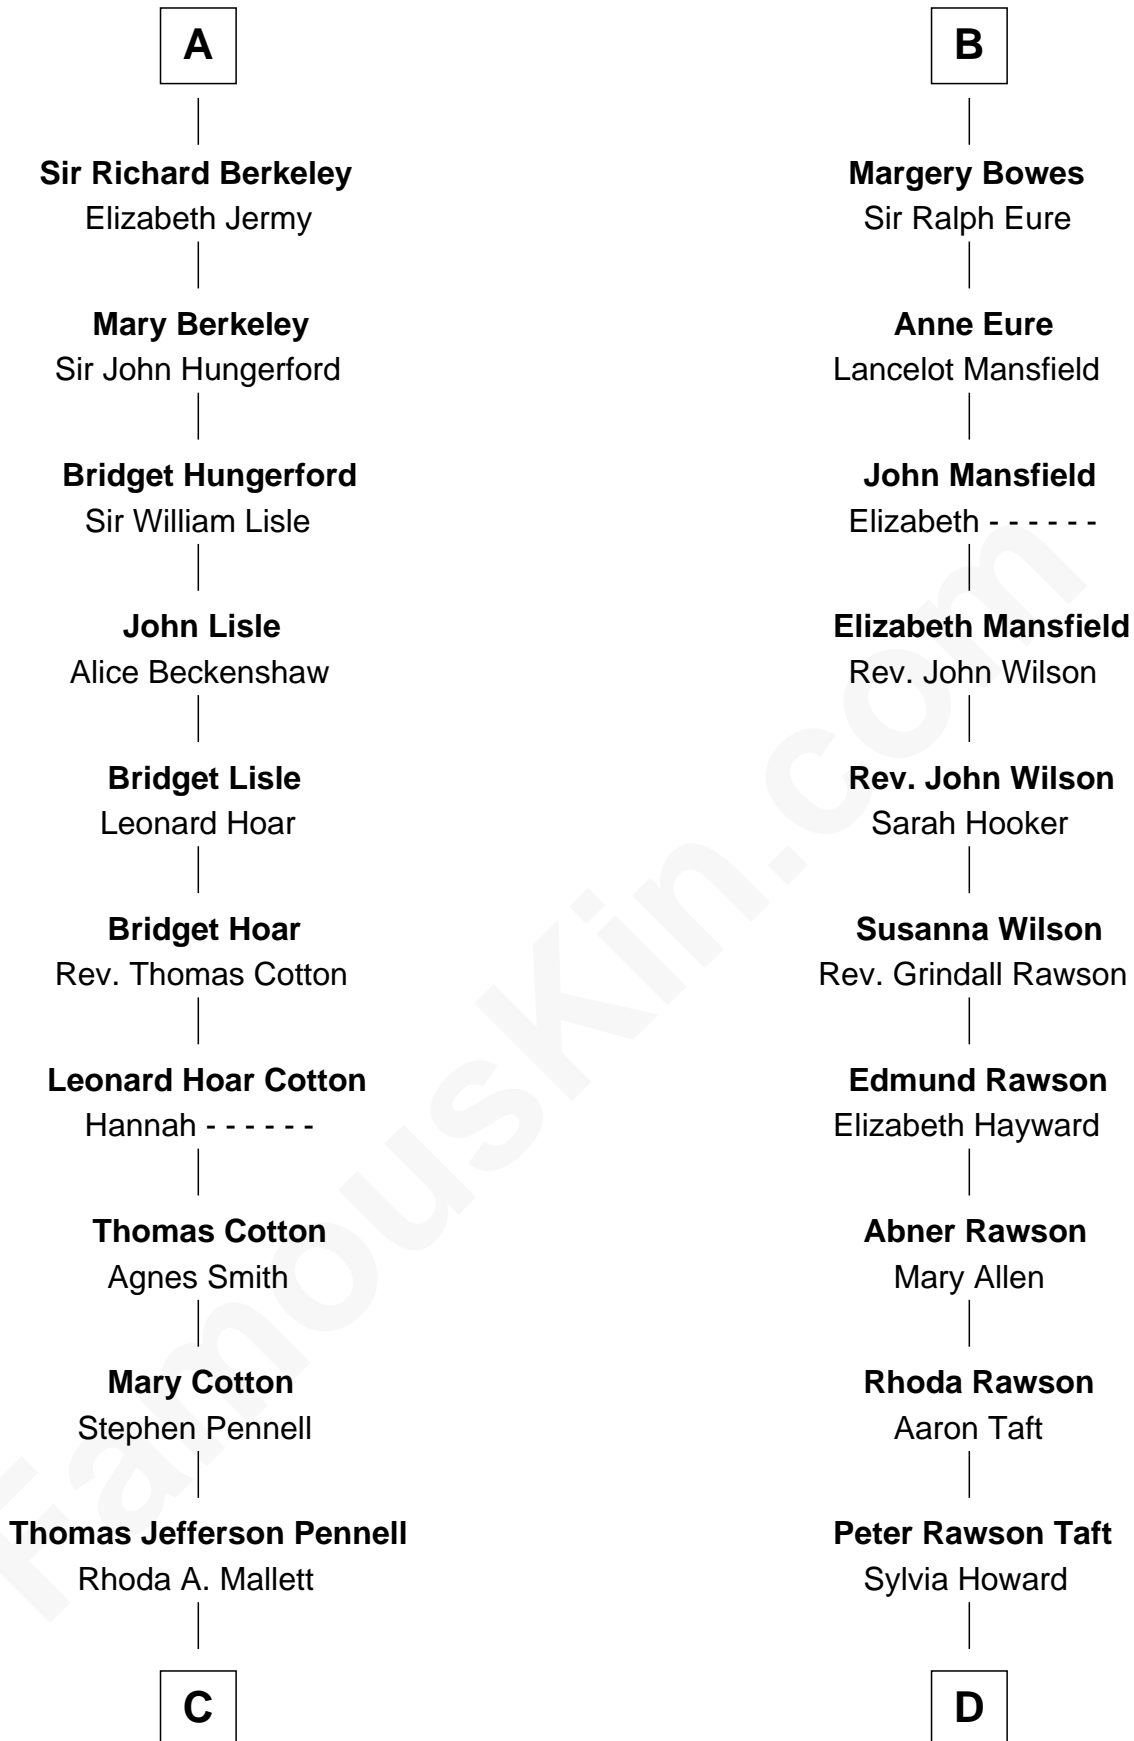

FamousKin.com Relationship Chart of

Warren Buffett

Chairman & CEO, Berkshire Hathaway

21st cousin of

Bob Taft

67th Governor of Ohio

Sir Maurice de Berkeley

Eve la Zouche

Maud FitzHugh

Sir Ralph Bowes

Margery Conyers

Sir Ralph Bowes

Elizabeth Clifford

B

C

Deborah Collamore Pennell

John Watson

Susan Ann Watson

Ford Bela Barber

Stella Frances Barber

John Ammon Stahl

Leila Stahl

Howard Homan Buffett

Warren Buffett