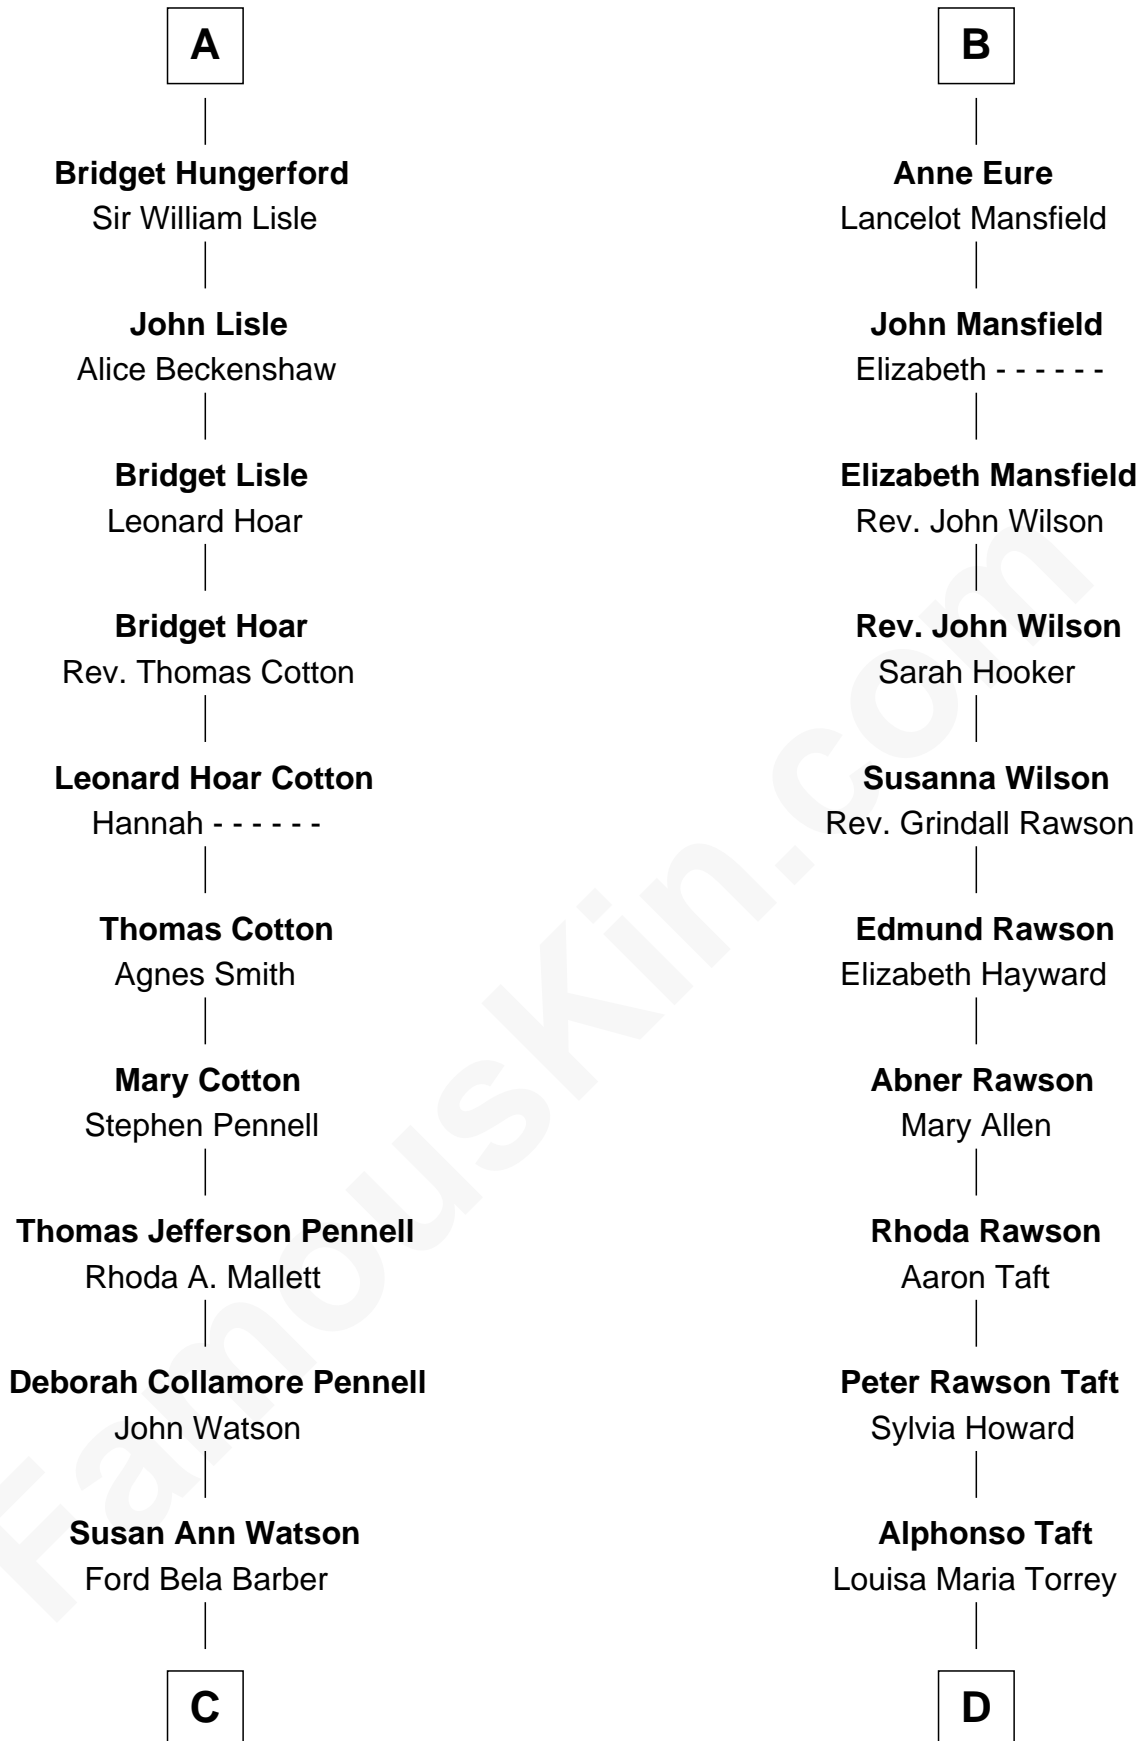

# FamousKin.com Relationship Chart of

**Warren Buffett**

*Chairman & CEO, Berkshire Hathaway*

19th cousin 1 time removed of

**Bob Taft**

*67th Governor of Ohio*

**C**

**Stella Frances Barber**

John Ammon Stahl

**Leila Stahl**

Howard Homan Buffett

**Warren Buffett**

*Chairman & CEO, Berkshire Hathaway*

**D**

**William Howard Taft**

Helen Louise Herron

**Robert Alphonso Taft**

Martha Wheaton Bowers

**Robert Alphonso Taft**

Blanca Duncan Noël

**Bob Taft**

*67th Governor of Ohio*

FamousKin.com