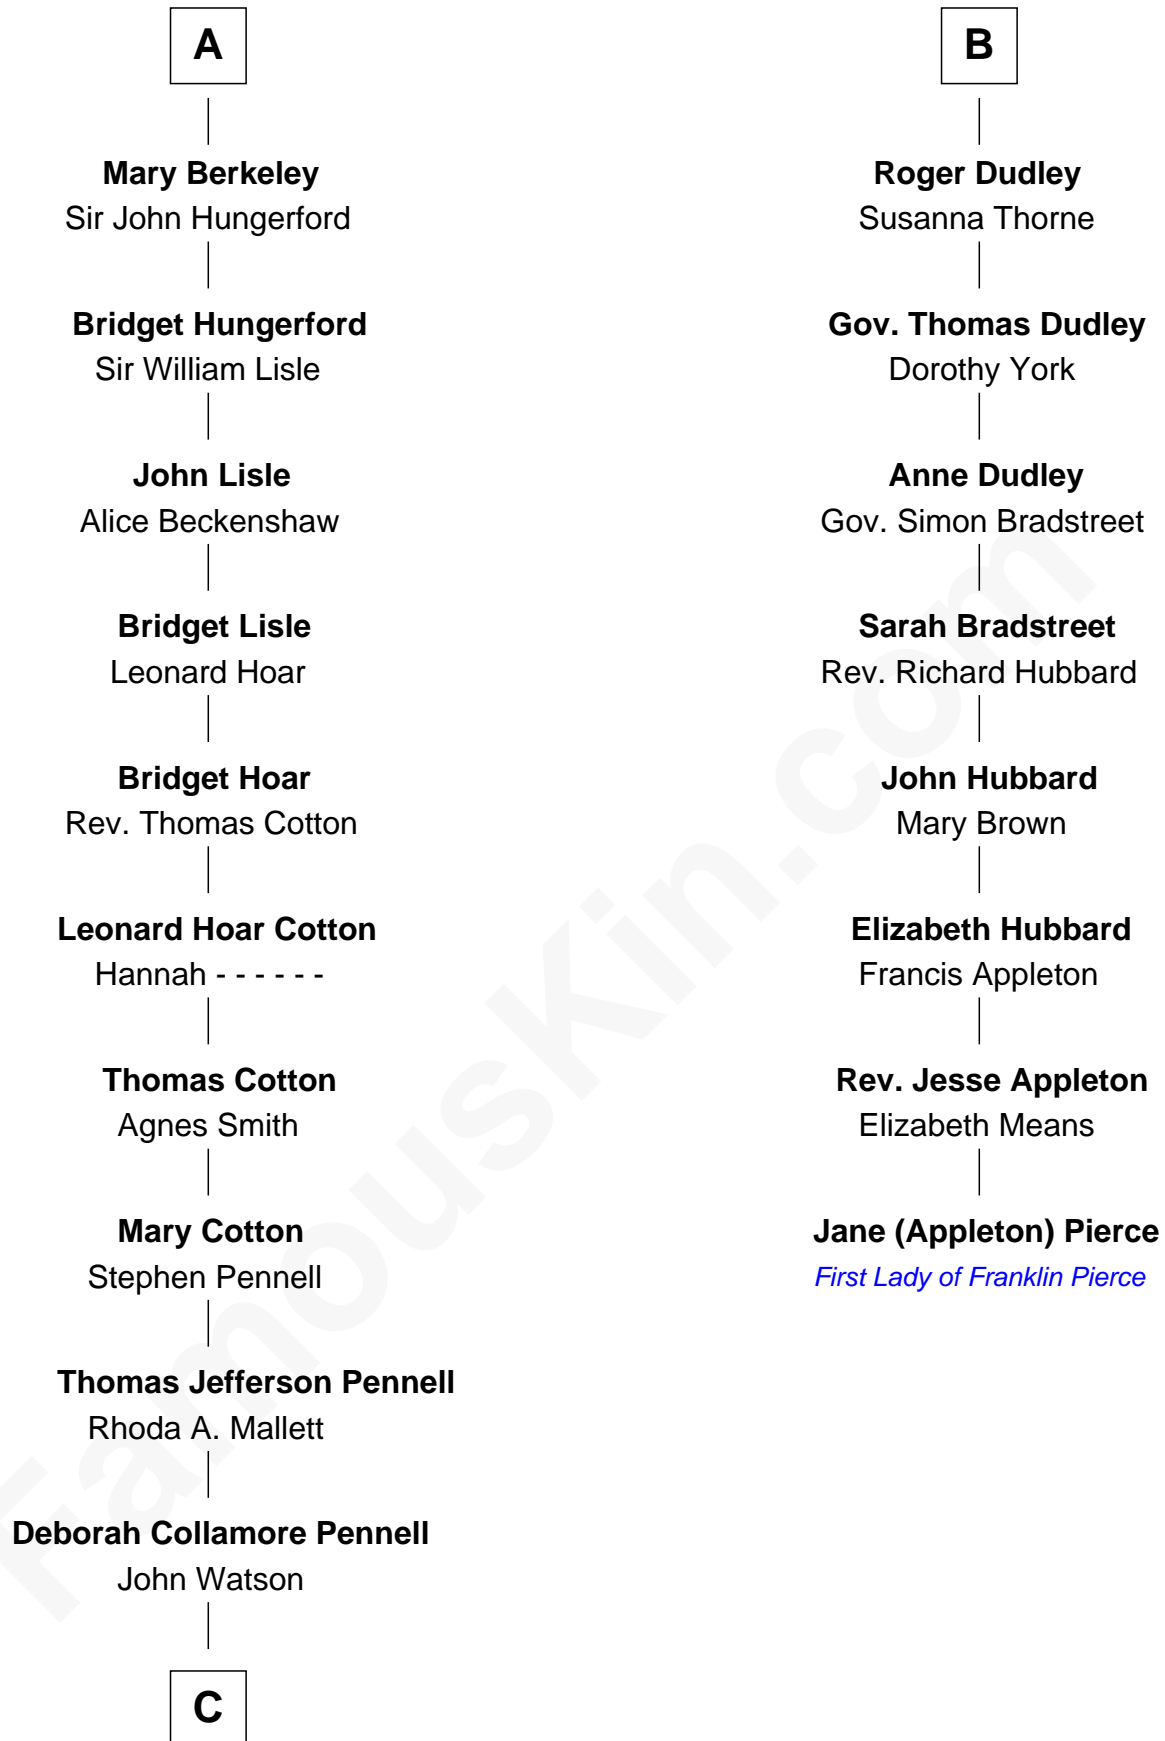

FamousKin.com

Relationship Chart of

Warren Buffett

Chairman & CEO, Berkshire Hathaway

14th cousin 6 times removed of

Jane (Appleton) Pierce

First Lady of President Franklin Pierce

Richard Fitzalan
Eleanor Plantagenet

Sir Richard Fitzalan
Elizabeth de Bohun

Elizabeth Fitzalan
Sir Thomas Mowbray

Isabel Mowbray
Sir James Berkeley

Maurice Berkeley
Isabel Mead

Anne Berkeley
Sir William Dennis

Isabel Dennis
Sir John Berkeley

Sir Richard Berkeley
Elizabeth Jermy

A

Alice Fitzalan
Sir Thomas de Holand

Eleanor Holand
Edward Cherleton

Joyce Cherleton
Sir John Tiptoft

Joyce Tiptoft
Sir Edmund Sutton

Sir Edward Sutton
Cecily Willoughby

Sir John Sutton
Cecily Grey

Sir Henry Dudley
----- Ashton

Probable

B

C

—
Susan Ann Watson

Ford Bela Barber

—
Stella Frances Barber