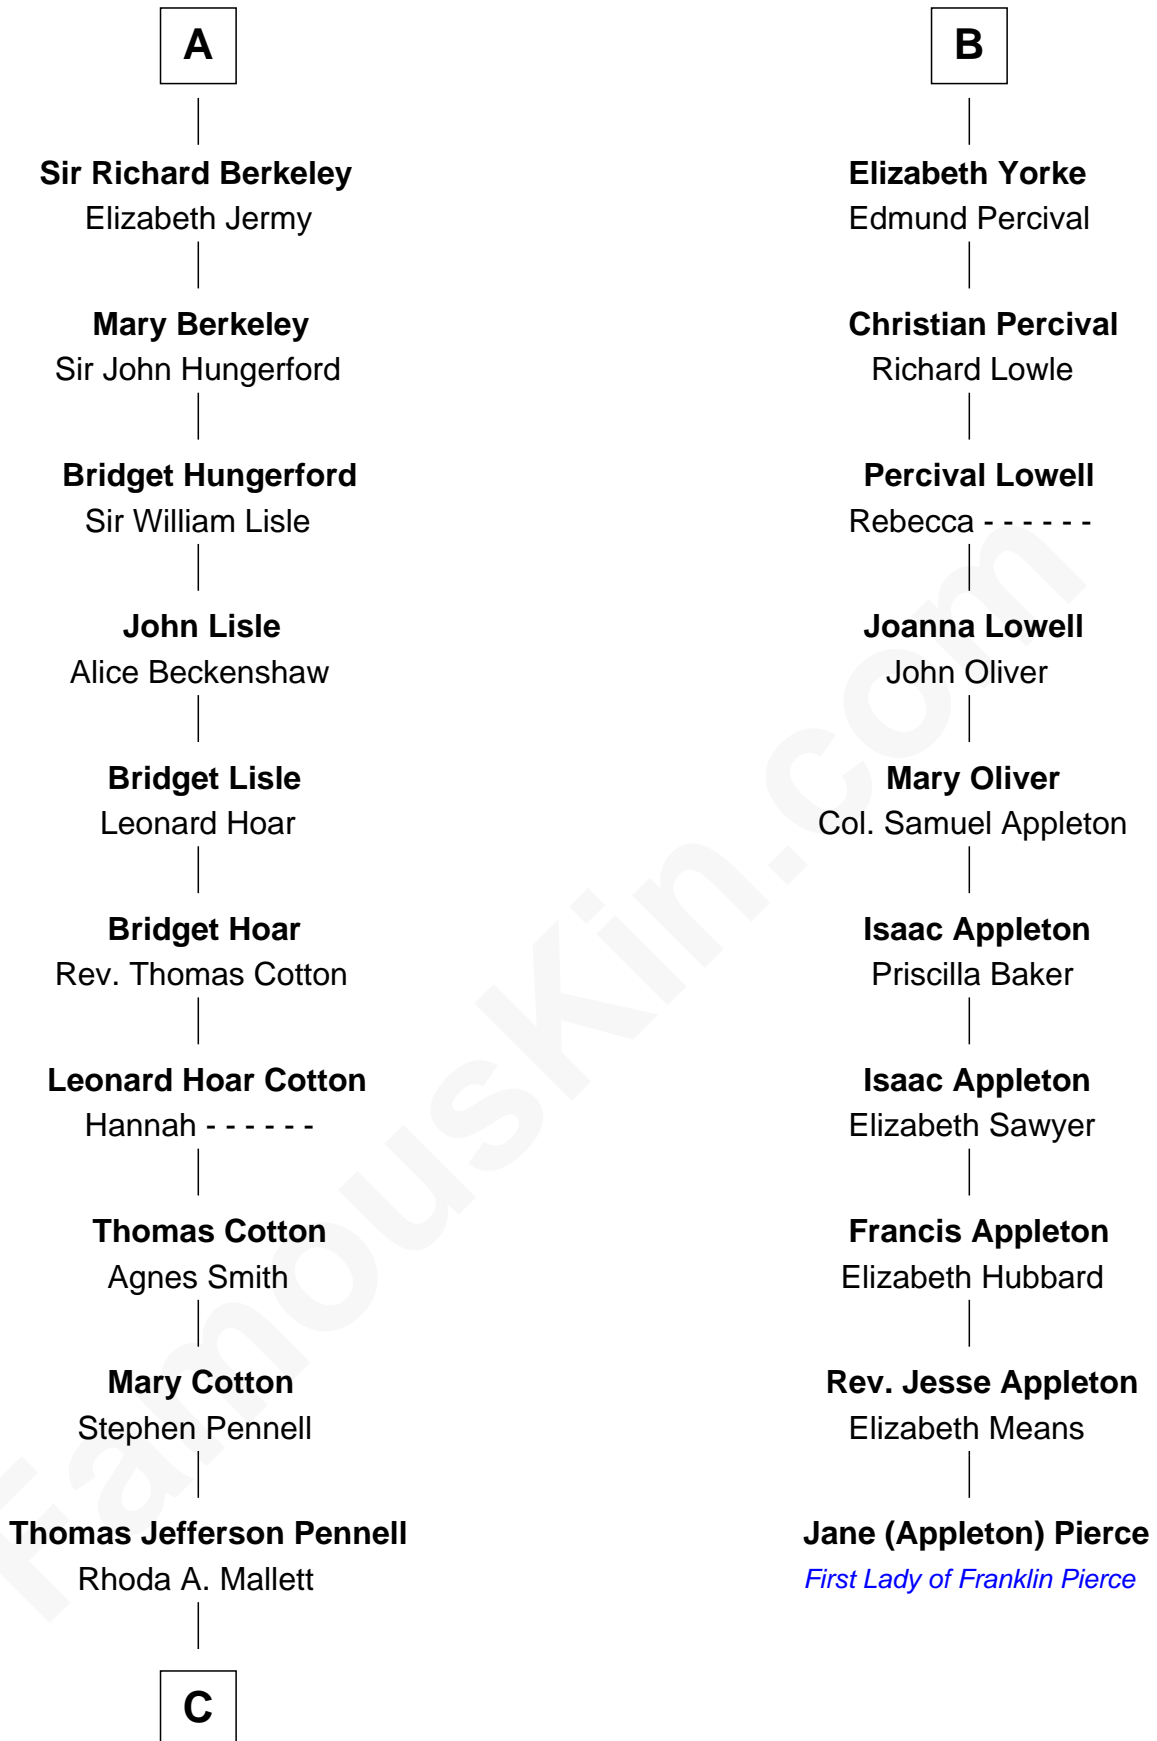

FamousKin.com

Relationship Chart of

Warren Buffett

Chairman & CEO, Berkshire Hathaway

16th cousin 5 times removed of

Jane (Appleton) Pierce

First Lady of President Franklin Pierce

Humphrey de Bohun
Elizabeth Plantagenet

Sir William de Bohun
Elizabeth de Badlesmere

Elizabeth de Bohun
Sir Richard Fitzalan

Elizabeth Fitzalan
Sir Thomas Mowbray

Isabel Mowbray
Sir James Berkeley

Maurice Berkeley
Isabel Mead

Anne Berkeley
Sir William Dennis

Sir Hugh Luttrell
Margaret Hill

Eleanor Luttrell
Roger Yorke

B

C

Deborah Collamore Pennell

John Watson

Susan Ann Watson

Ford Bela Barber