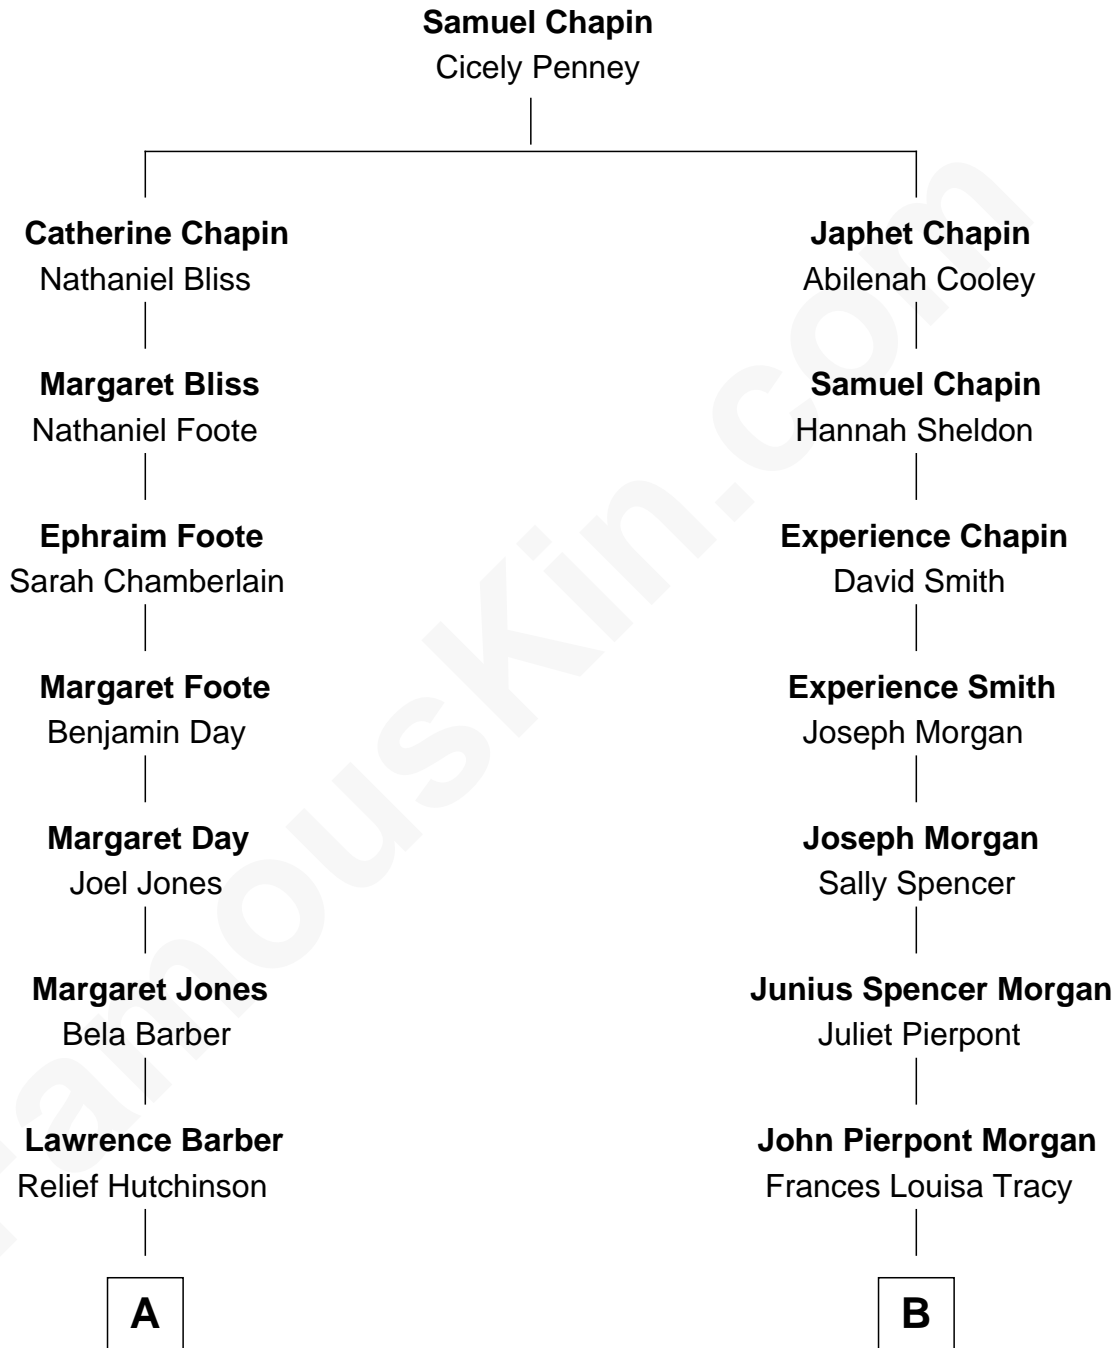

FamousKin.com

Relationship Chart of

Warren Buffett

Chairman & CEO, Berkshire Hathaway

8th cousin 2 times removed of

Henry Sturgis Morgan

Co-Founder of Morgan Stanley

A

Ford Bela Barber
Susan Ann Watson

Stella Frances Barber
John Ammon Stahl

Leila Stahl
Howard Homan Buffett

Warren Buffett
Chairman & CEO, Berkshire Hathaway

B

John Pierpont Morgan
Jane Norton Grew

Henry Sturgis Morgan
Co-Founder of Morgan Stanley