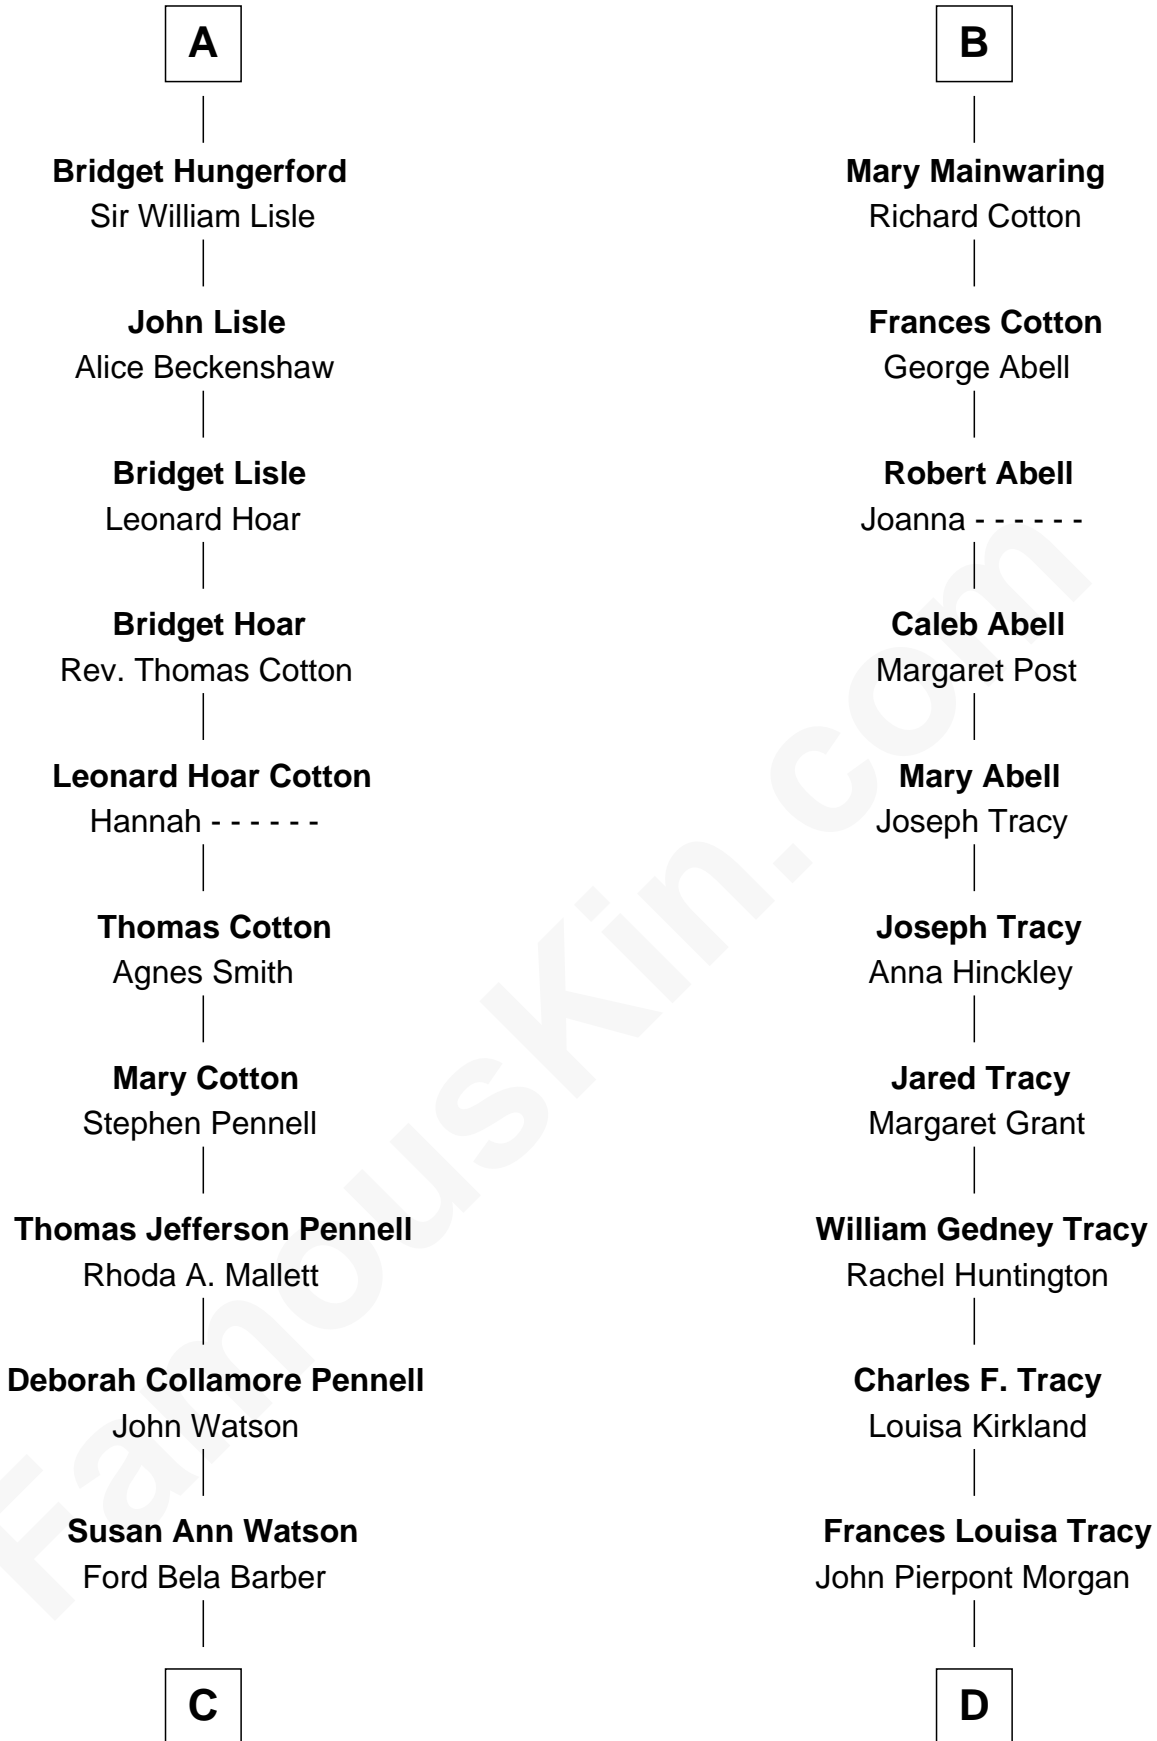

FamousKin.com

Relationship Chart of

Warren Buffett

Chairman & CEO, Berkshire Hathaway

18th cousin 1 time removed of

Henry Sturgis Morgan

Co-Founder of Morgan Stanley

Sir Richard Fitzalan

Elizabeth de Bohun

Elizabeth Fitzalan
Sir Thomas Mowbray

Isabel Mowbray
Sir James Berkeley

Maurice Berkeley
Isabel Mead

Anne Berkeley
Sir William Dennis

Isabel Dennis
Sir John Berkeley

Sir Richard Berkeley
Elizabeth Jermy

Mary Berkeley
Sir John Hungerford

A

Joan Fitzalan
Sir William Beauchamp

Joan Beauchamp
James Butler

Elizabeth Butler
John Talbot

Ann Talbot
Sir Henry Vernon

Elizabeth Vernon
Sir Robert Corbet

Dorothy Corbet
Sir Richard Mainwaring

Sir Arthur Mainwaring
Margaret Mainwaring

B

C

Stella Frances Barber

John Ammon Stahl

Leila Stahl

Howard Homan Buffett

Warren Buffett