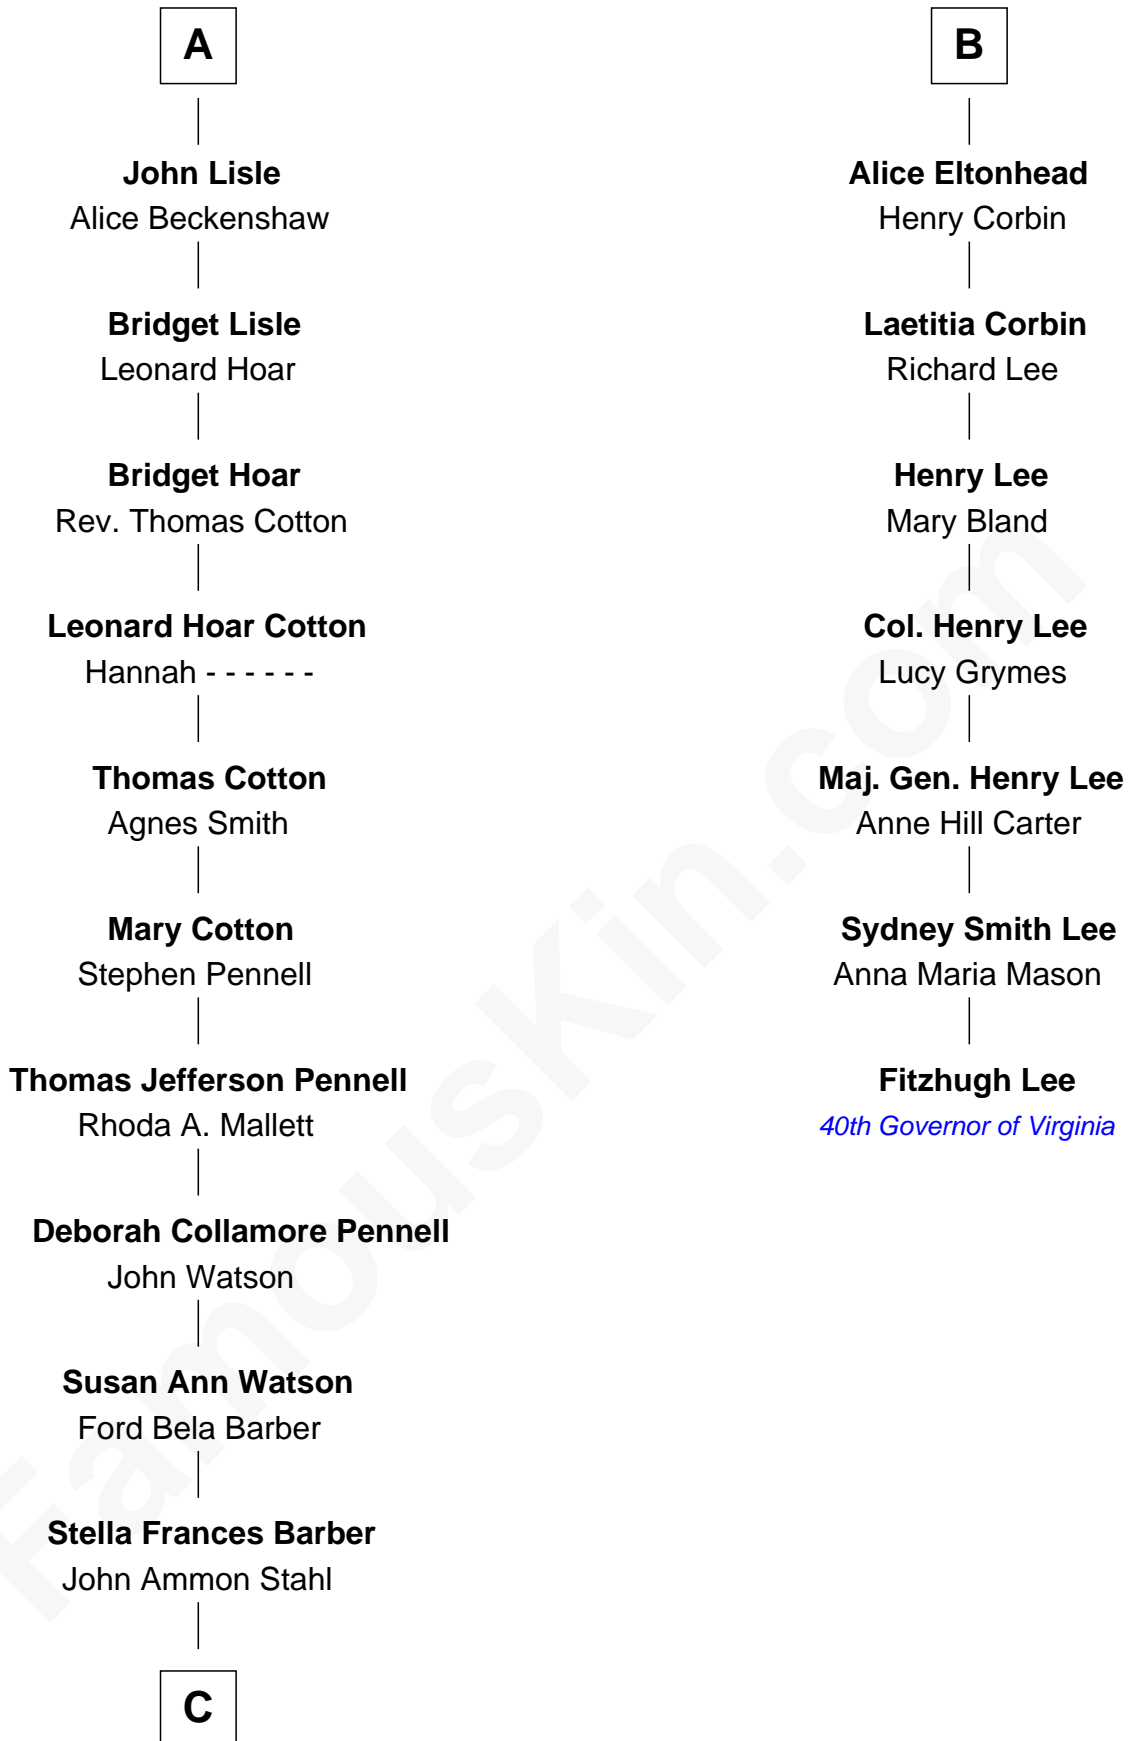

# FamousKin.com Relationship Chart of

**Warren Buffett**

*Chairman & CEO, Berkshire Hathaway*

13th cousin 5 times removed of

**Fitzhugh Lee**

*40th Governor of Virginia*

**C**

—  
**Leila Stahl**

Howard Homan Buffett

—  
**Warren Buffett**

*Chairman & CEO, Berkshire Hathaway*

FamousKin.com