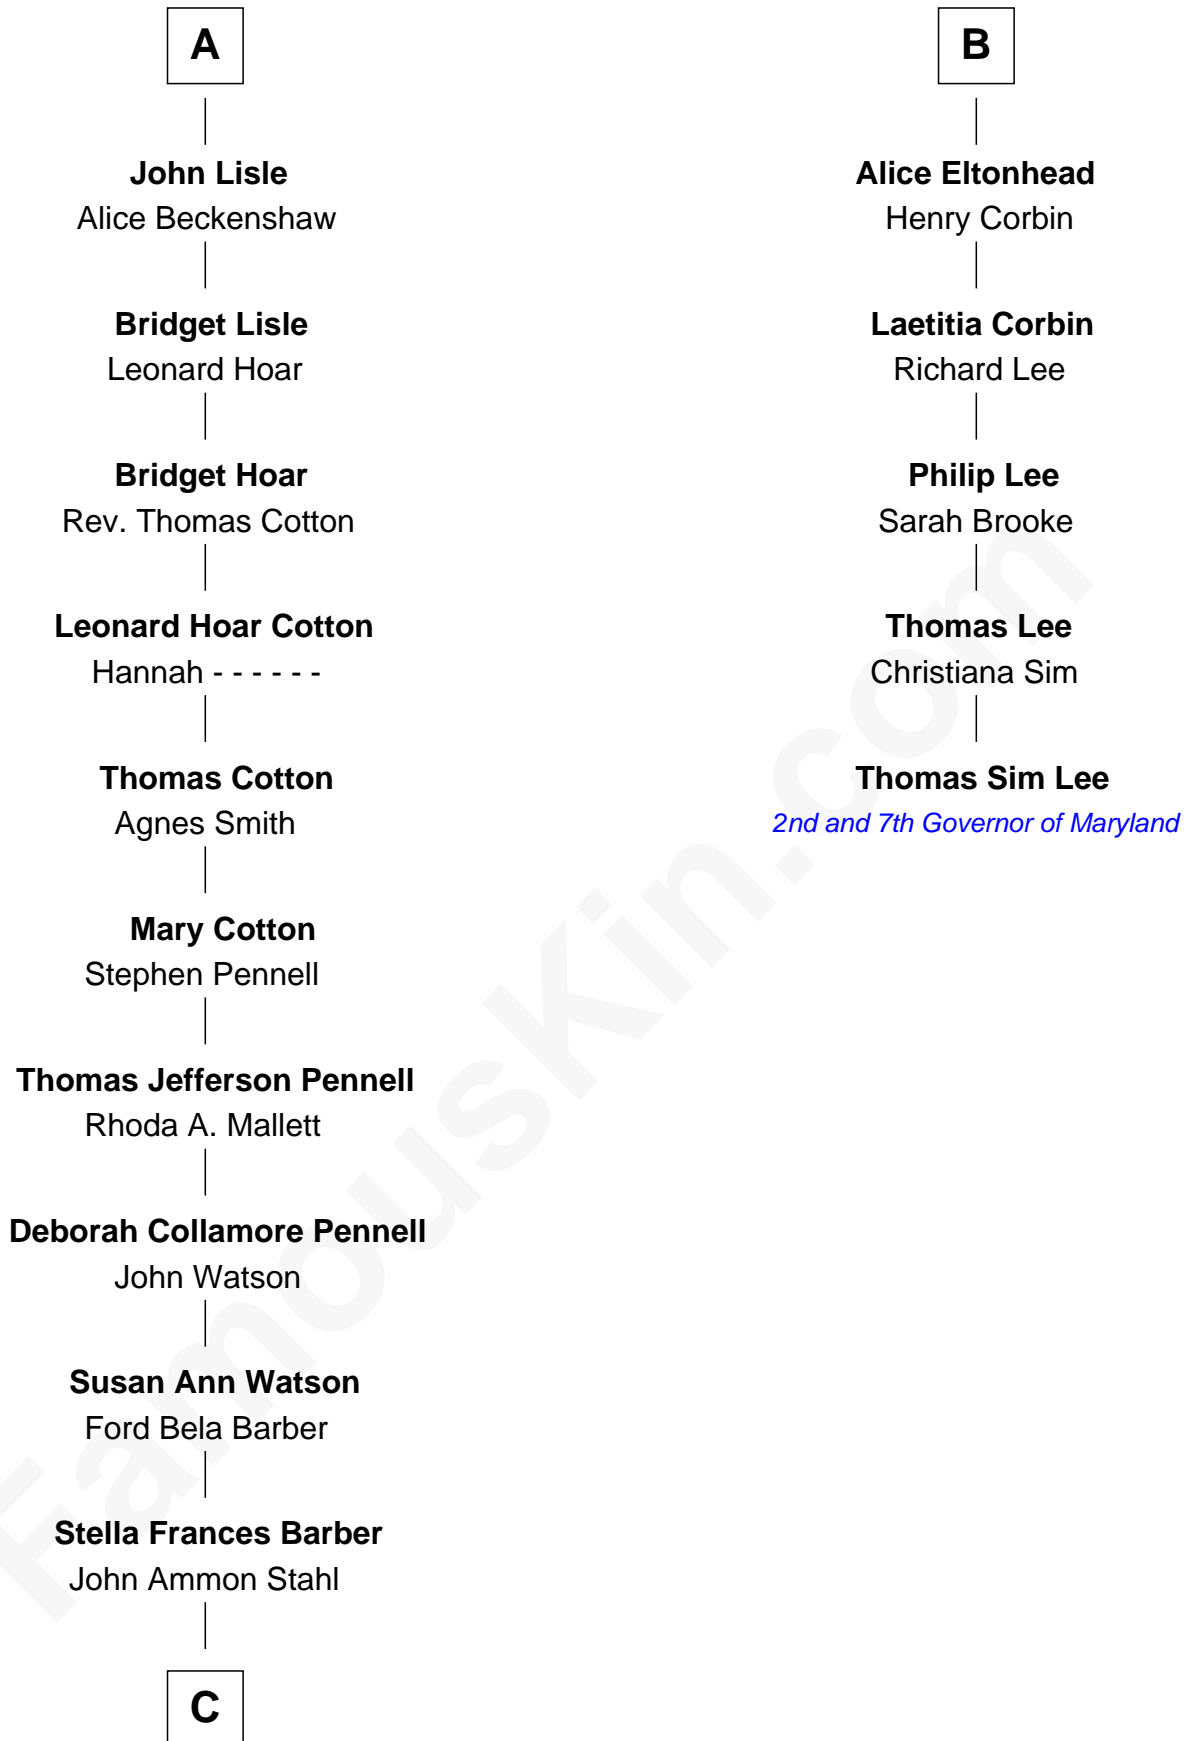

FamousKin.com Relationship Chart of

Warren Buffett

Chairman & CEO, Berkshire Hathaway

11th cousin 7 times removed of

Thomas Sim Lee

2nd and 7th Governor of Maryland

C

—
Leila Stahl