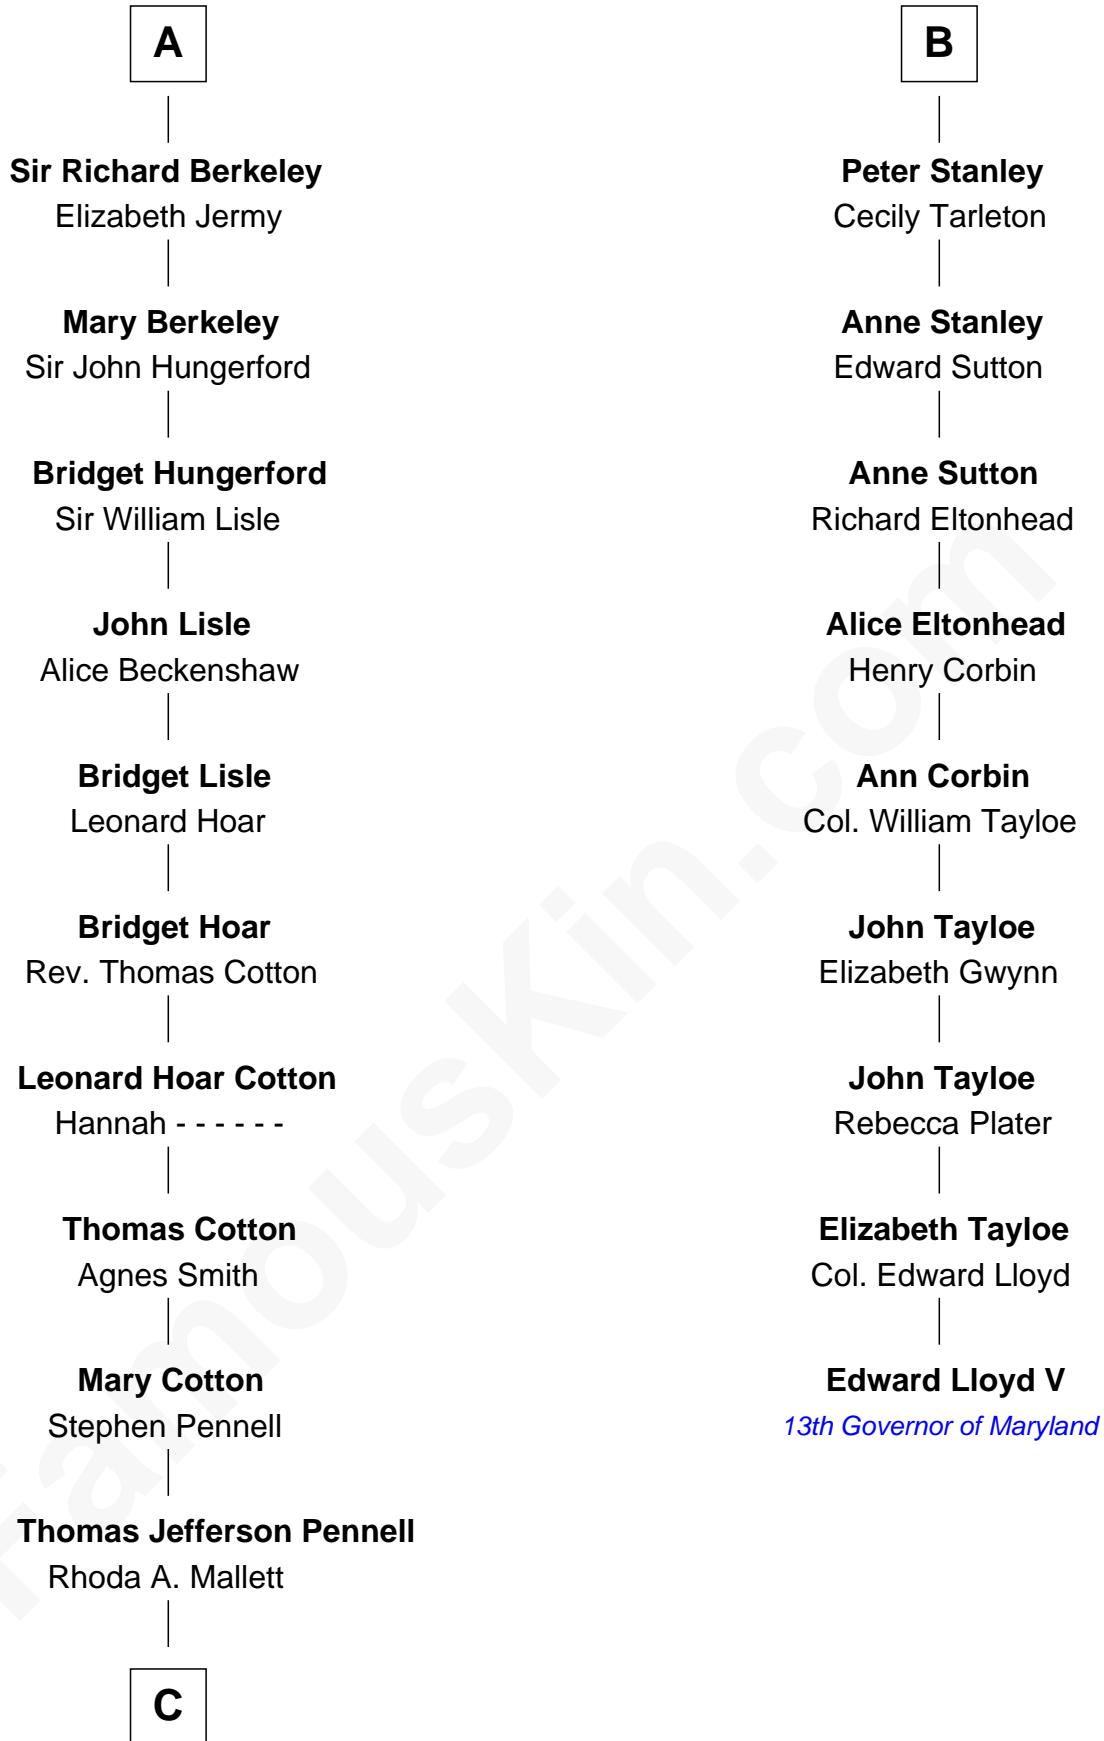

FamousKin.com Relationship Chart of

Warren Buffett

Chairman & CEO, Berkshire Hathaway

15th cousin 6 times removed of

Edward Lloyd V

13th Governor of Maryland

C

Deborah Collamore Pennell

John Watson

Susan Ann Watson

Ford Bela Barber

Stella Frances Barber

John Ammon Stahl

Leila Stahl

Howard Homan Buffett

Warren Buffett