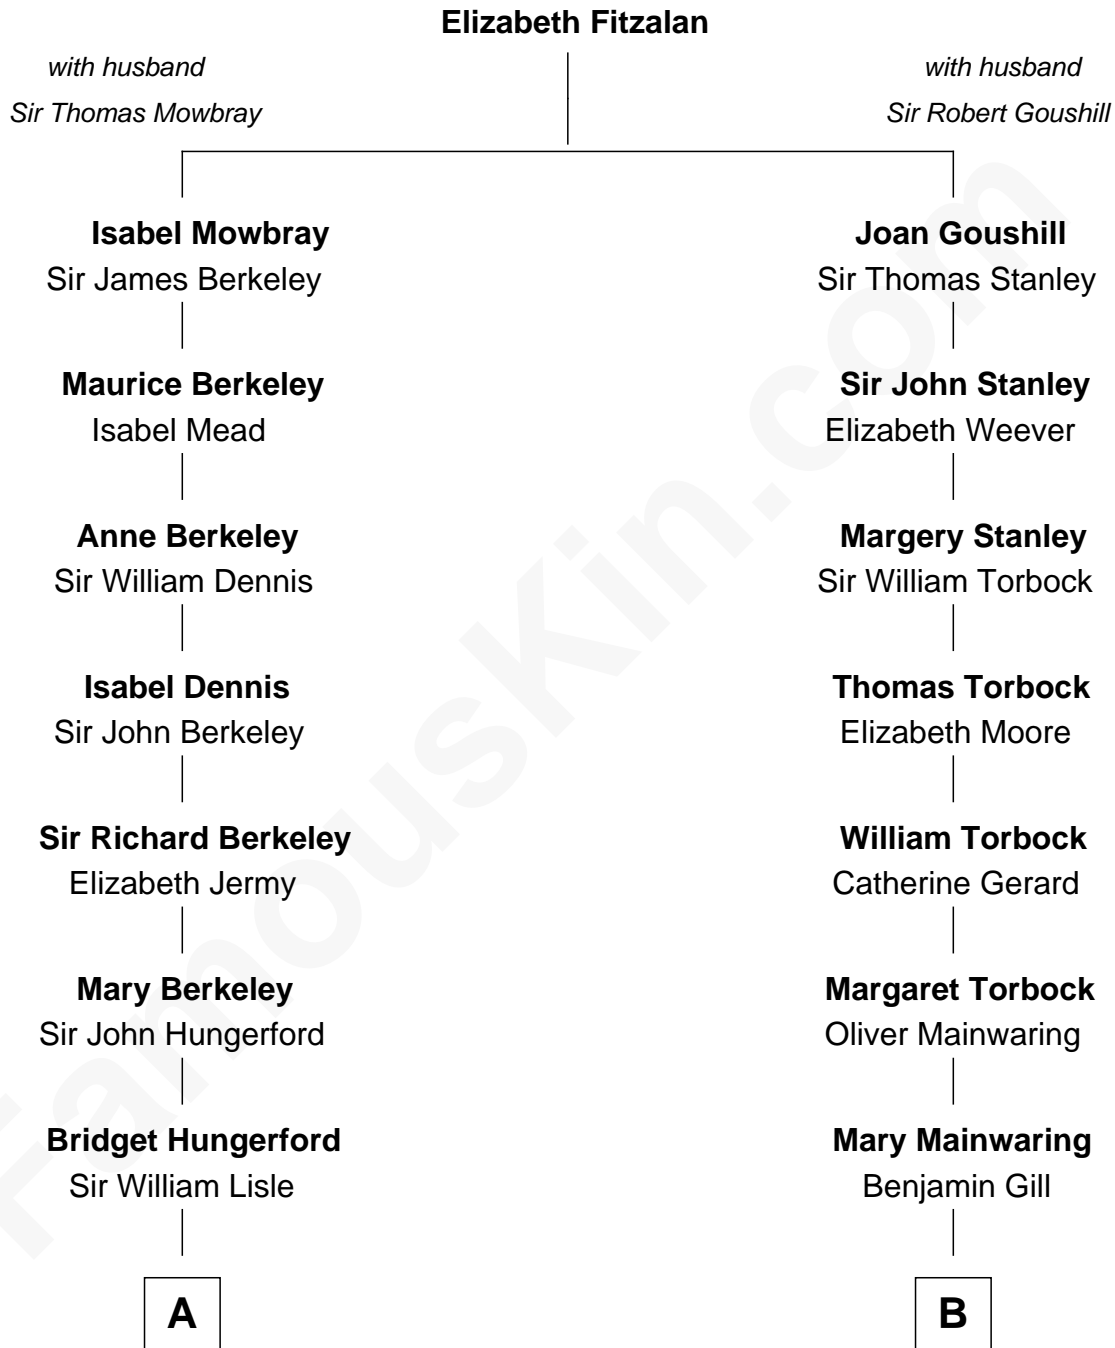

FamousKin.com Relationship Chart of

Warren Buffett

Chairman & CEO, Berkshire Hathaway

12th cousin 6 times removed of

Edward Lloyd V

13th Governor of Maryland

C

—
Leila Stahl