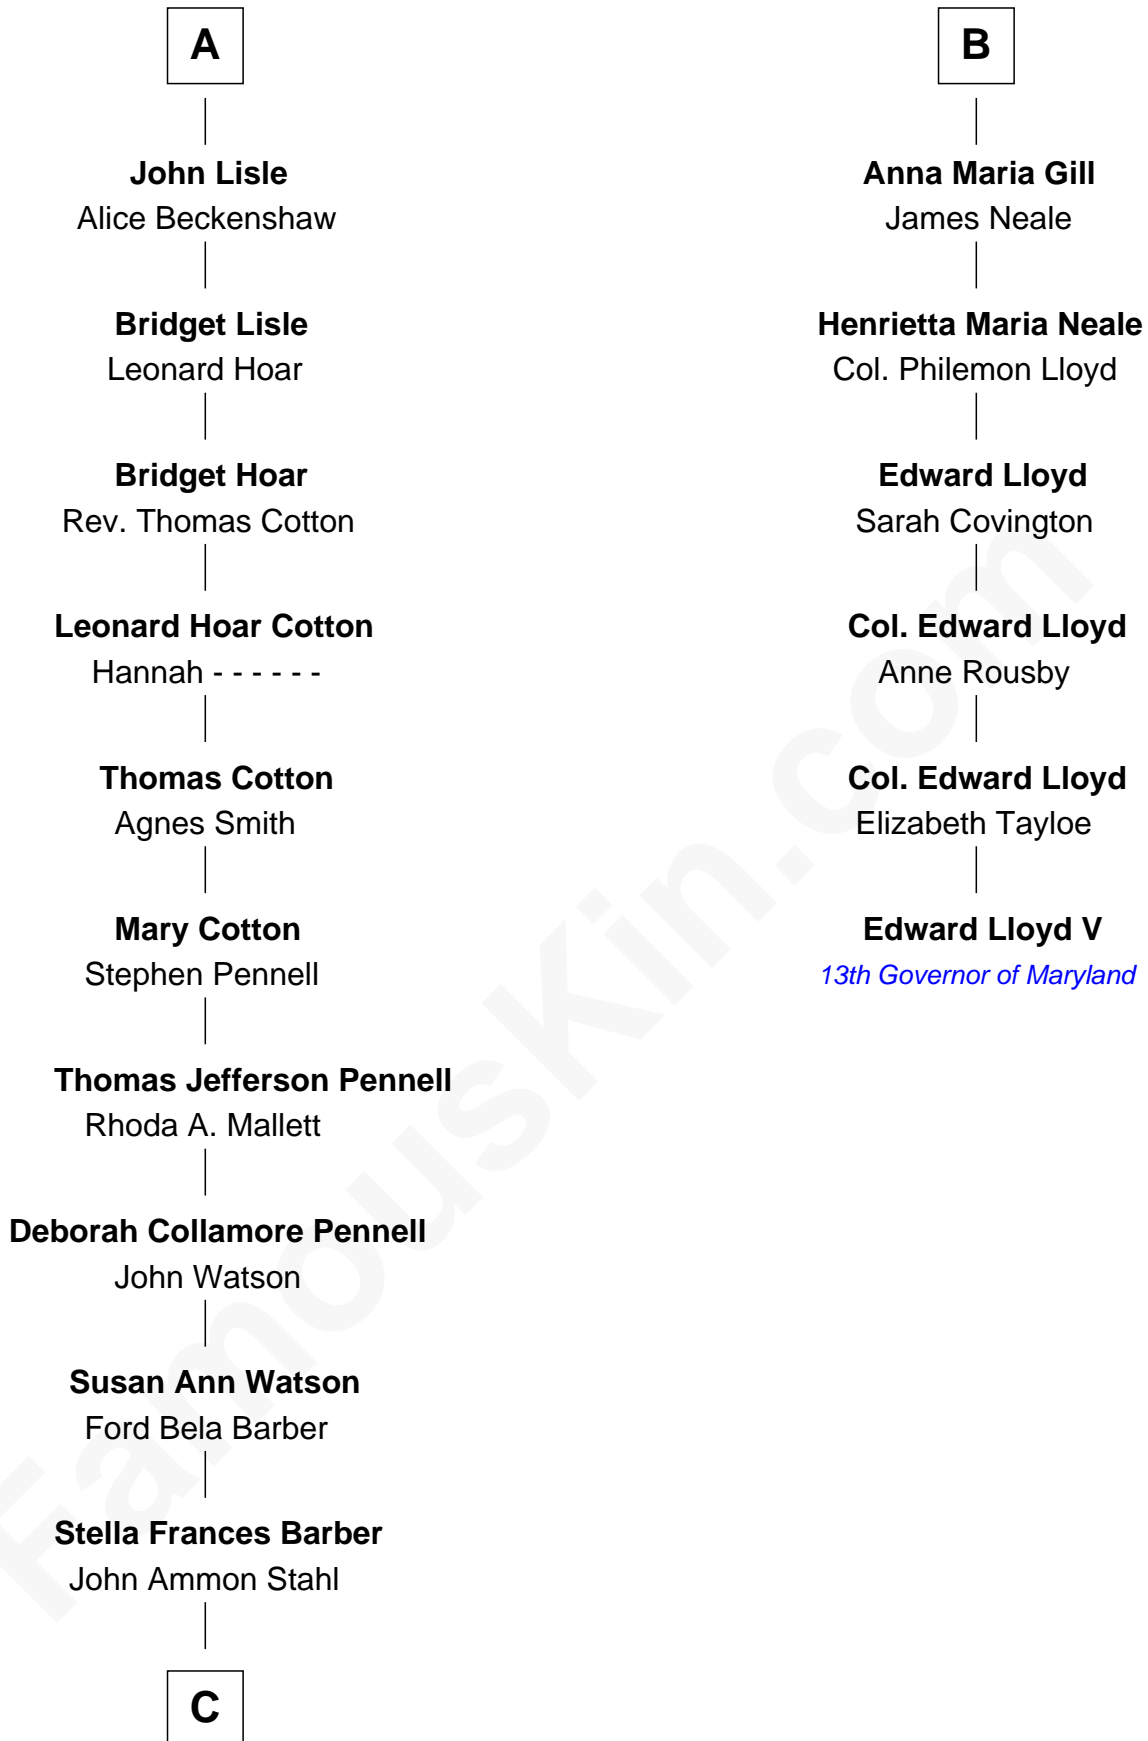

FamousKin.com Relationship Chart of

Warren Buffett

Chairman & CEO, Berkshire Hathaway

12th cousin 6 times removed of

Edward Lloyd V

13th Governor of Maryland

C

—
Leila Stahl