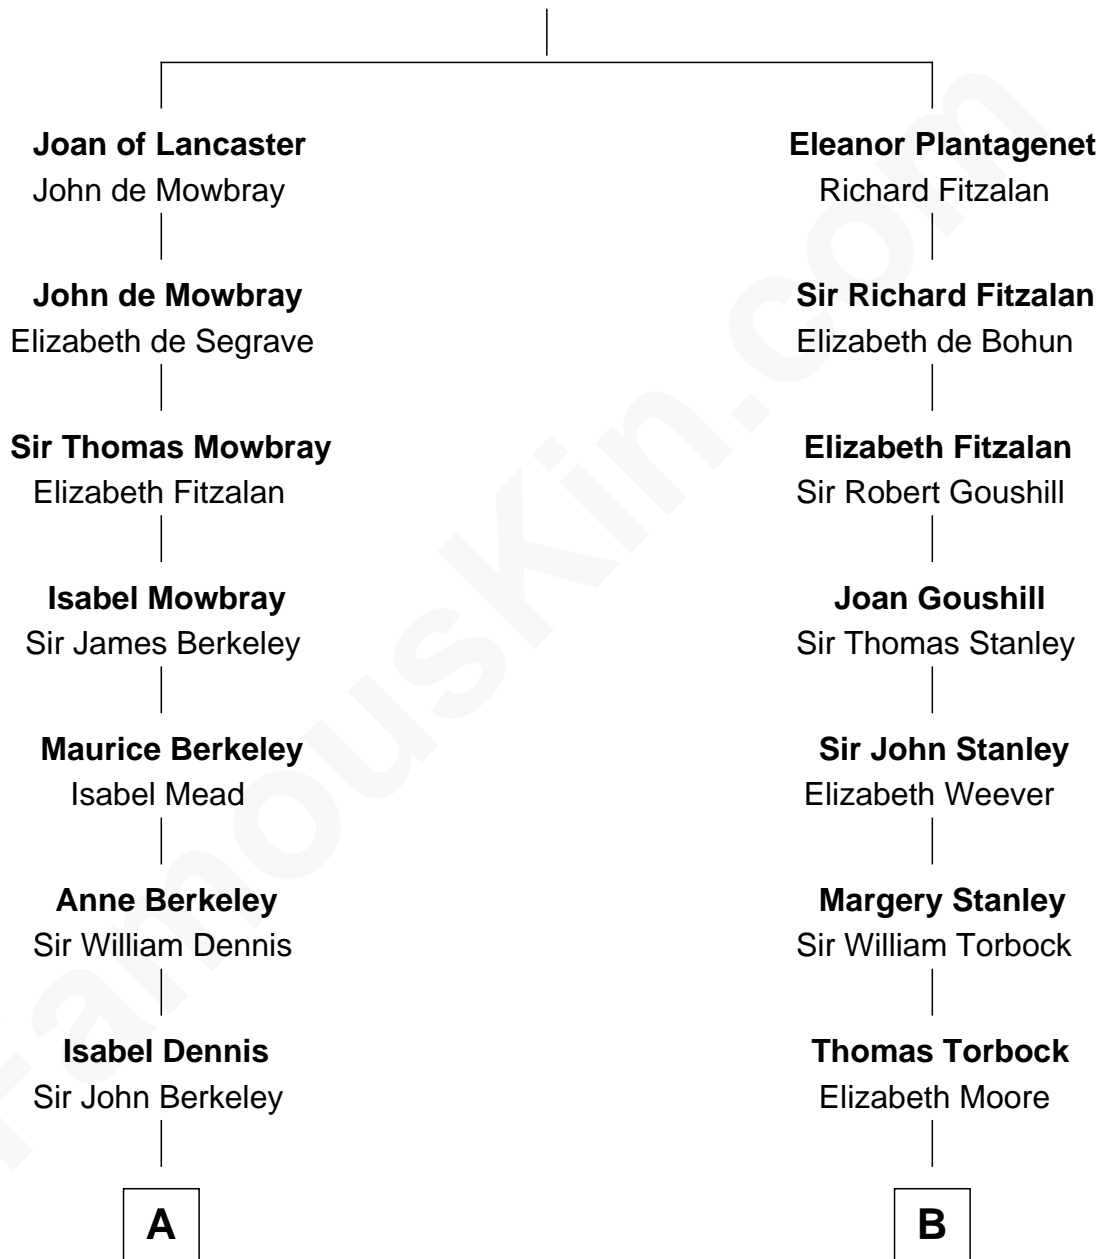

FamousKin.com Relationship Chart of

Warren Buffett

Chairman & CEO, Berkshire Hathaway

17th cousin 4 times removed of

Henry Lloyd

40th Governor of Maryland

Henry Plantagenet

Maud de Chaworth

C

Deborah Collamore Pennell

John Watson

Susan Ann Watson

Ford Bela Barber

Stella Frances Barber

John Ammon Stahl

Leila Stahl