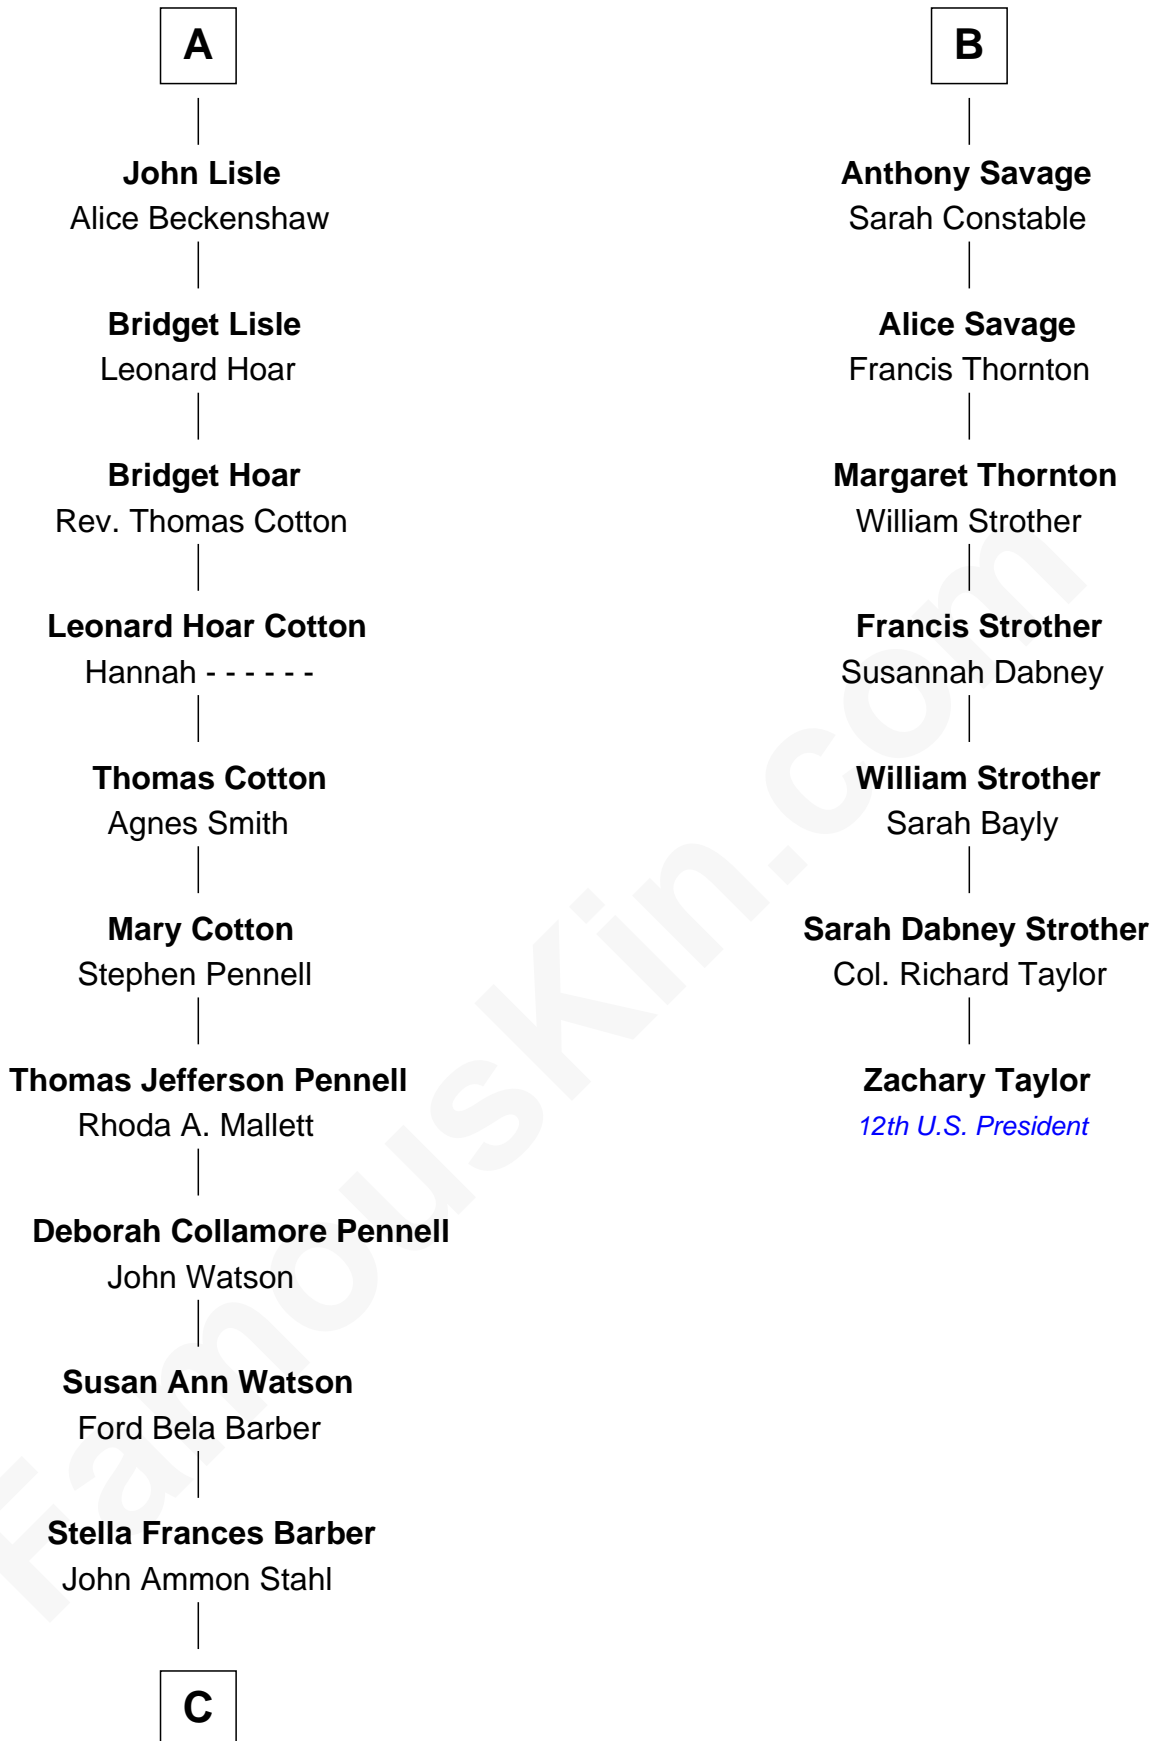

FamousKin.com Relationship Chart of

Warren Buffett

Chairman & CEO, Berkshire Hathaway

13th cousin 5 times removed of

Zachary Taylor

12th U.S. President

Elizabeth Fitzalan

*with husband
Sir Thomas Mowbray*

*with husband
Sir Robert Goushill*

Isabel Mowbray
Sir James Berkeley

Joan Goushill
Sir Thomas Stanley

Maurice Berkeley
Isabel Mead

Katherine Stanley
Sir John Savage

Anne Berkeley
Sir William Dennis

Sir Christopher Savage
Anne Stanley

Isabel Dennis
Sir John Berkeley

Sir Christopher Savage
Anne Lygon

Sir Richard Berkeley
Elizabeth Jermy

Francis Savage
Anne Sheldon

Mary Berkeley
Sir John Hungerford

Walter Savage
Elizabeth Hall

Bridget Hungerford
Sir William Lisle

Ralph Savage

A

B

C

—
Leila Stahl

Howard Homan Buffett

—
Warren Buffett

Chairman & CEO, Berkshire Hathaway