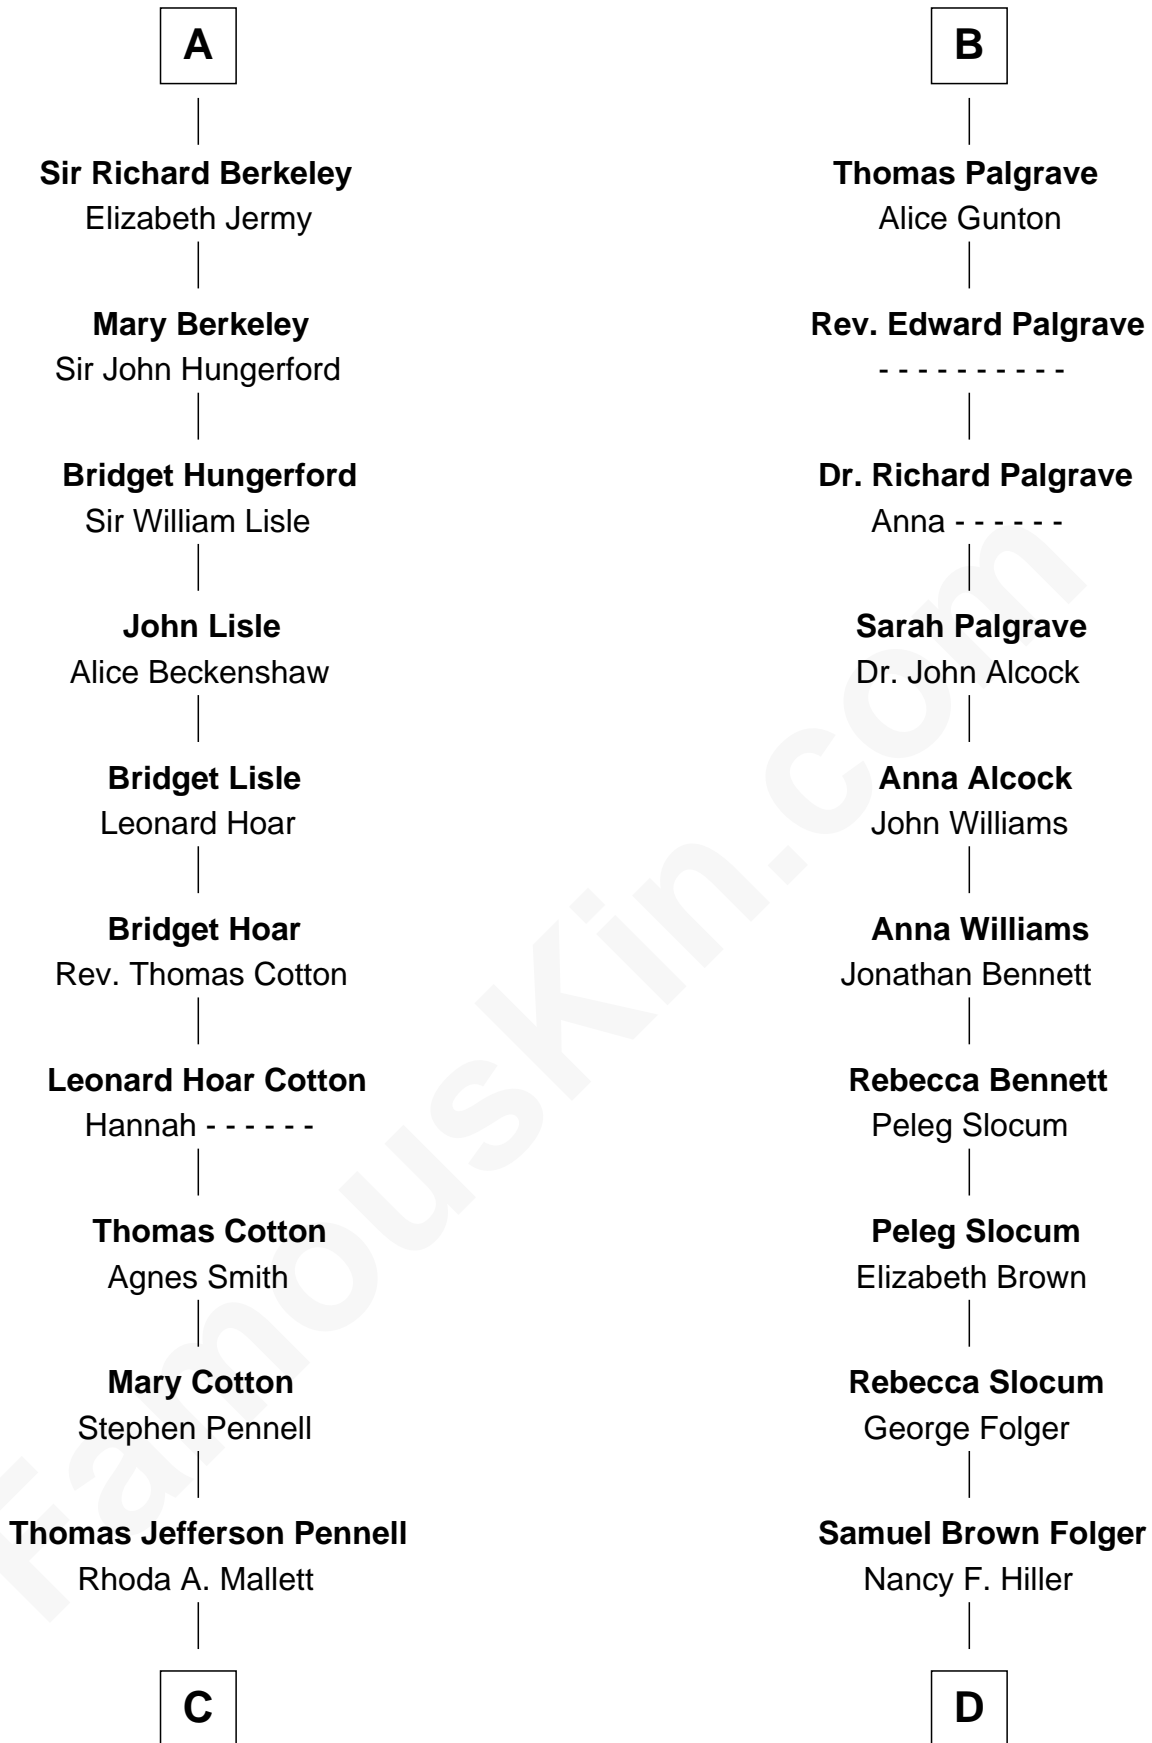

FamousKin.com Relationship Chart of

Warren Buffett

Chairman & CEO, Berkshire Hathaway

18th cousin 3 times removed of

Henry Clay Folger

Founder of Folger Shakespeare Library and Chairman of Standard Oil

Henry Plantagenet

Maud de Chaworth

FamousKin.com