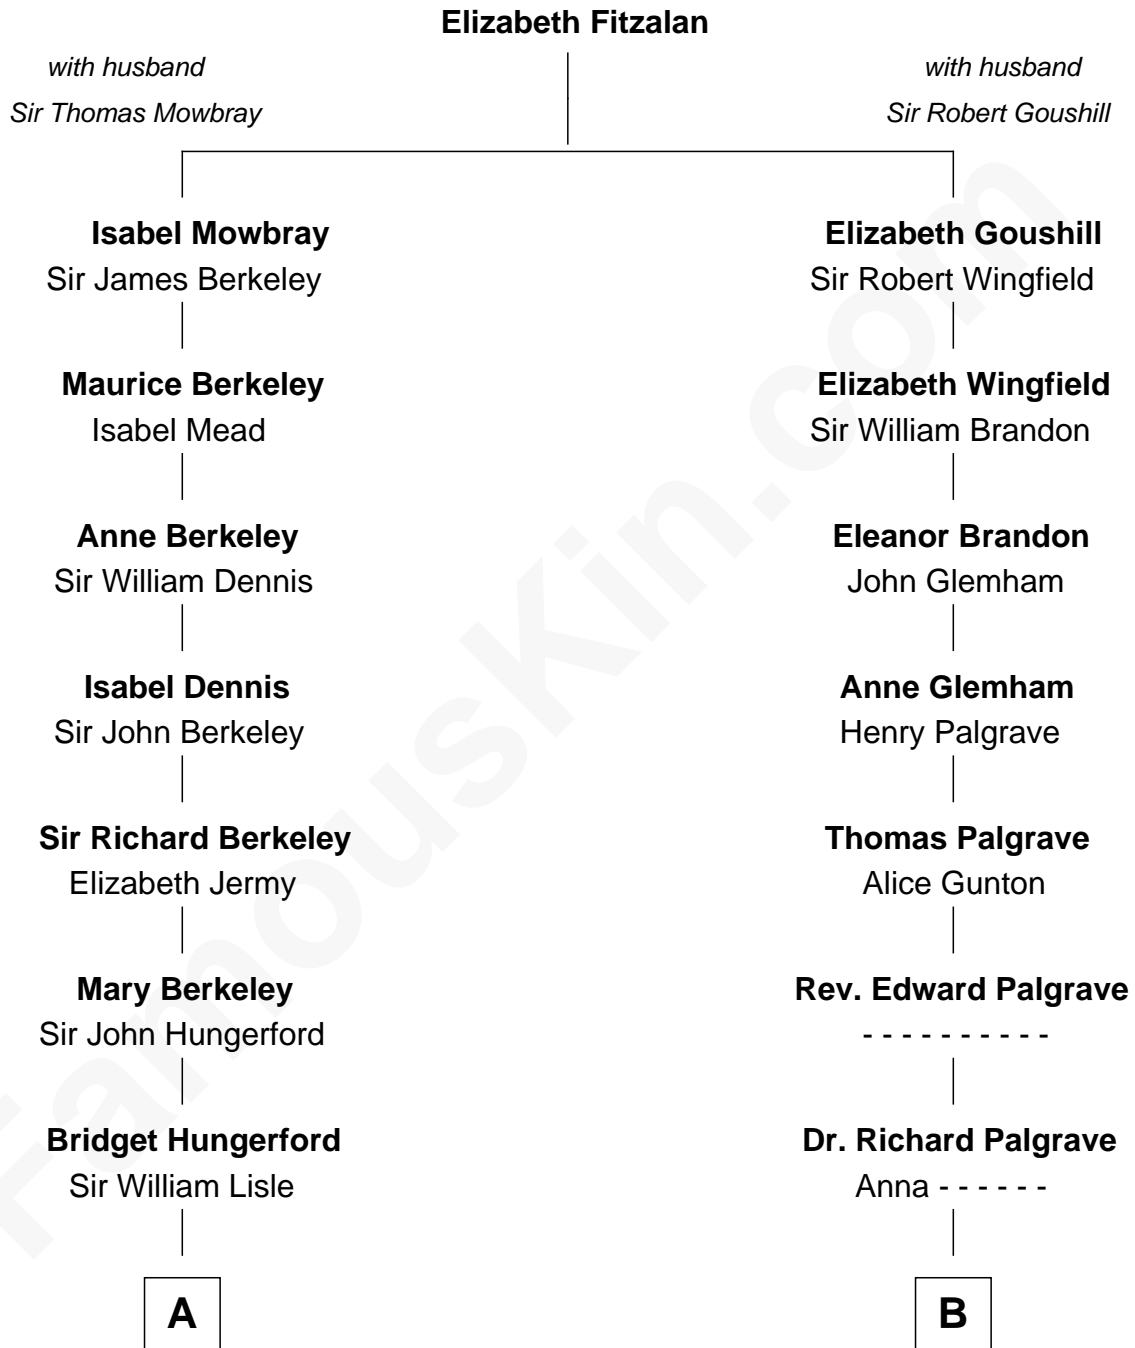

FamousKin.com Relationship Chart of

Warren Buffett

Chairman & CEO, Berkshire Hathaway

15th cousin 3 times removed of

Henry Clay Folger

Founder of Folger Shakespeare Library and Chairman of Standard Oil

C

—
Leila Stahl

Howard Homan Buffett

—
Warren Buffett

Chairman & CEO, Berkshire Hathaway

FamousKin.com