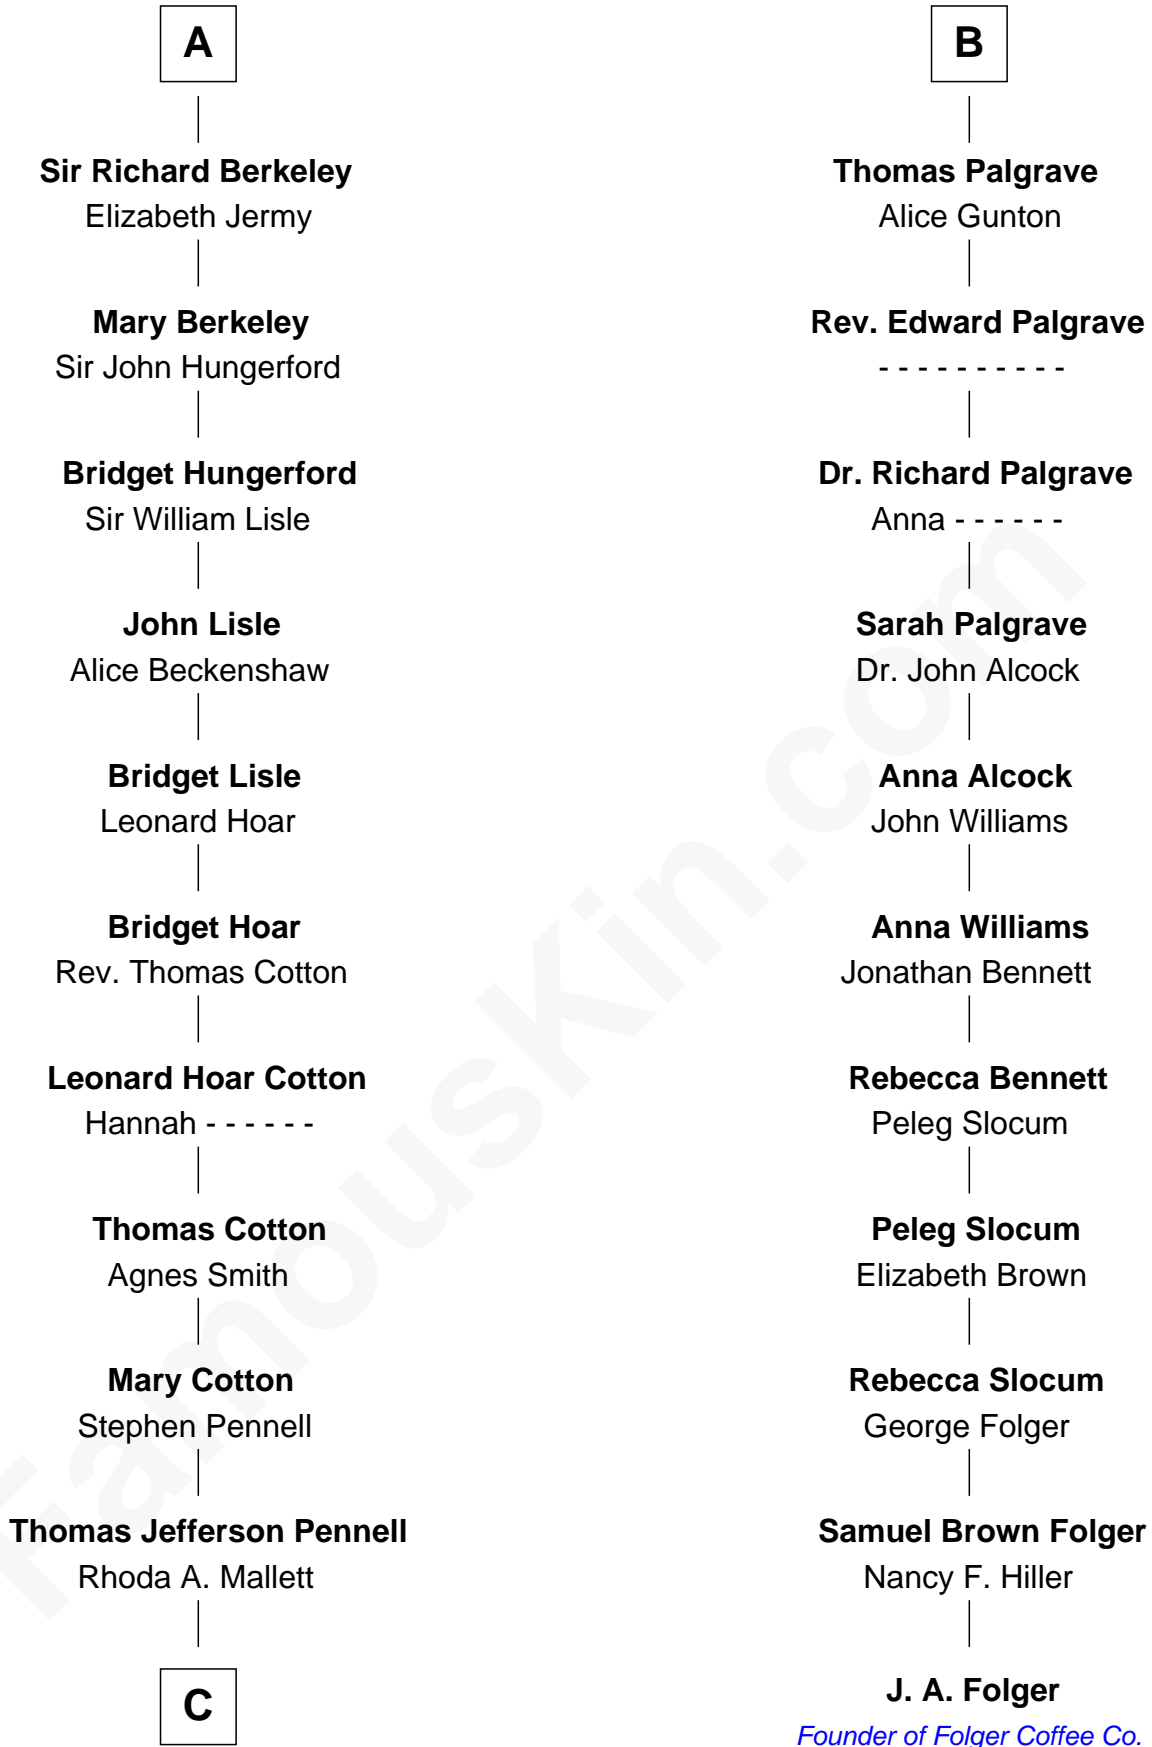

FamousKin.com

Relationship Chart of

Warren Buffett

Chairman & CEO, Berkshire Hathaway

17th cousin 4 times removed of

J. A. Folger

Founder of Folger Coffee Company

Henry Plantagenet
Maud de Chaworth

C

Deborah Collamore Pennell

John Watson

Susan Ann Watson

Ford Bela Barber

Stella Frances Barber

John Ammon Stahl

Leila Stahl