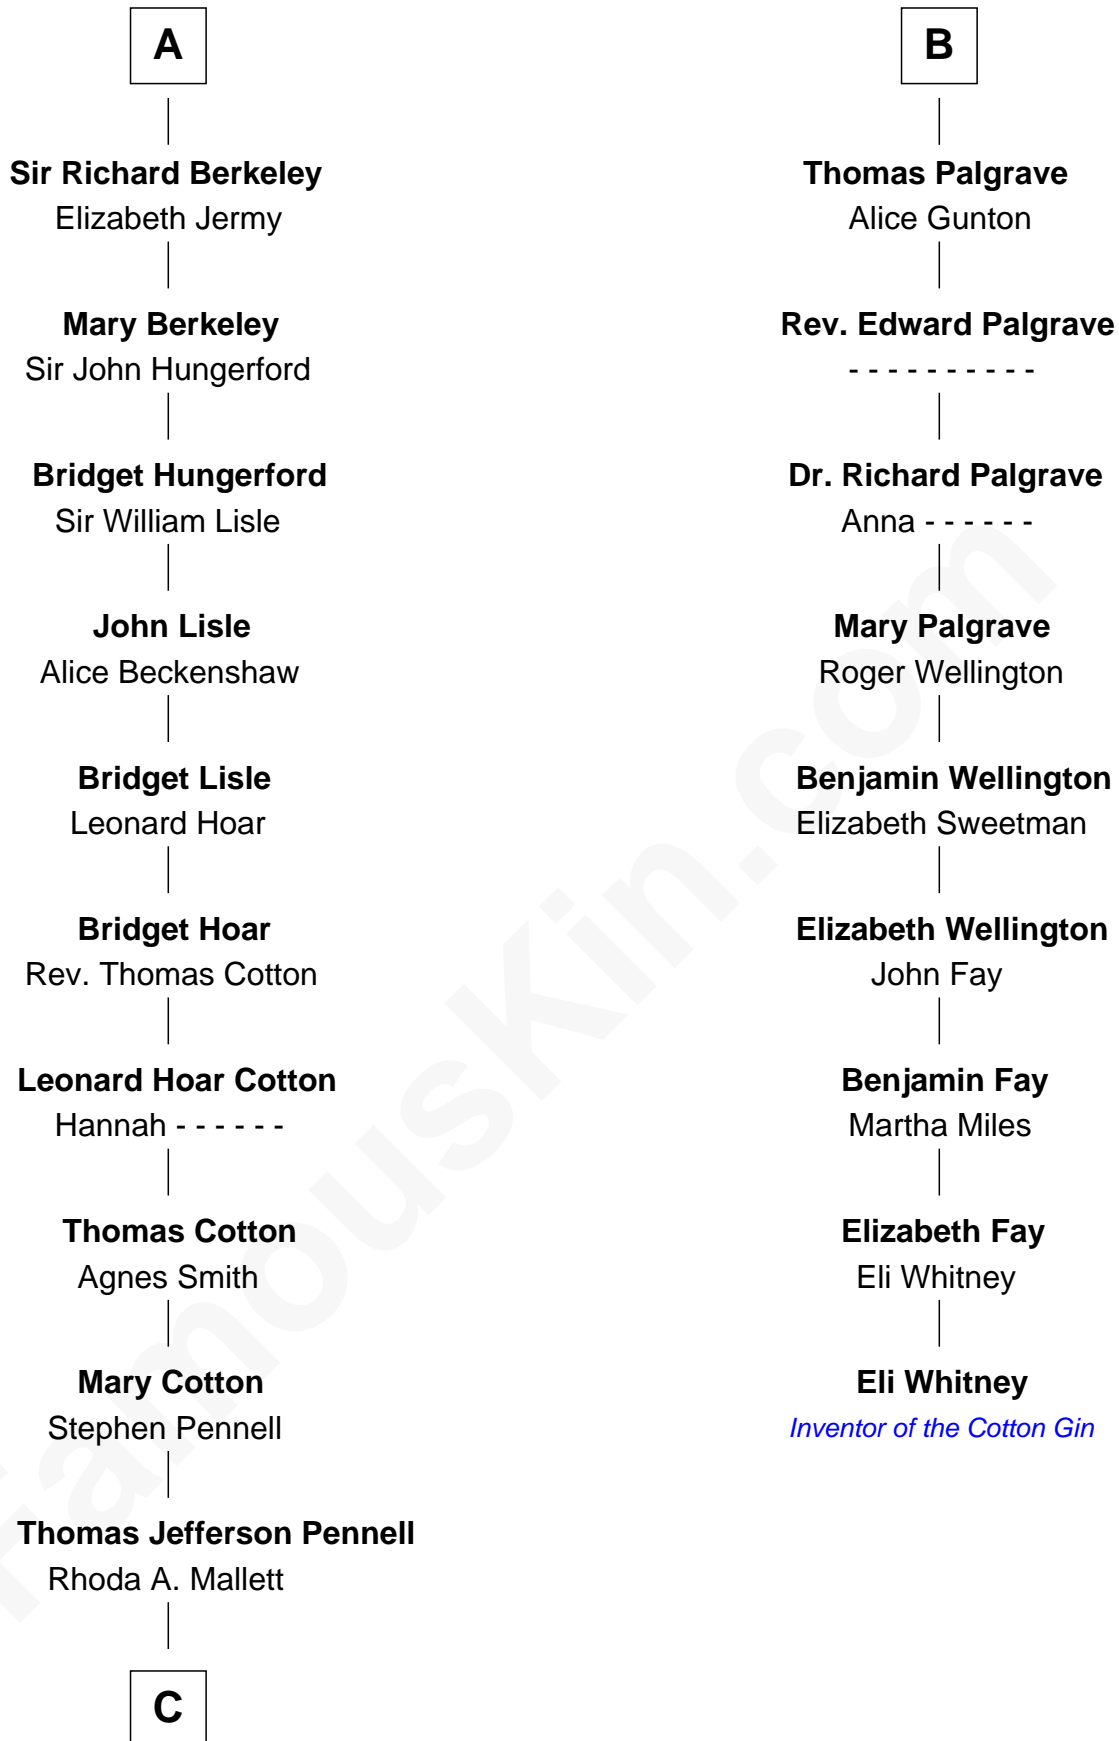

FamousKin.com Relationship Chart of

Warren Buffett

Chairman & CEO, Berkshire Hathaway

15th cousin 6 times removed of

Eli Whitney

Inventor of the Cotton Gin

Henry Plantagenet

Maud de Chaworth