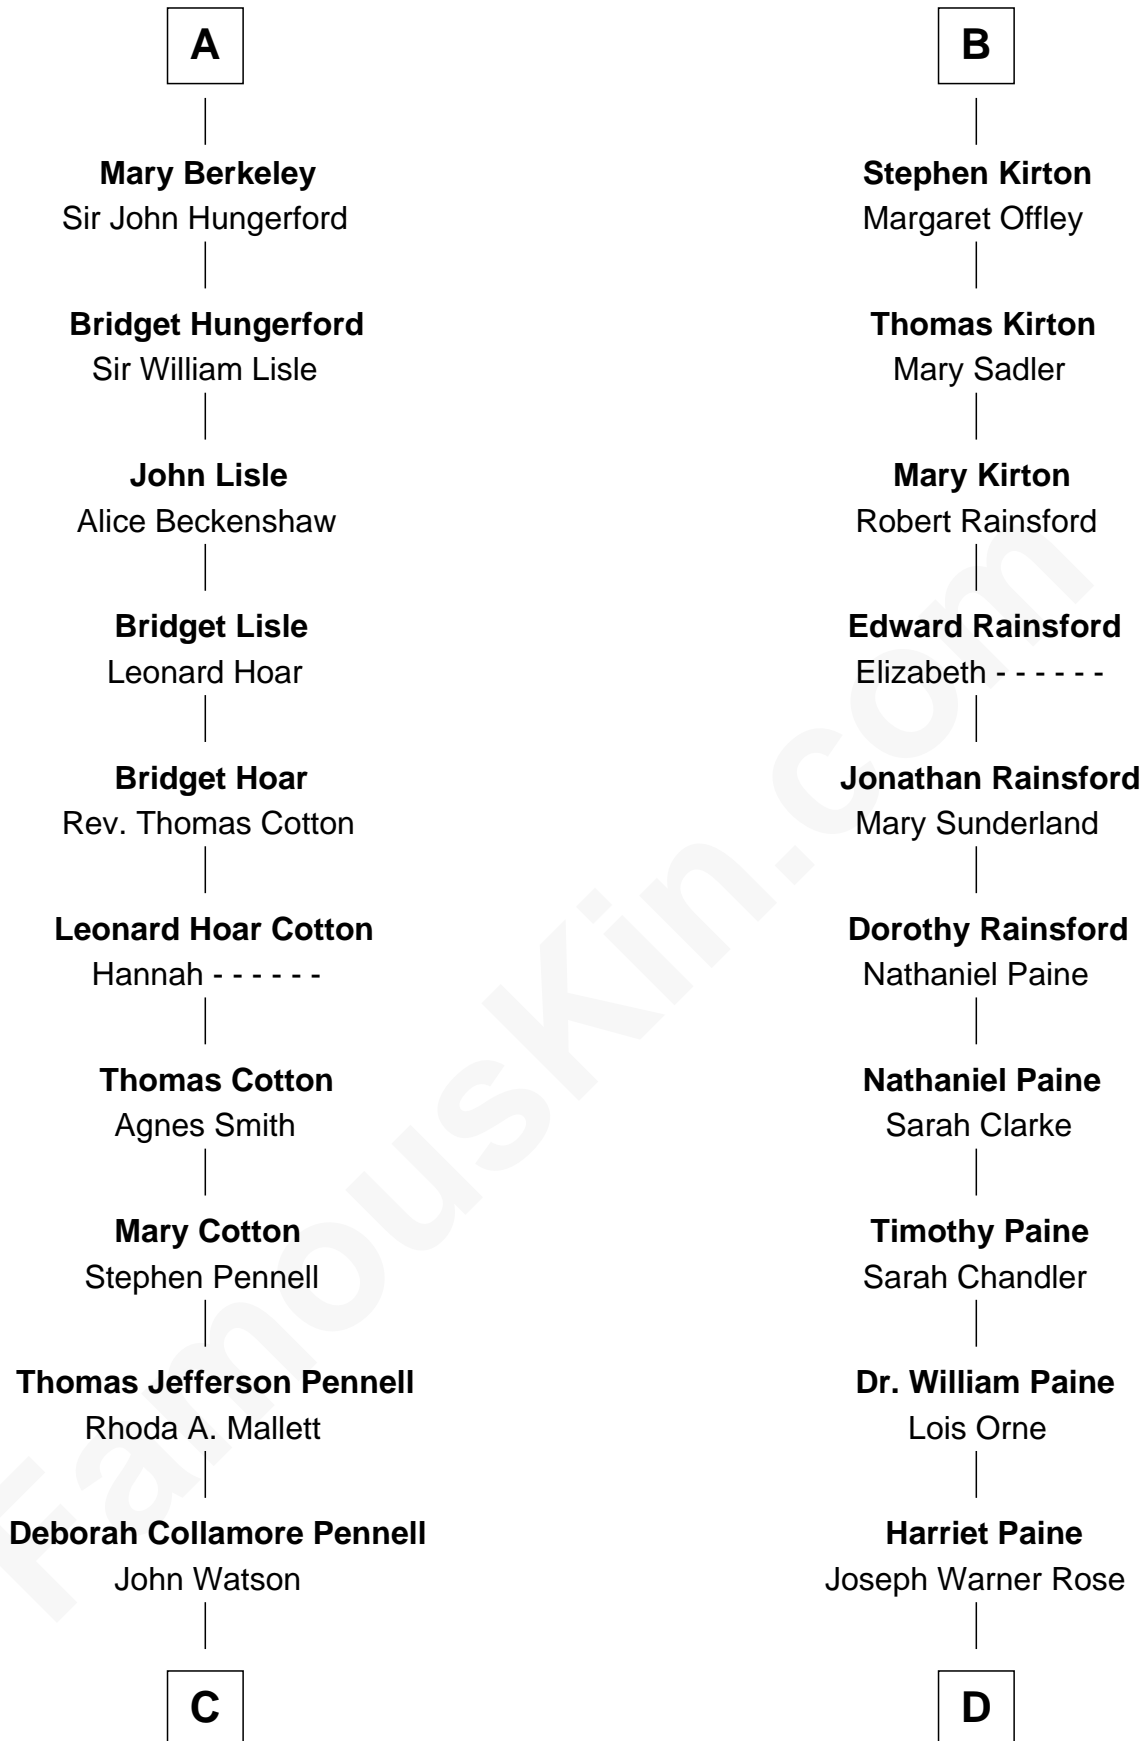

FamousKin.com

Relationship Chart of

Warren Buffett

Chairman & CEO, Berkshire Hathaway

19th cousin 1 time removed of

Alice (Lee) Roosevelt

First Wife of President Theodore Roosevelt

C

Susan Ann Watson

Ford Bela Barber

Stella Frances Barber

John Ammon Stahl

Leila Stahl

Howard Homan Buffett

Warren Buffett

Chairman & CEO, Berkshire Hathaway