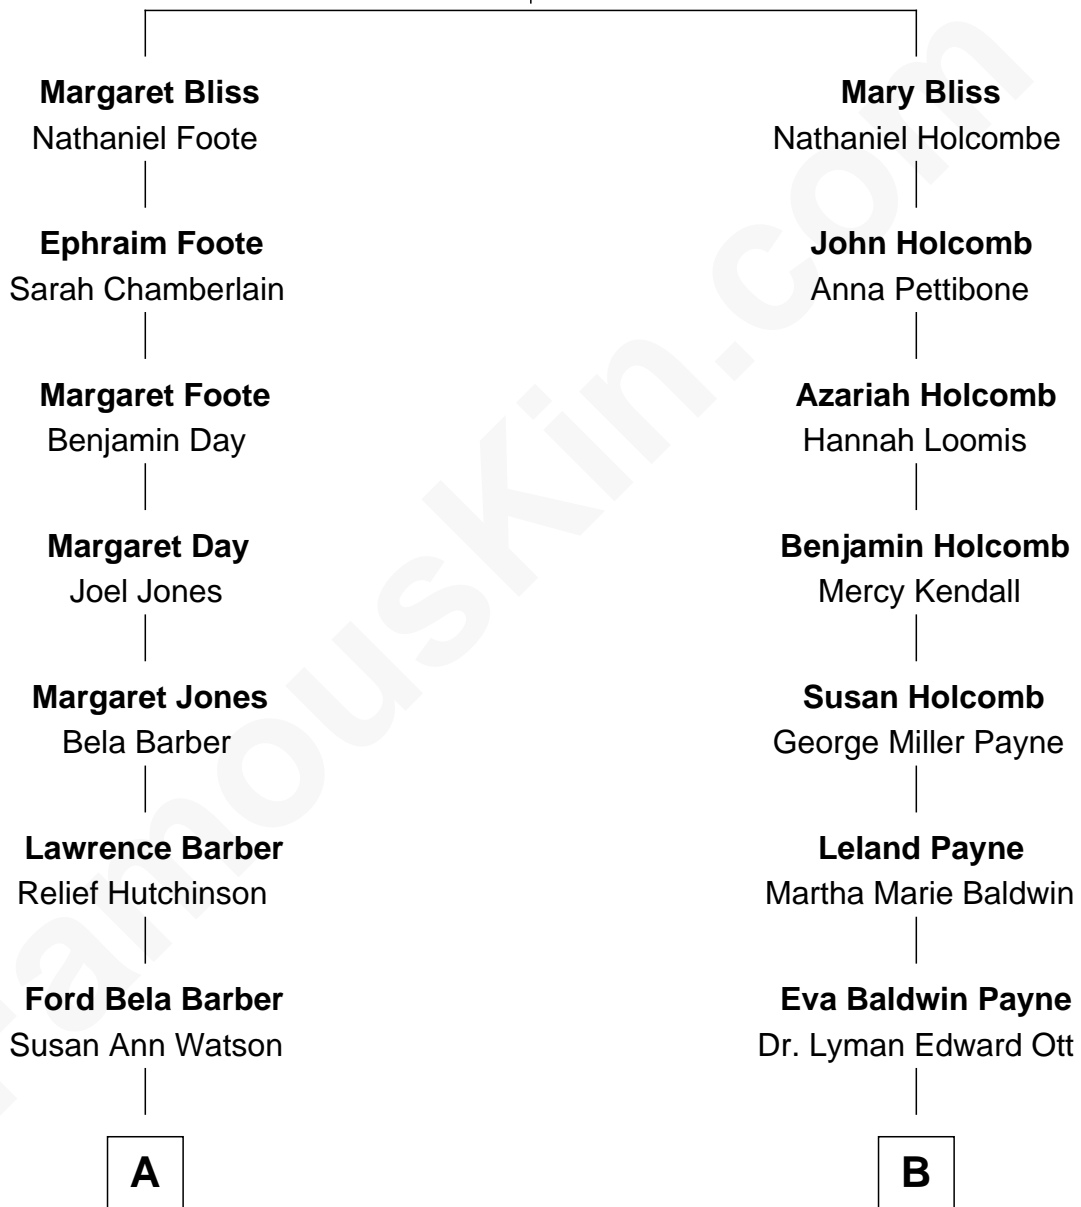

FamousKin.com Relationship Chart of

Warren Buffett

Chairman & CEO, Berkshire Hathaway

9th cousin of

Dan Quayle

44th U.S. Vice-President

Nathaniel Bliss
Catherine Chapin

A

Stella Frances Barber

John Ammon Stahl

Leila Stahl

Howard Homan Buffett

Warren Buffett

Chairman & CEO, Berkshire Hathaway

B

Martha M. Ott

Eugene Collins Pulliam

Martha Corinne Pulliam

James Cline Quayle

Dan Quayle

44th U.S. Vice-President

FamousKin.com