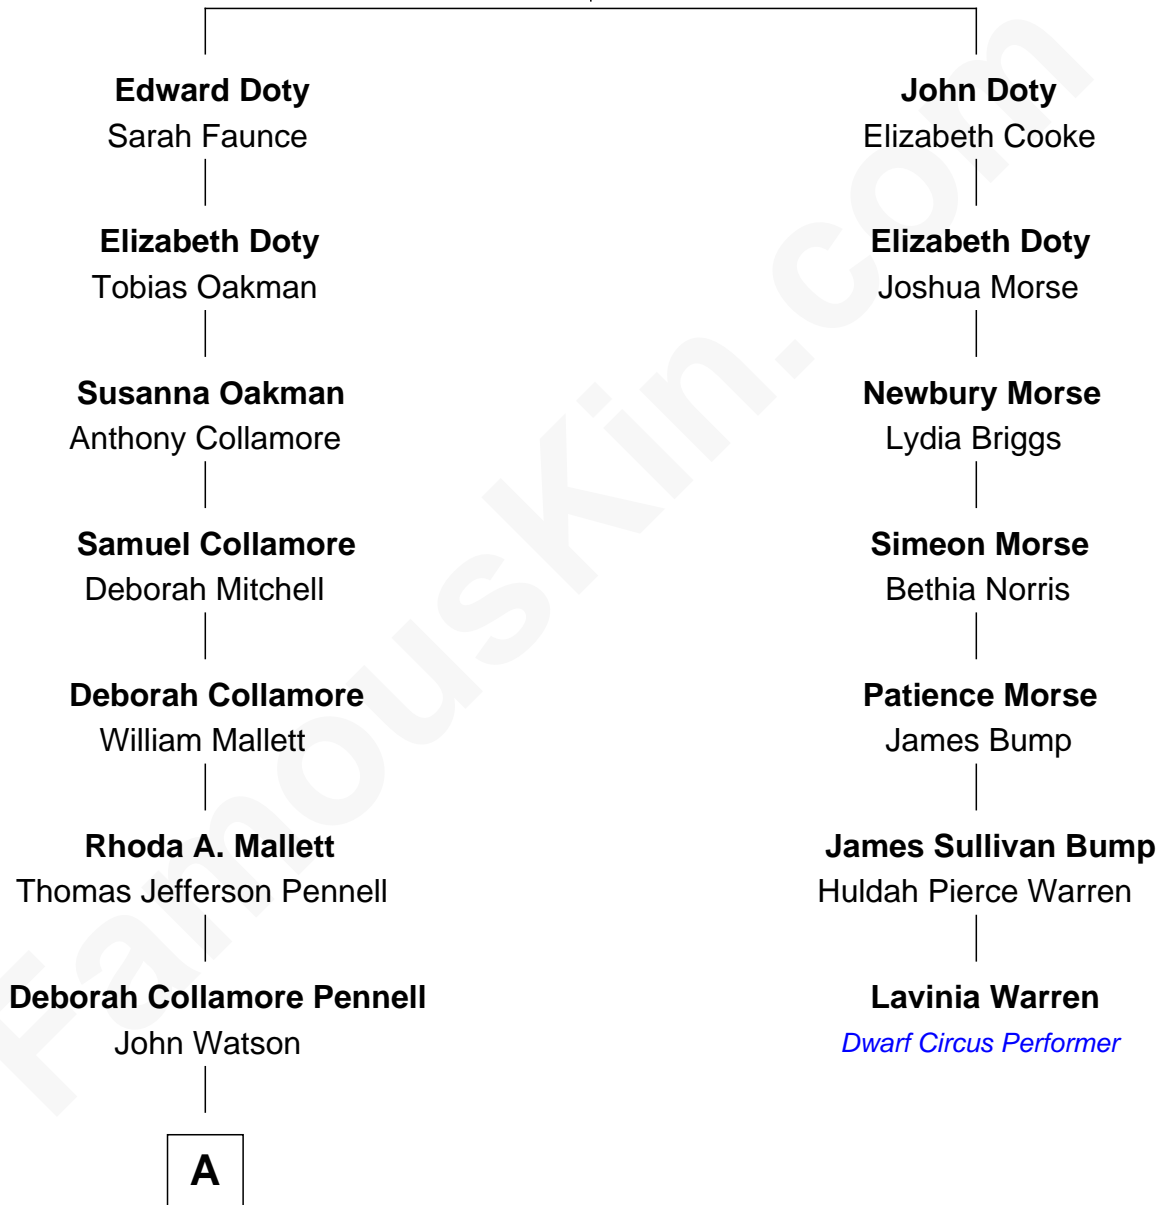

FamousKin.com Relationship Chart of

Warren Buffett

Chairman & CEO, Berkshire Hathaway

6th cousin 4 times removed of

Lavinia Warren

Dwarf Circus Performer

Edward Doty
Faith Clarke

A

—
Susan Ann Watson

Ford Bela Barber

—
Stella Frances Barber

John Ammon Stahl

—
Leila Stahl

Howard Homan Buffett

—
Warren Buffett

Chairman & CEO, Berkshire Hathaway

FamousKin.com