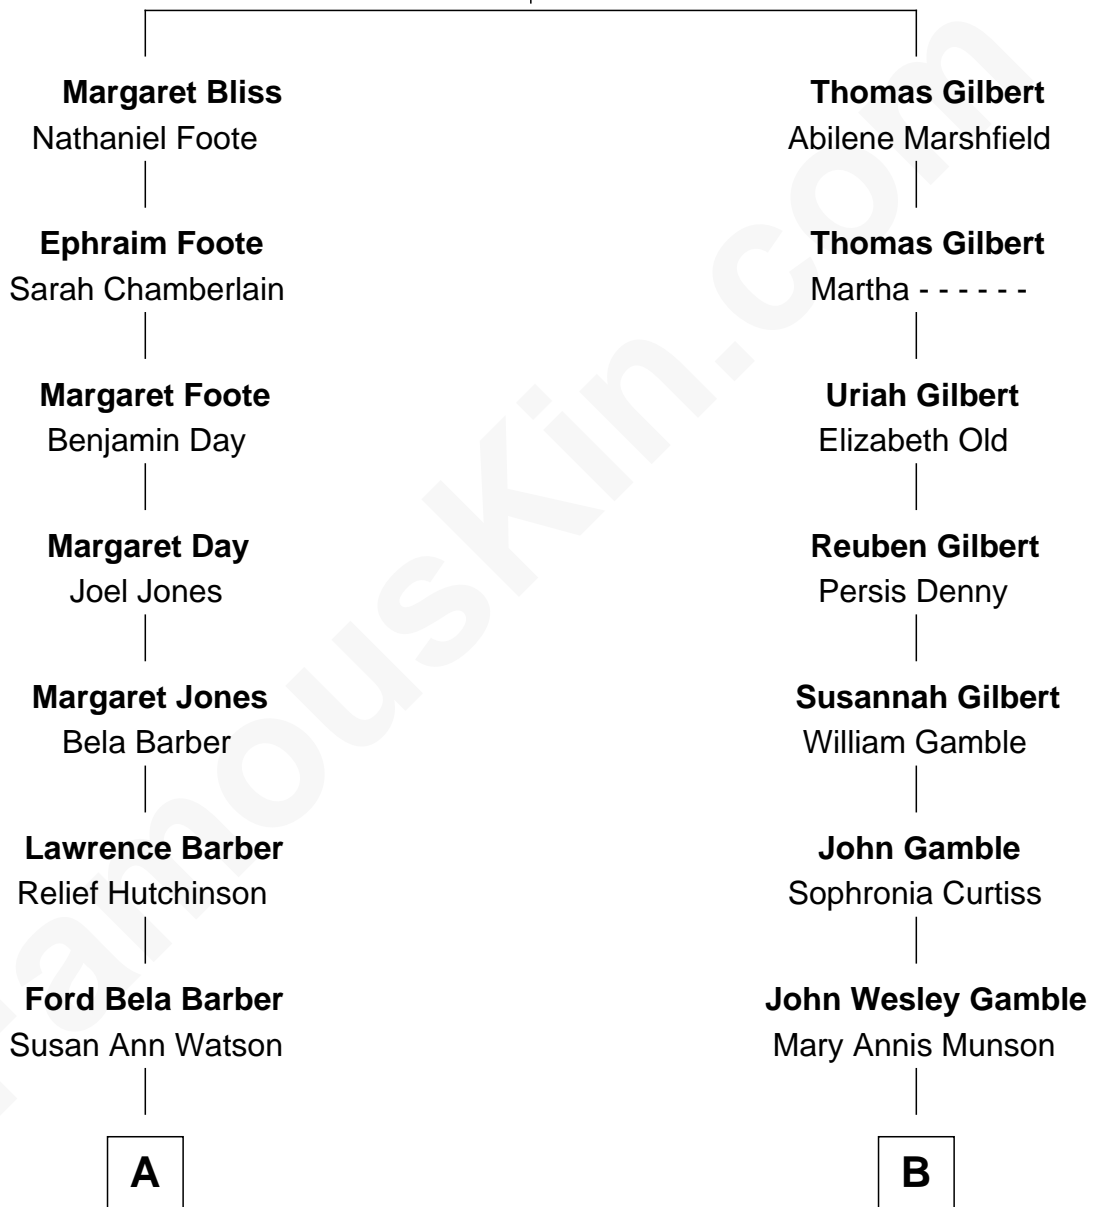

FamousKin.com Relationship Chart of

Warren Buffett

Chairman & CEO, Berkshire Hathaway

9th cousin 1 time removed of

Viggo Mortensen

Movie Actor

Catherine Chapin

*with husband
Nathaniel Bliss*

*with husband
Thomas Gilbert*

A

Stella Frances Barber

John Ammon Stahl

Leila Stahl

Howard Homan Buffett

Warren Buffett

Chairman & CEO, Berkshire Hathaway

B

John Munson Gamble

Blanche Ethelwyn Chapman

Mary Annis Gamble

Dr. Walter Sidney Atkinson

Grace Gamble Atkinson

Viggo Peter Mortensen

Viggo Mortensen