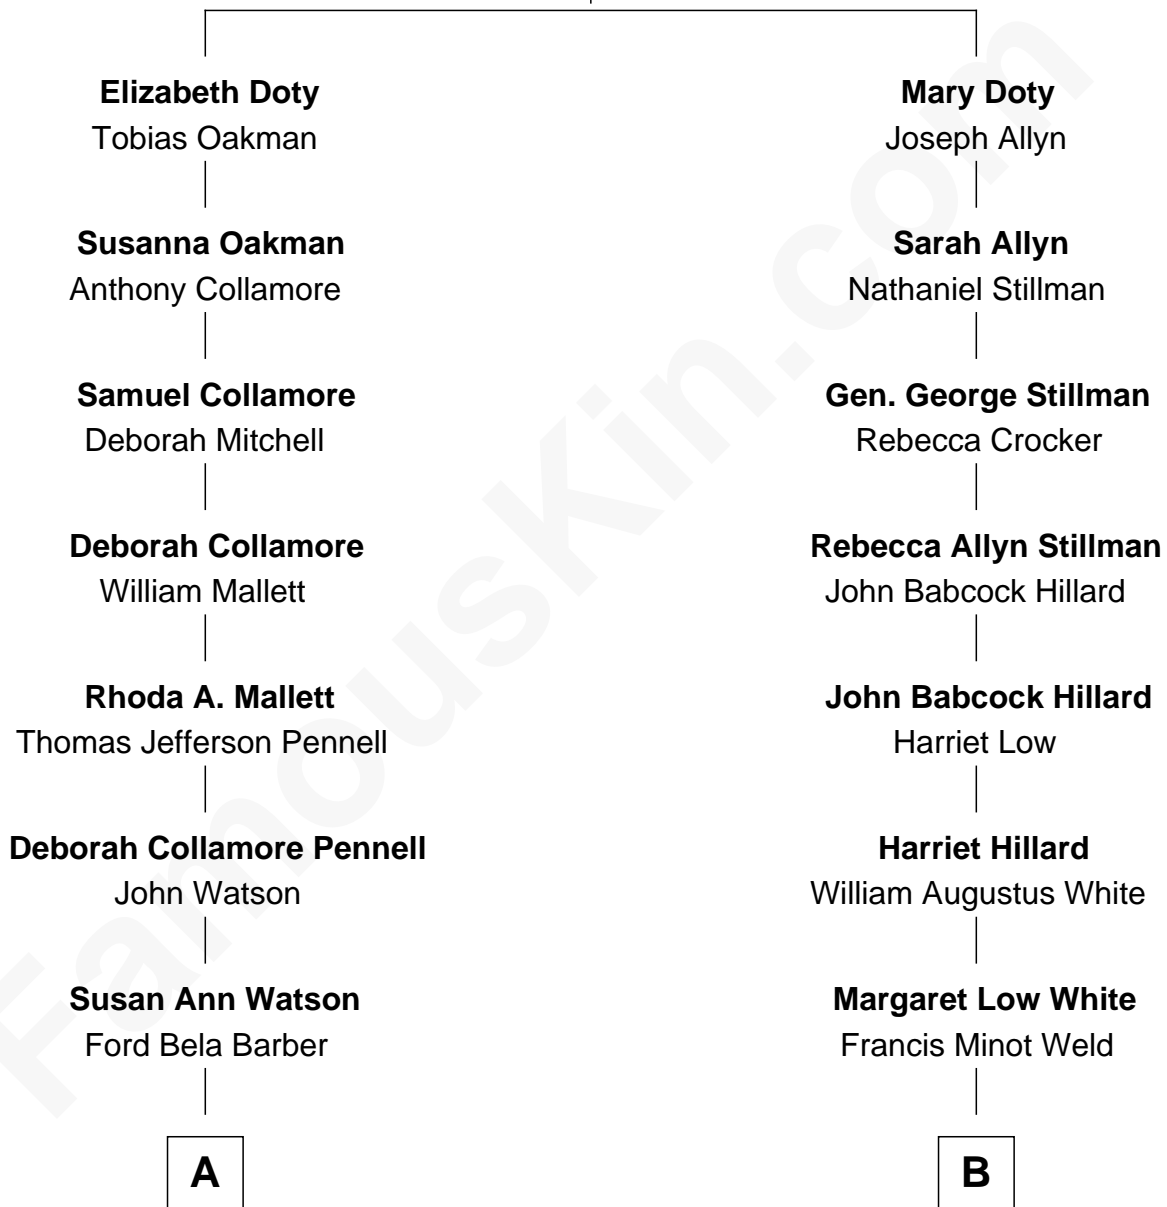

# FamousKin.com Relationship Chart of

**Warren Buffett**

*Chairman & CEO, Berkshire Hathaway*

8th cousin 1 time removed of

**Bill Weld**

*68th Governor of Massachusetts*

**Edward Doty**  
Sarah Faunce

FamousKin.com