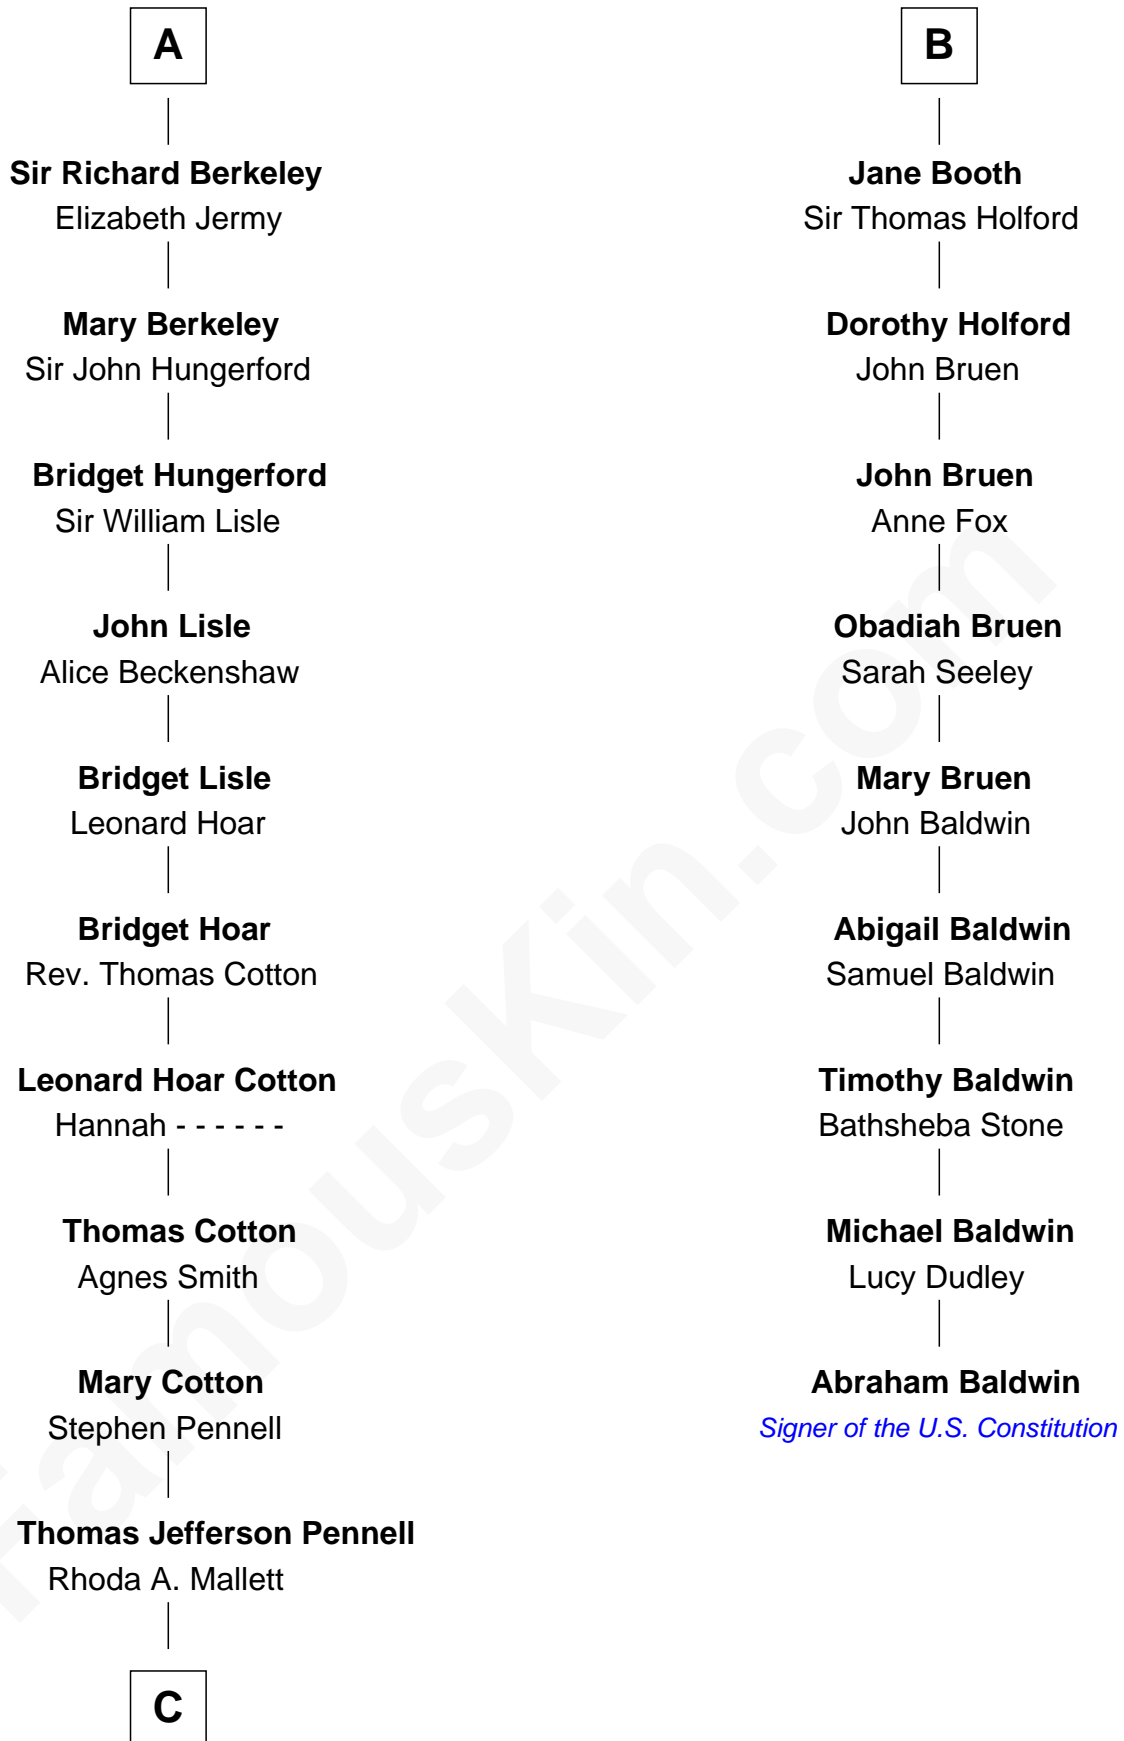

FamousKin.com Relationship Chart of

Warren Buffett

Chairman & CEO, Berkshire Hathaway

15th cousin 6 times removed of

Abraham Baldwin

Signer of the U.S. Constitution

C

Deborah Collamore Pennell

John Watson

Susan Ann Watson

Ford Bela Barber

Stella Frances Barber

John Ammon Stahl

Leila Stahl

Howard Homan Buffett

Warren Buffett