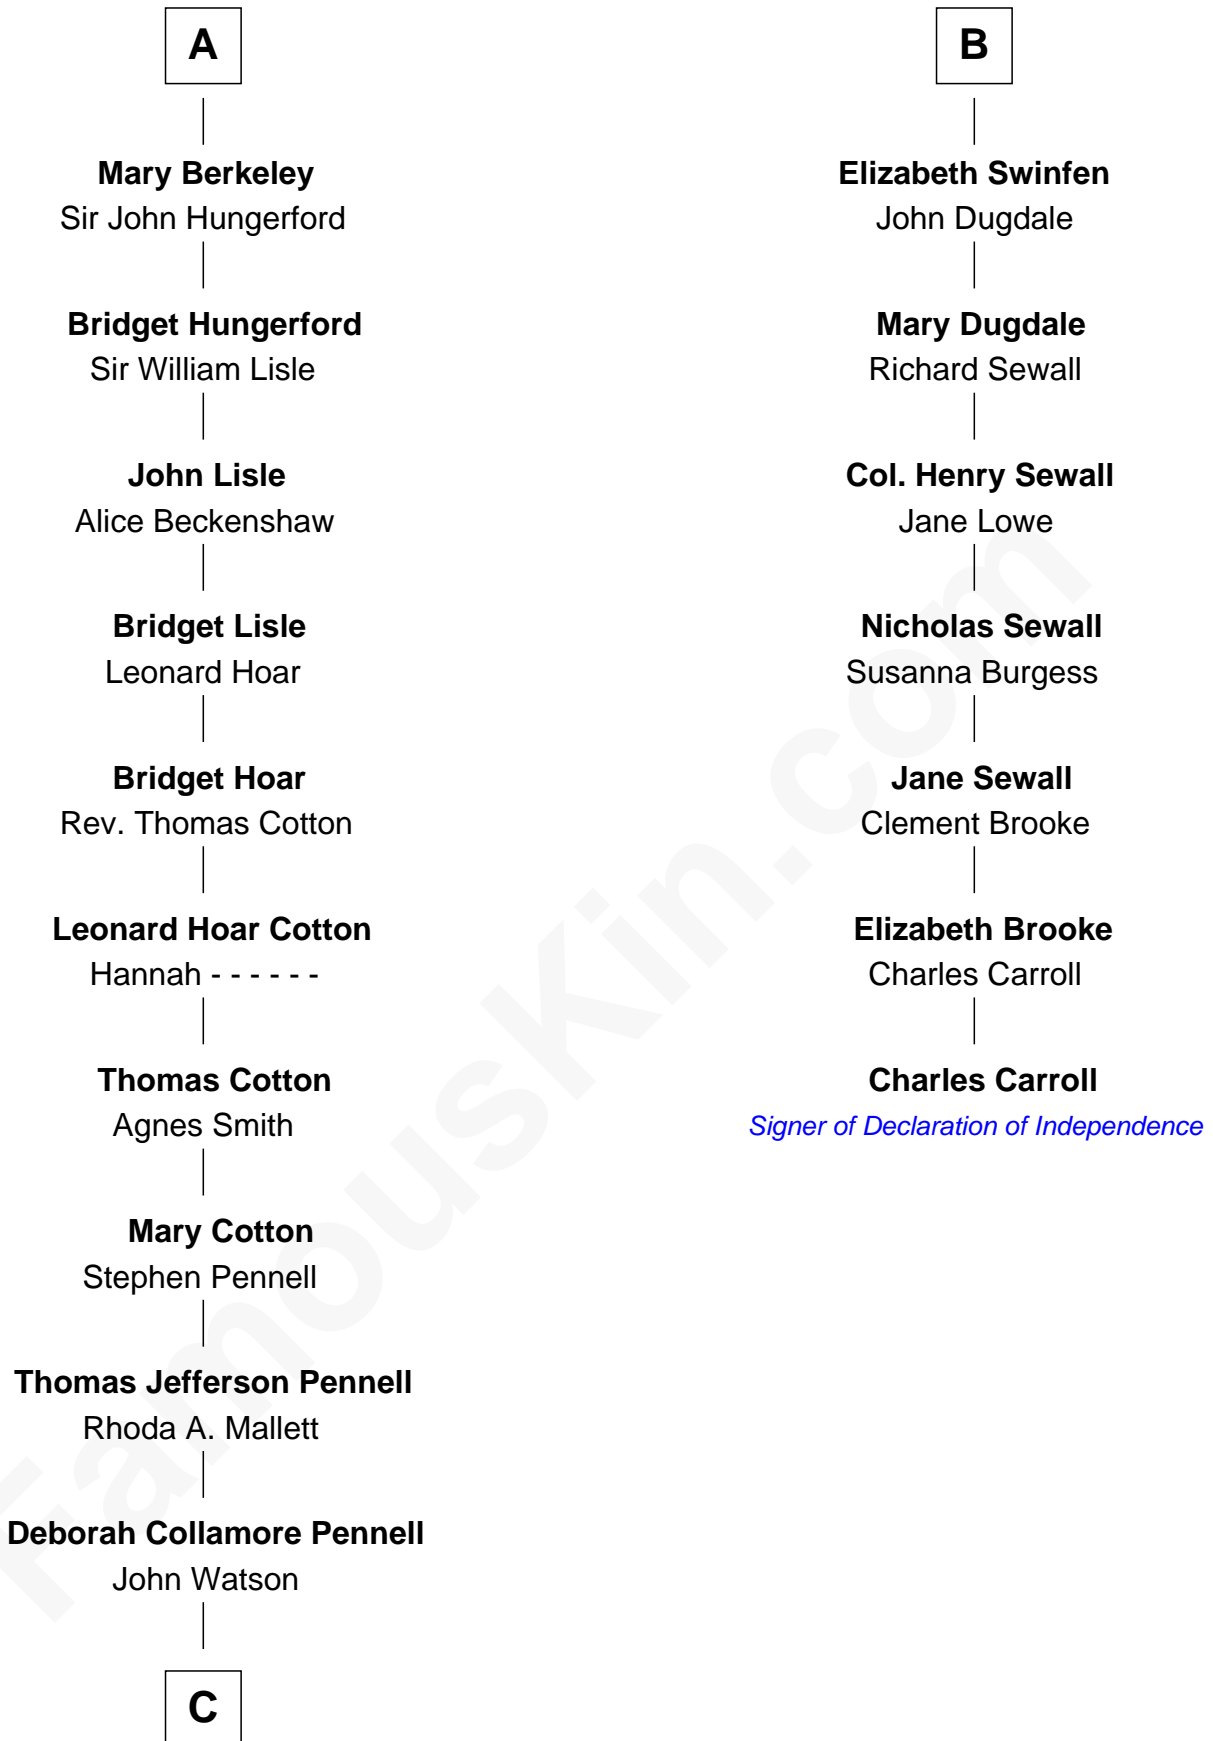

# FamousKin.com Relationship Chart of

**Warren Buffett**

*Chairman & CEO, Berkshire Hathaway*

13th cousin 7 times removed of

**Charles Carroll**

*Signer of the Declaration of Independence*

**C**

—  
**Susan Ann Watson**

Ford Bela Barber

—  
**Stella Frances Barber**

John Ammon Stahl

—  
**Leila Stahl**

Howard Homan Buffett

—  
**Warren Buffett**

*Chairman & CEO, Berkshire Hathaway*

FamousKin.com