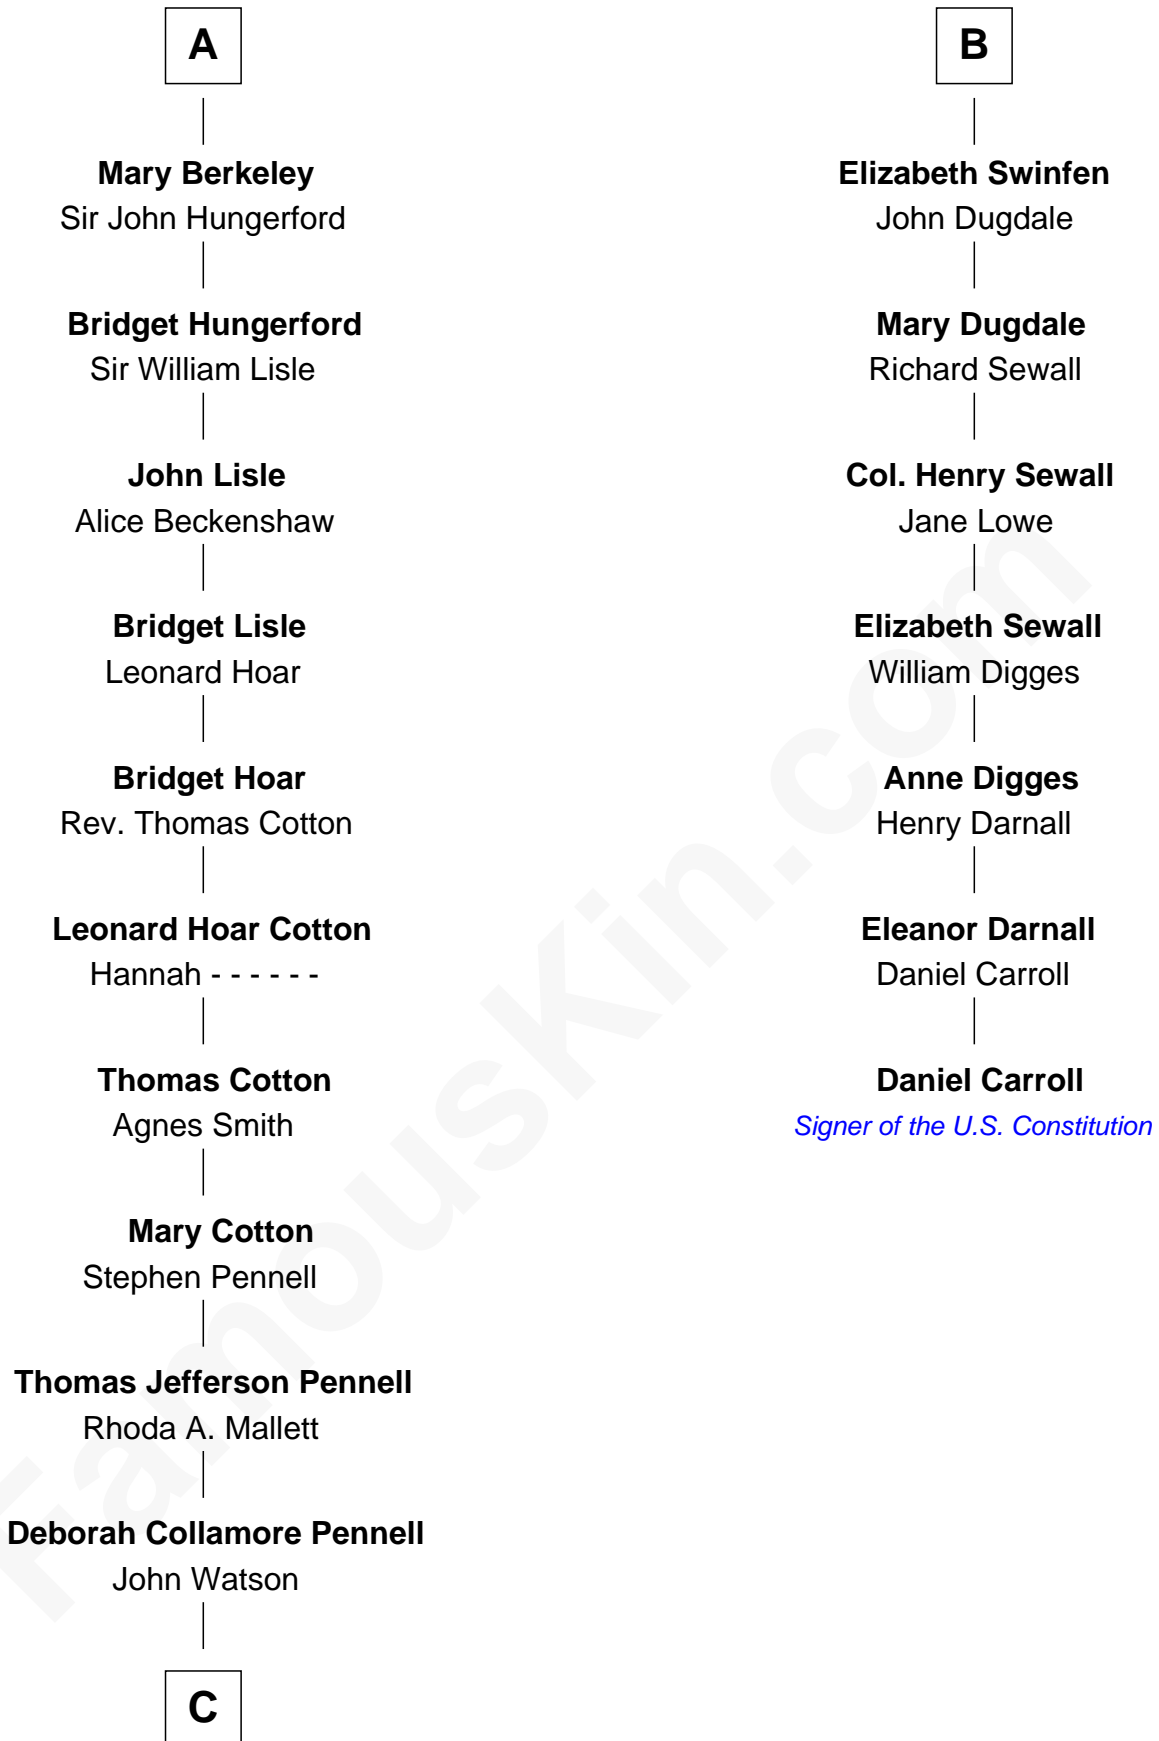

FamousKin.com Relationship Chart of

Warren Buffett

Chairman & CEO, Berkshire Hathaway

13th cousin 7 times removed of

Daniel Carroll

Signer of the U.S. Constitution

Sir John Stafford

Margaret Stafford

C

—
Susan Ann Watson

Ford Bela Barber

—
Stella Frances Barber

John Ammon Stahl

—
Leila Stahl

Howard Homan Buffett

—
Warren Buffett