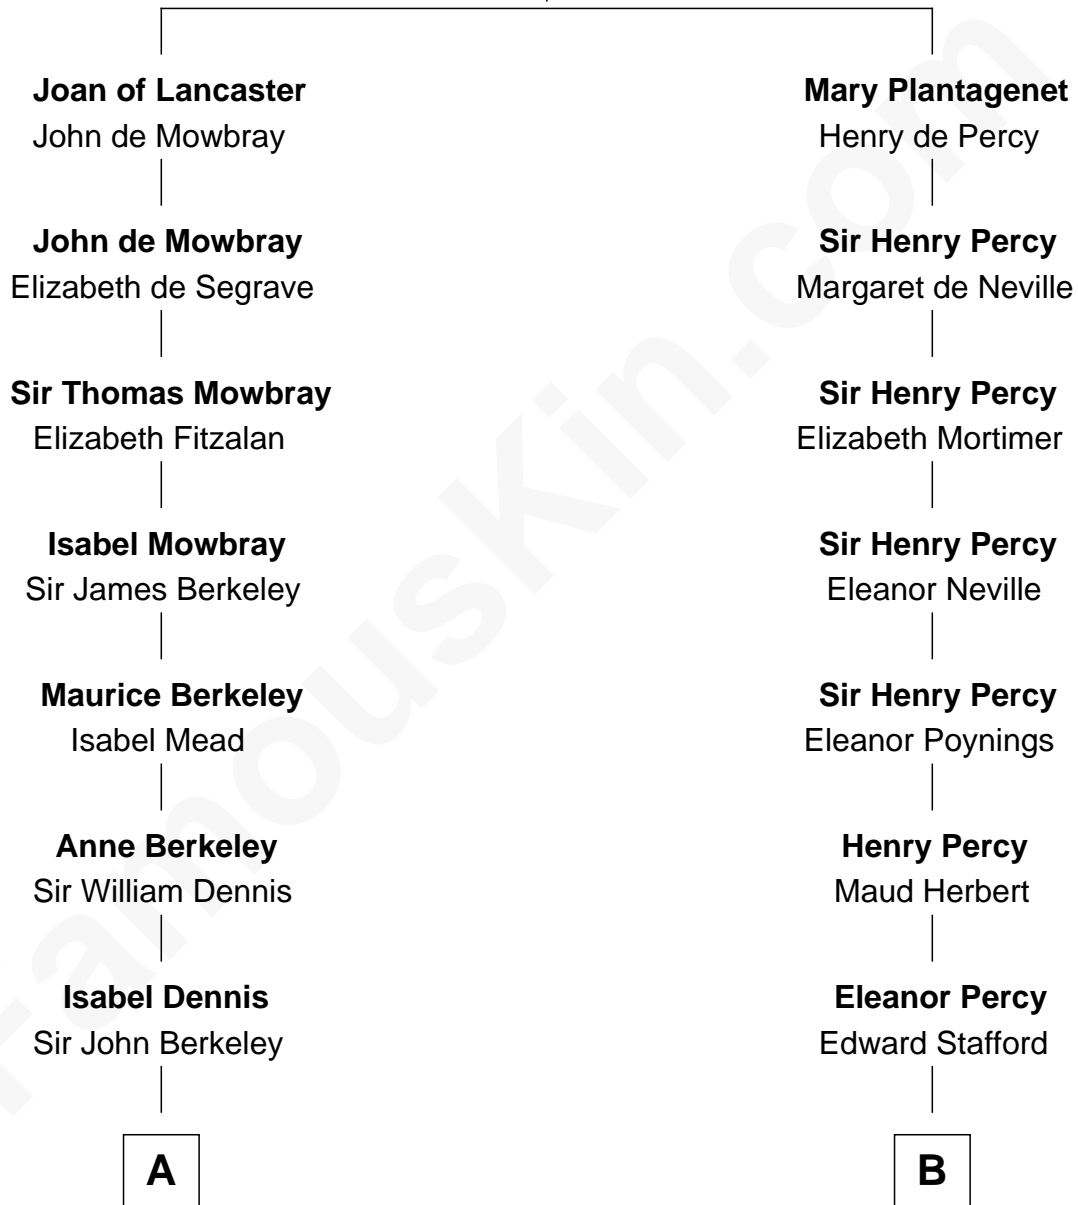

FamousKin.com Relationship Chart of

Warren Buffett

Chairman & CEO, Berkshire Hathaway

15th cousin 6 times removed of

Daniel Carroll

Signer of the U.S. Constitution

Henry Plantagenet
Maud de Chaworth

C

Deborah Collamore Pennell

John Watson

Susan Ann Watson

Ford Bela Barber

Stella Frances Barber

John Ammon Stahl

Leila Stahl

Howard Homan Buffett