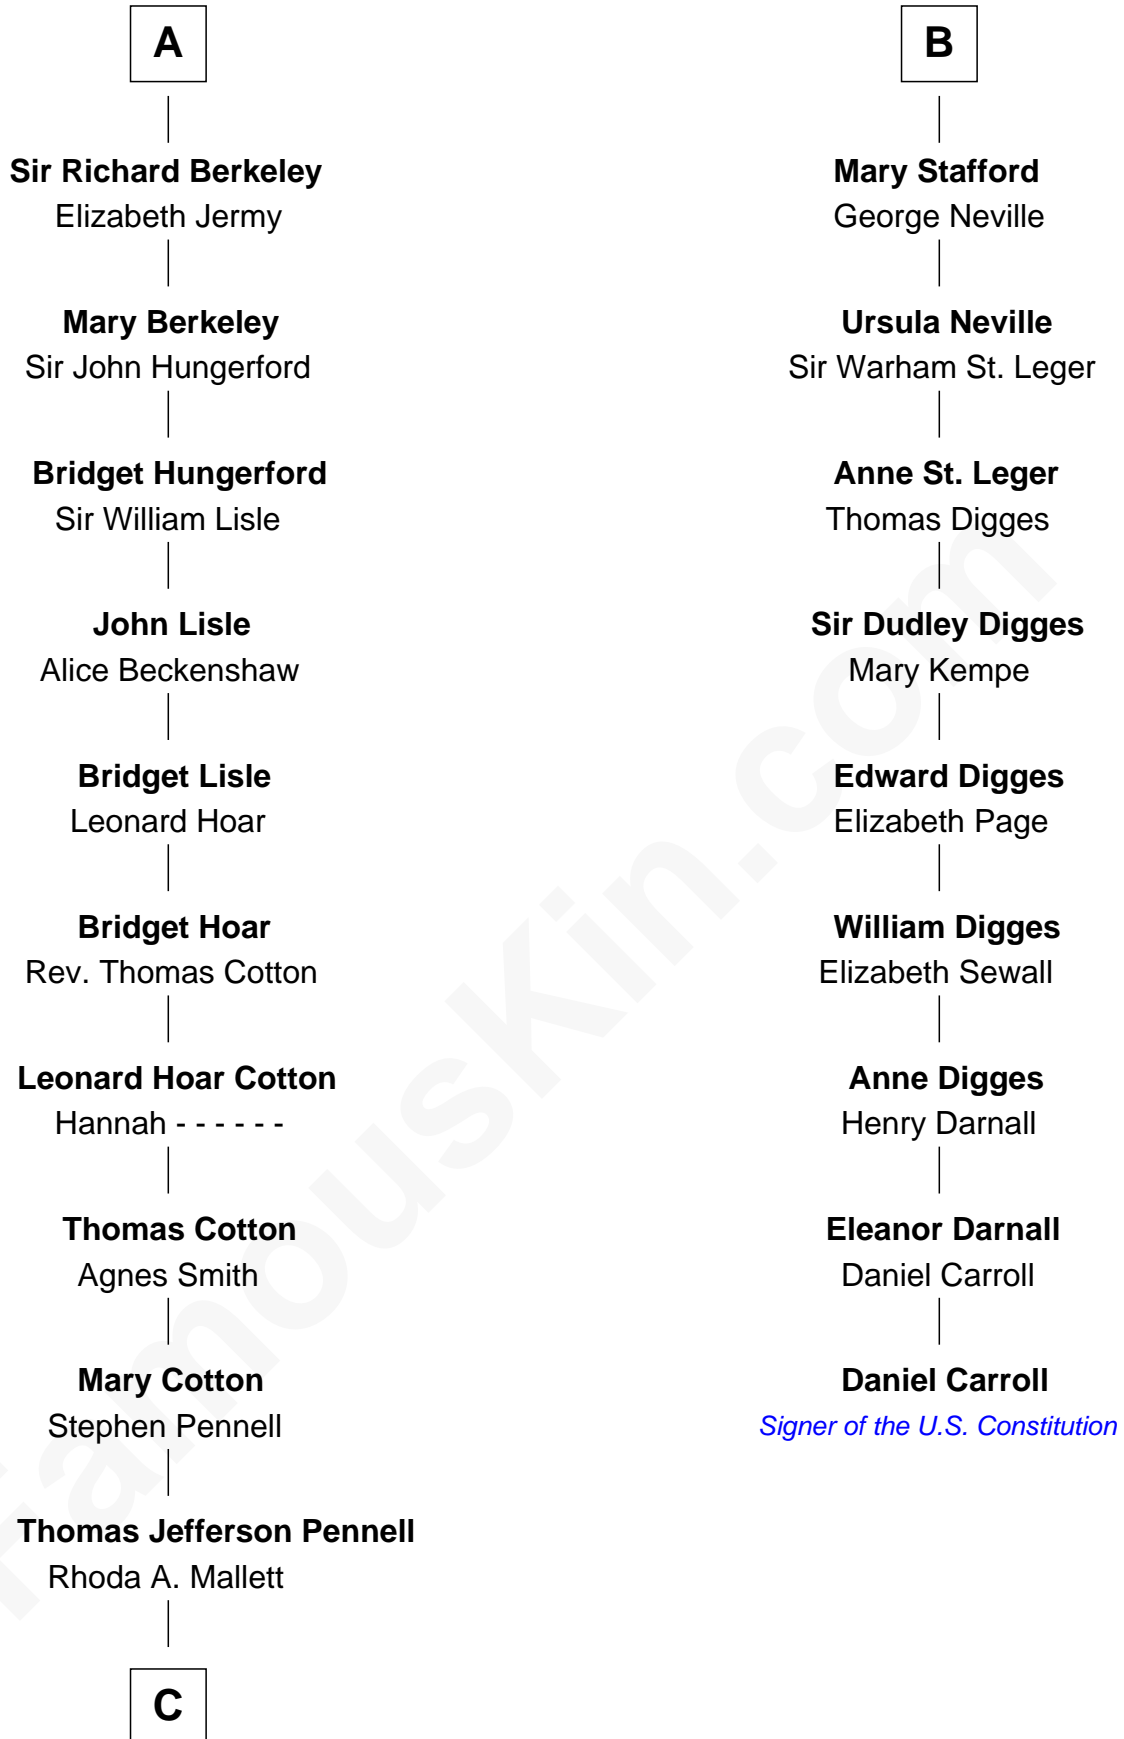

FamousKin.com Relationship Chart of

Warren Buffett

Chairman & CEO, Berkshire Hathaway

15th cousin 6 times removed of

Daniel Carroll

Signer of the U.S. Constitution

Henry Plantagenet
Maud de Chaworth

C

Deborah Collamore Pennell

John Watson

Susan Ann Watson

Ford Bela Barber

Stella Frances Barber

John Ammon Stahl

Leila Stahl

Howard Homan Buffett