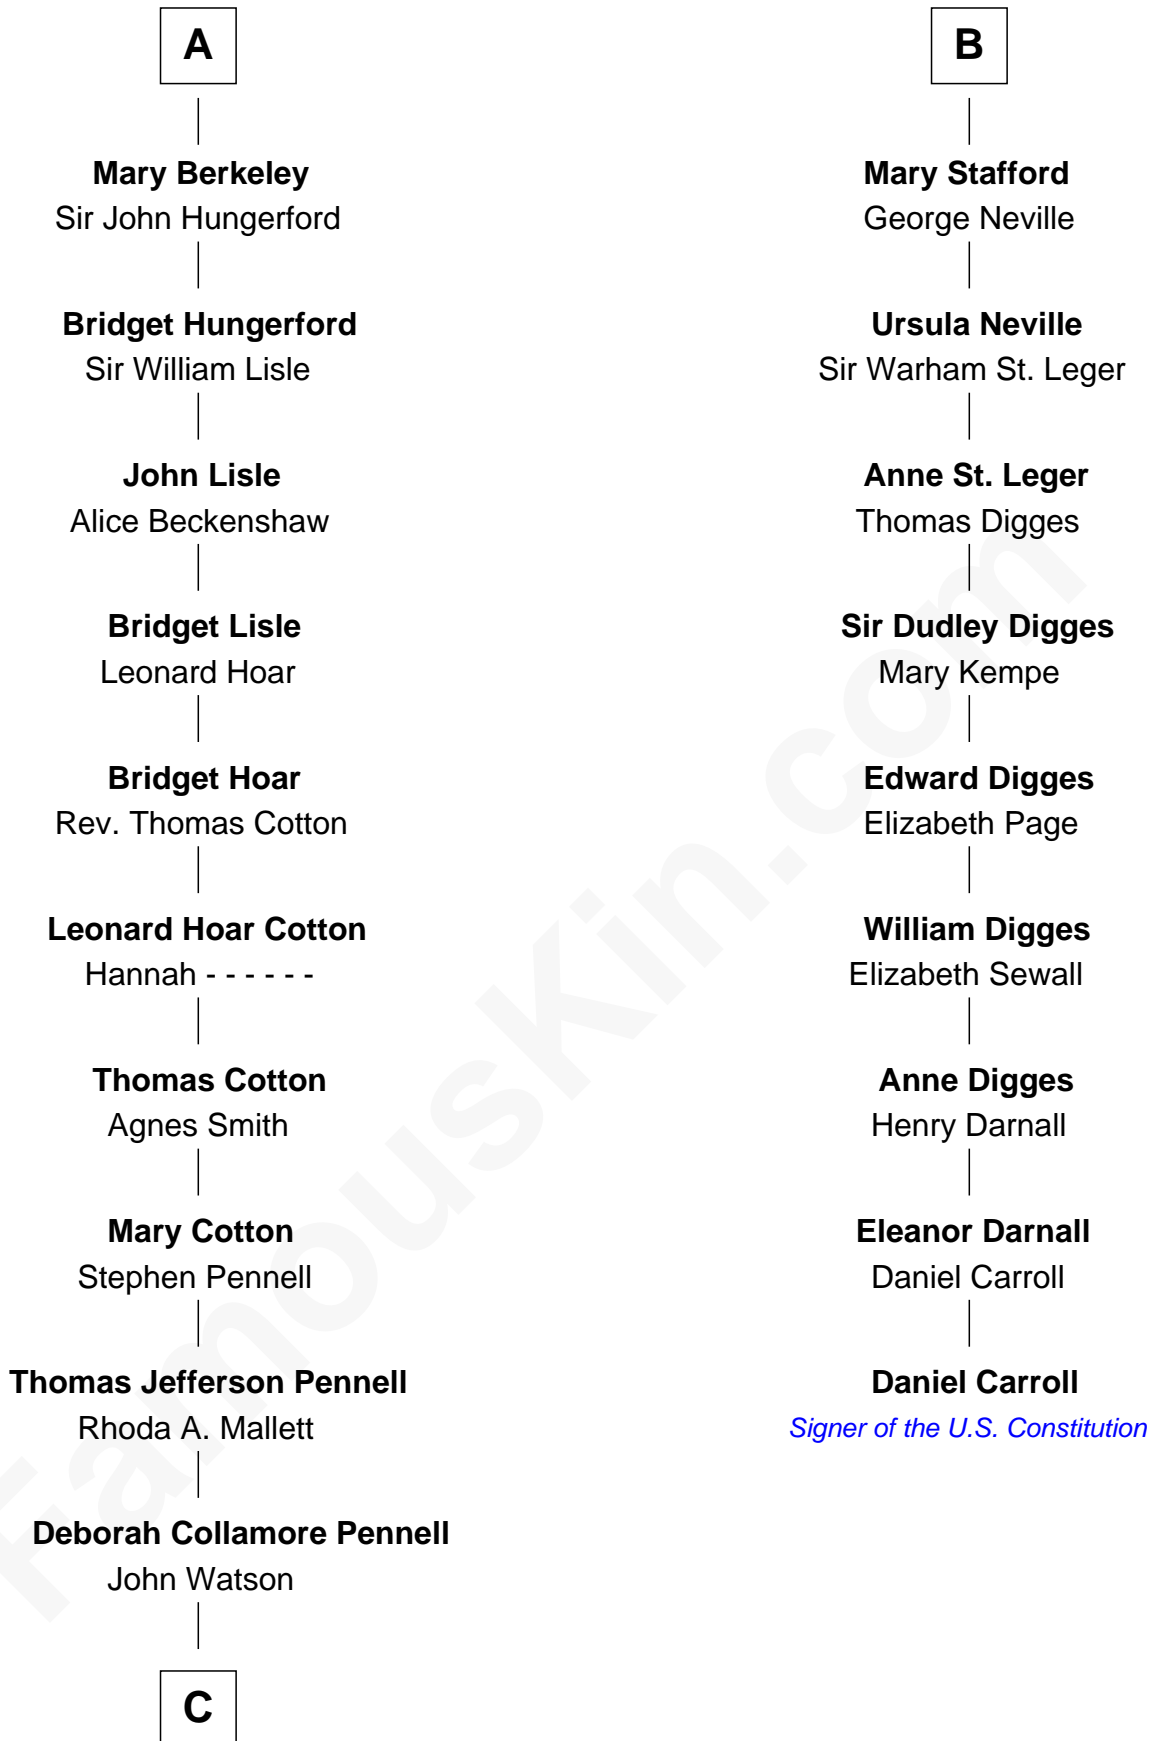

# FamousKin.com Relationship Chart of

**Warren Buffett**

*Chairman & CEO, Berkshire Hathaway*

15th cousin 5 times removed of

**Daniel Carroll**

*Signer of the U.S. Constitution*

**C**

—  
**Susan Ann Watson**

Ford Bela Barber

—  
**Stella Frances Barber**

John Ammon Stahl

—  
**Leila Stahl**

Howard Homan Buffett

—  
**Warren Buffett**

*Chairman & CEO, Berkshire Hathaway*

FamousKin.com