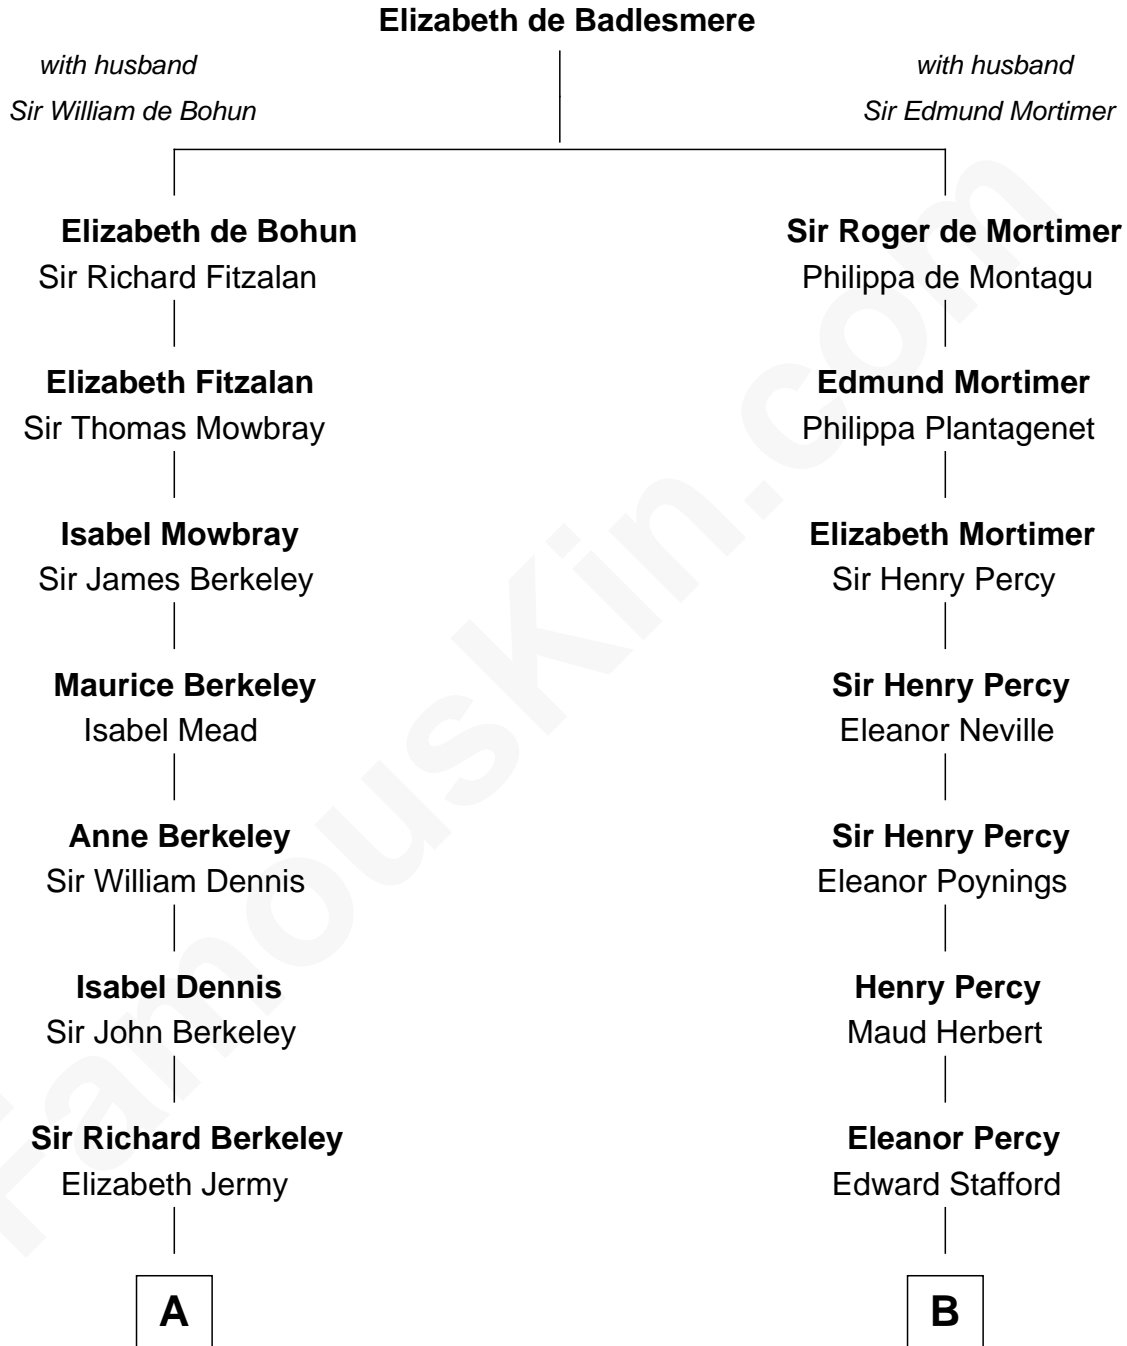

# FamousKin.com Relationship Chart of

**Warren Buffett**

*Chairman & CEO, Berkshire Hathaway*

15th cousin 5 times removed of

**Daniel Carroll**

*Signer of the U.S. Constitution*

**C**

—  
**Susan Ann Watson**

Ford Bela Barber

—  
**Stella Frances Barber**

John Ammon Stahl

—  
**Leila Stahl**

Howard Homan Buffett

—  
**Warren Buffett**

*Chairman & CEO, Berkshire Hathaway*

FamousKin.com