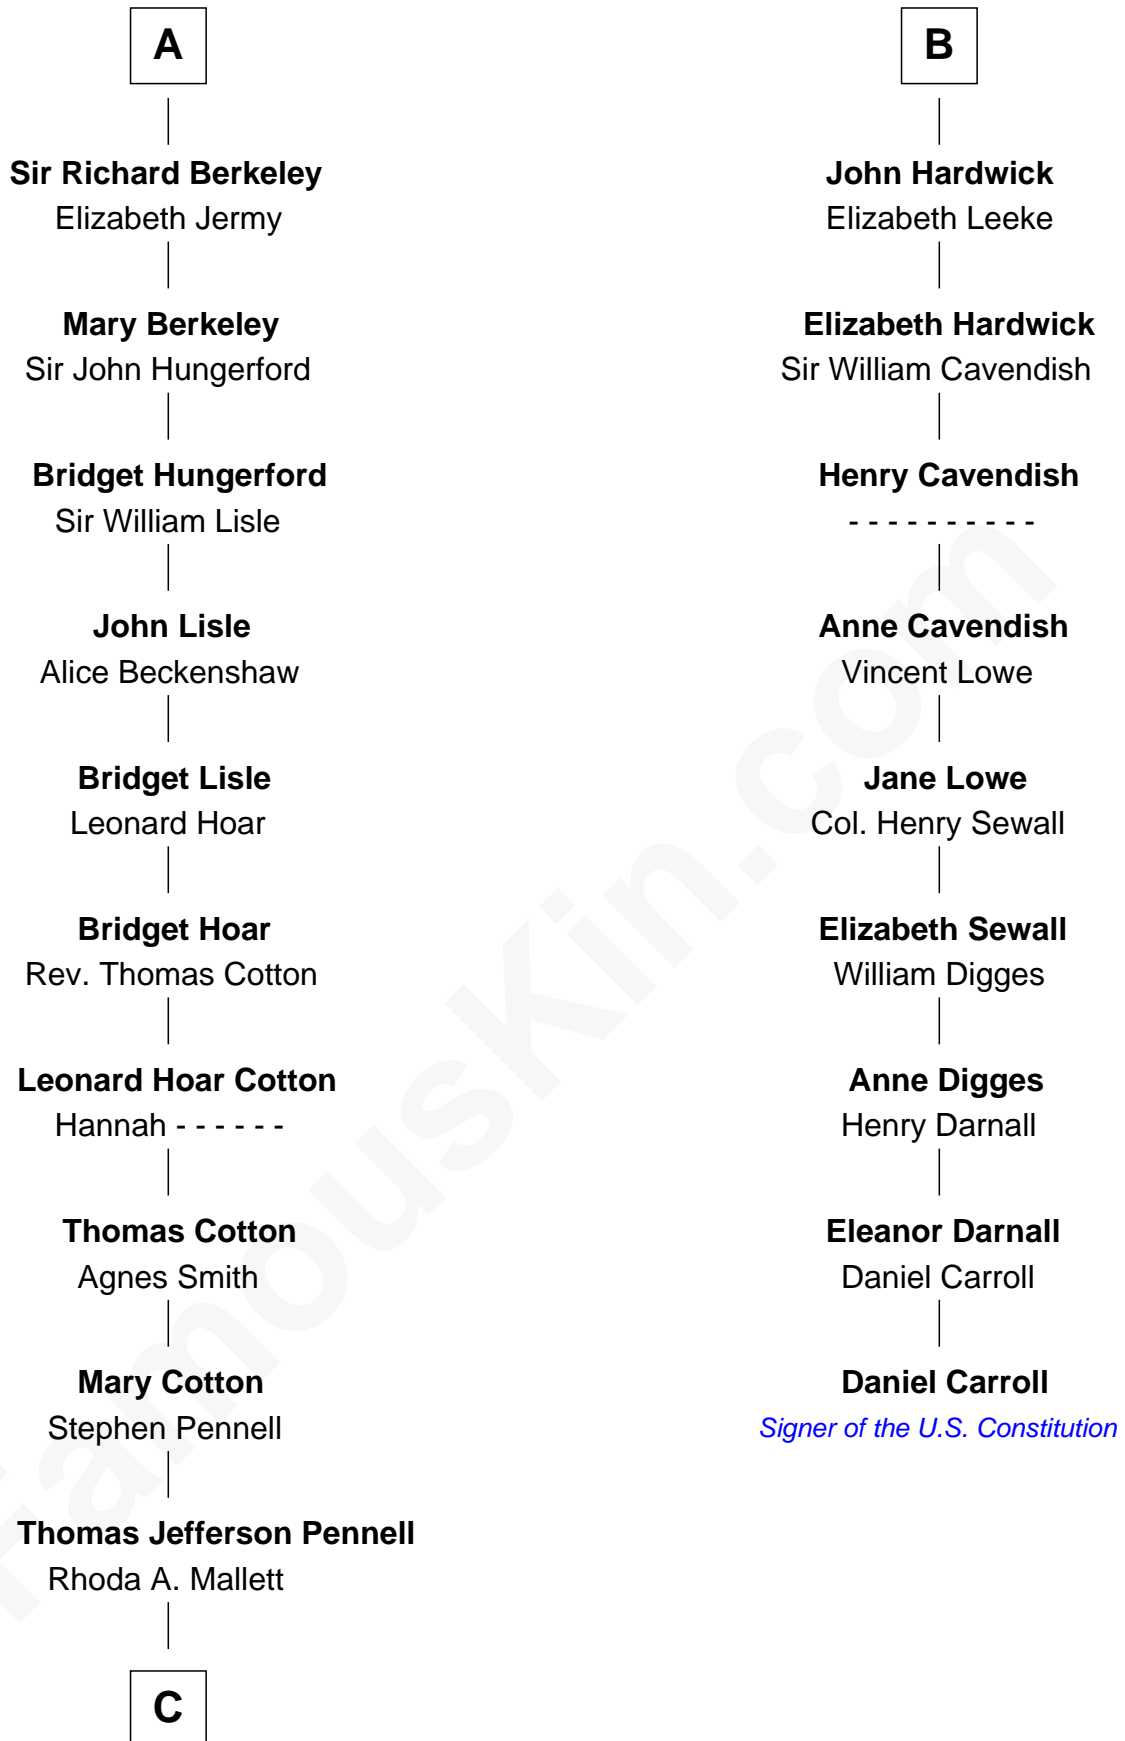

FamousKin.com Relationship Chart of

Warren Buffett

Chairman & CEO, Berkshire Hathaway

15th cousin 6 times removed of

Daniel Carroll

Signer of the U.S. Constitution

Humphrey de Bohun

Elizabeth Plantagenet

Sir William de Bohun
Elizabeth de Badlesmere

Elizabeth de Bohun
Sir Richard Fitzalan

Elizabeth Fitzalan
Sir Thomas Mowbray

Isabel Mowbray
Sir James Berkeley

Maurice Berkeley
Isabel Mead

Anne Berkeley
Sir William Dennis

Isabel Dennis
Sir John Berkeley

A

Eleanor de Bohun
Sir James le Boteler

Pernel le Boteler
Sir Gilbert Talbot

Sir Richard Talbot
Ankaret le Strange

Mary Talbot
Sir Thomas Greene

Sir Thomas Greene
Marine Bellers

Anne Greene
Sir Thomas Pinchbeck

Elizabeth Pinchbeck
John Hardwick

B

C

Deborah Collamore Pennell

John Watson

Susan Ann Watson

Ford Bela Barber