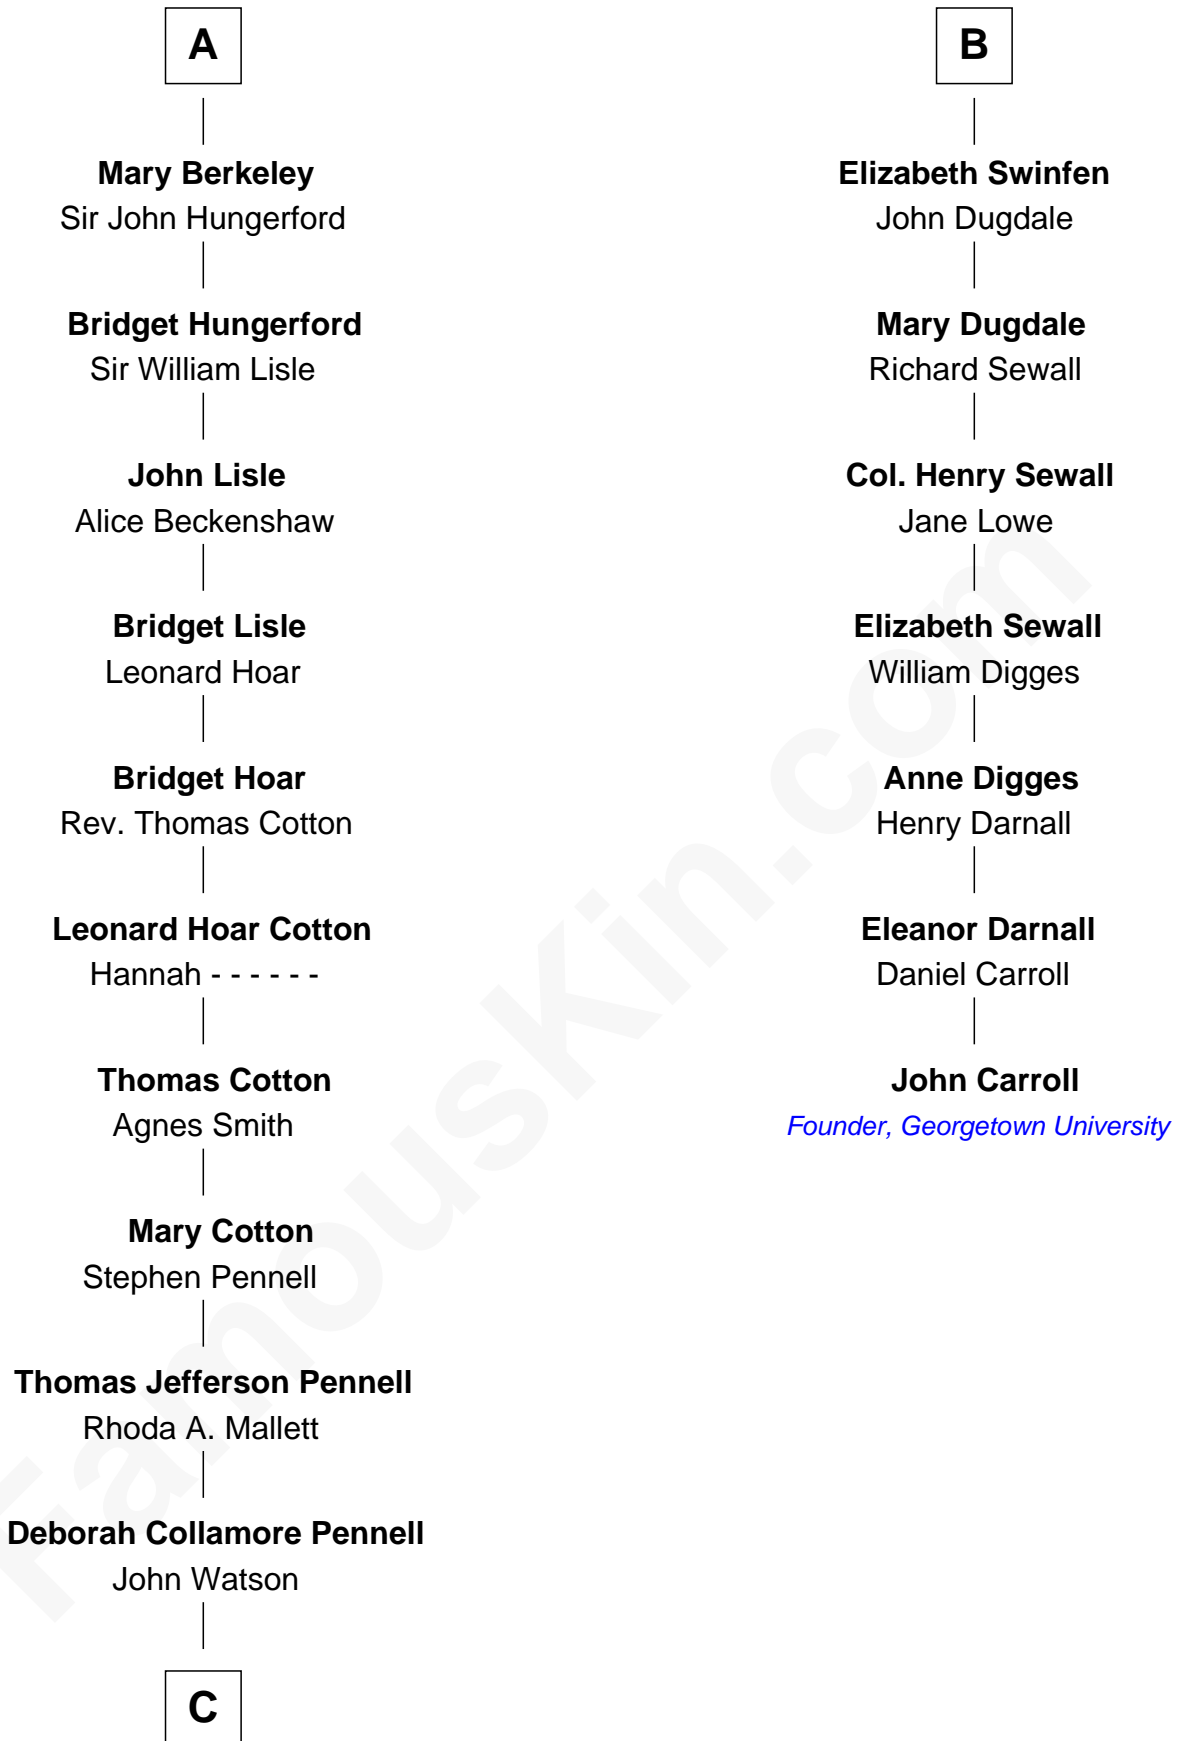

FamousKin.com

Relationship Chart of

Warren Buffett

Chairman & CEO, Berkshire Hathaway

13th cousin 7 times removed of

John Carroll

Founder of Georgetown University

C

—
Susan Ann Watson

Ford Bela Barber

—
Stella Frances Barber

John Ammon Stahl

—
Leila Stahl

Howard Homan Buffett

—
Warren Buffett

Chairman & CEO, Berkshire Hathaway