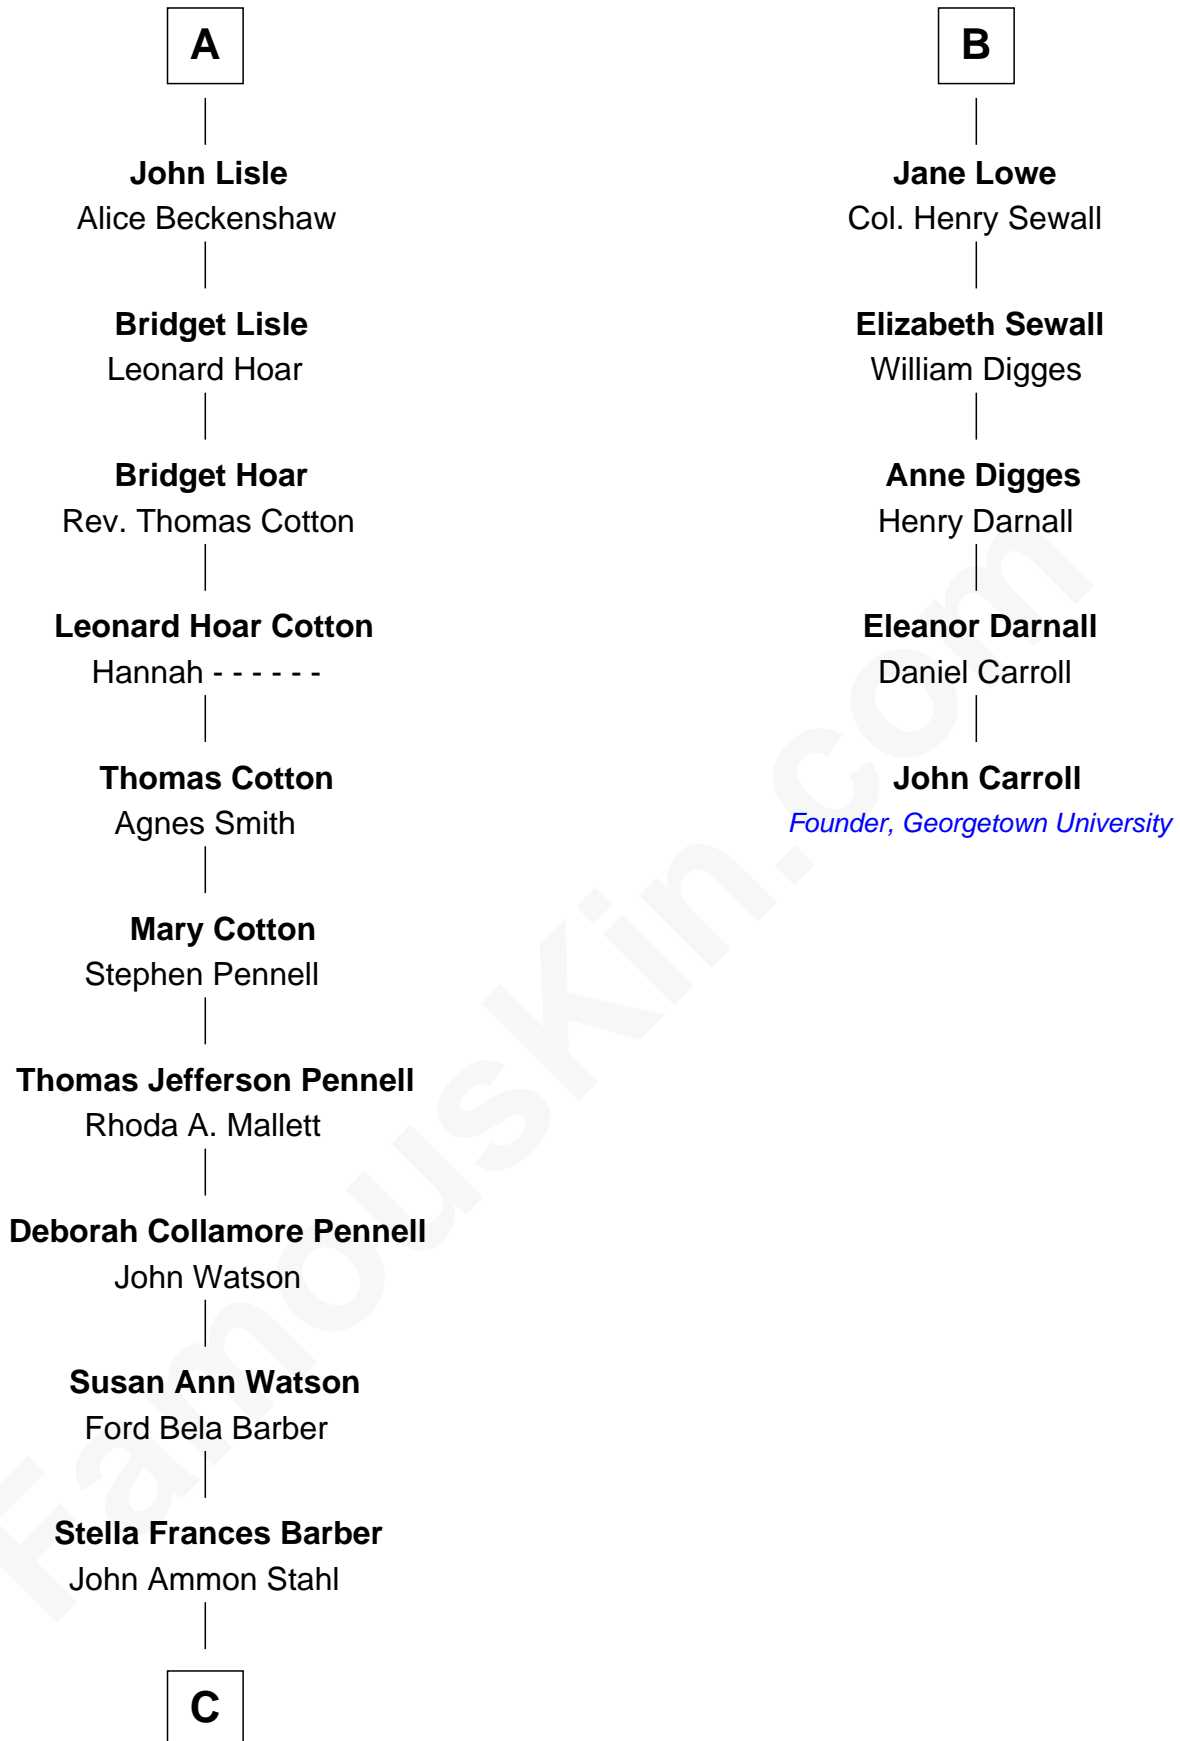

FamousKin.com Relationship Chart of

Warren Buffett

Chairman & CEO, Berkshire Hathaway

11th cousin 7 times removed of

John Carroll

Founder of Georgetown University

Sir Thomas Aylesbury

Katherine Pabenham

C

—
Leila Stahl

Howard Homan Buffett

—
Warren Buffett

Chairman & CEO, Berkshire Hathaway

FamousKin.com