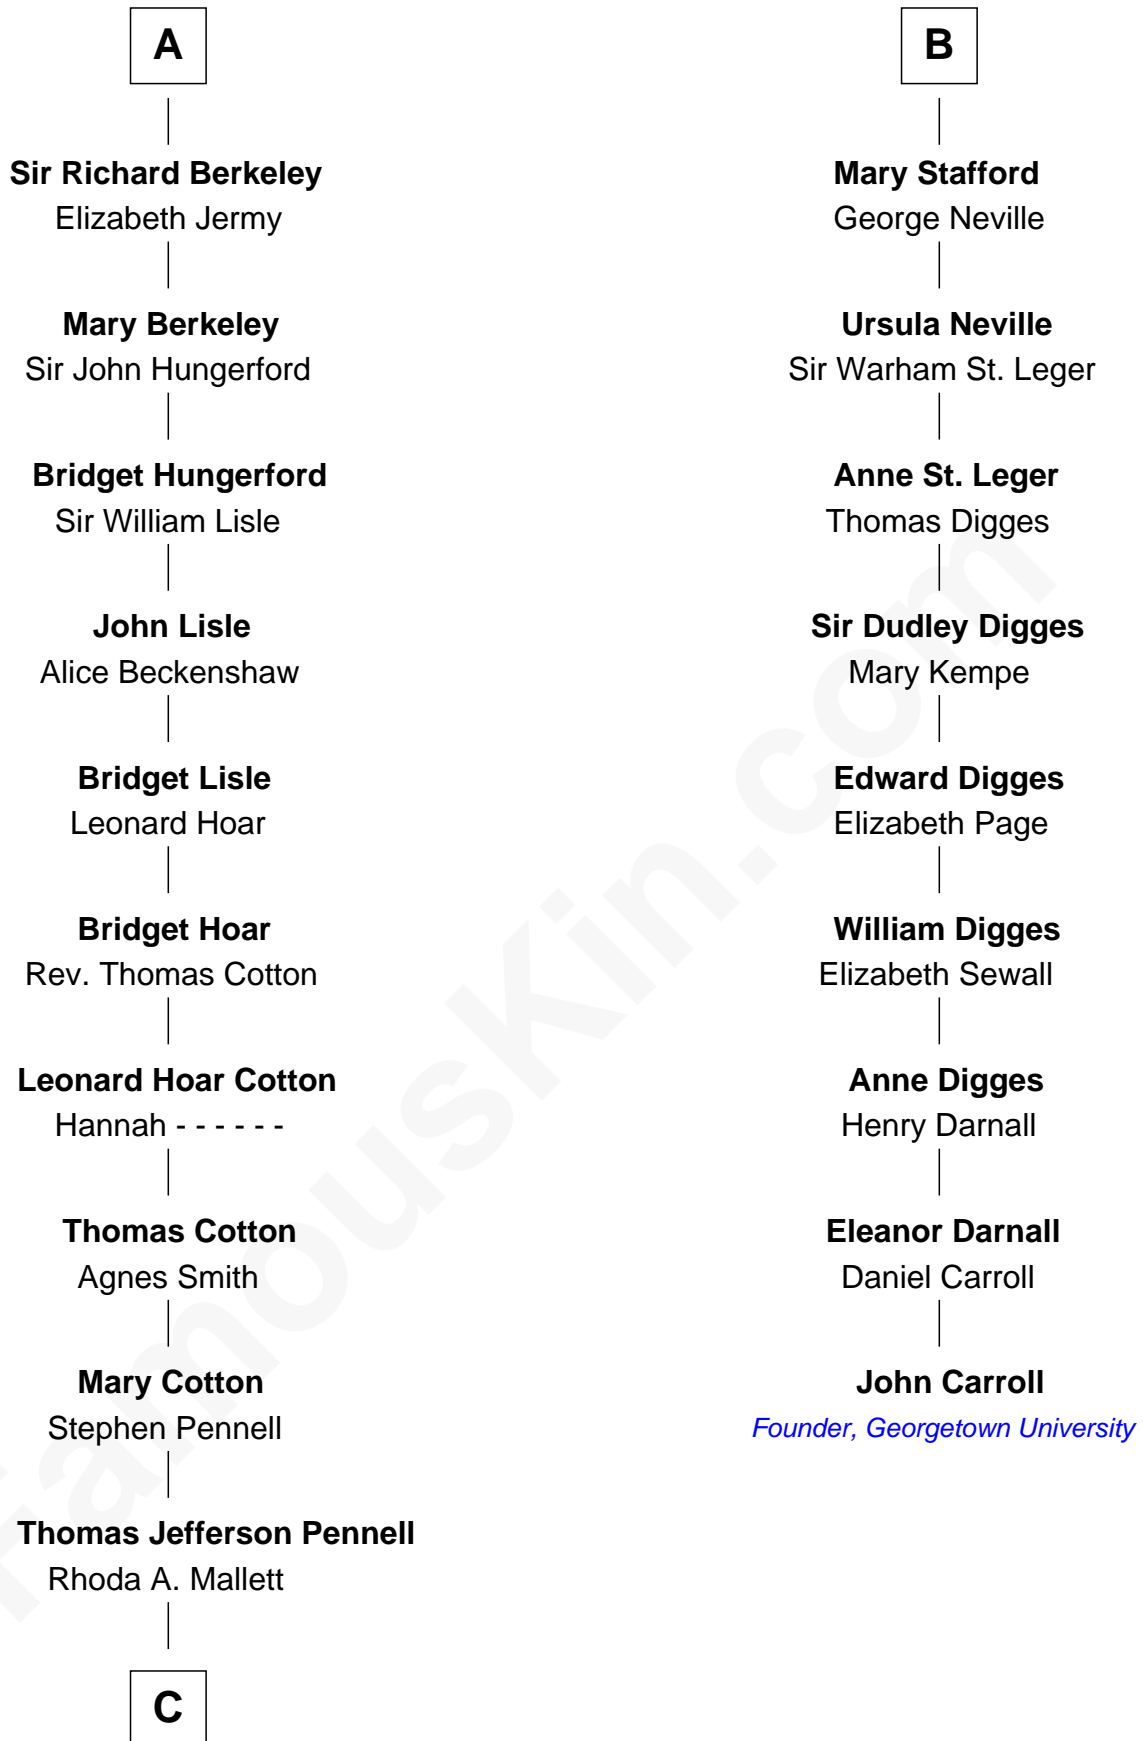

FamousKin.com

Relationship Chart of

Warren Buffett

Chairman & CEO, Berkshire Hathaway

15th cousin 6 times removed of

John Carroll

Founder of Georgetown University

Henry Plantagenet
Maud de Chaworth

C

Deborah Collamore Pennell

John Watson

Susan Ann Watson

Ford Bela Barber

Stella Frances Barber

John Ammon Stahl

Leila Stahl