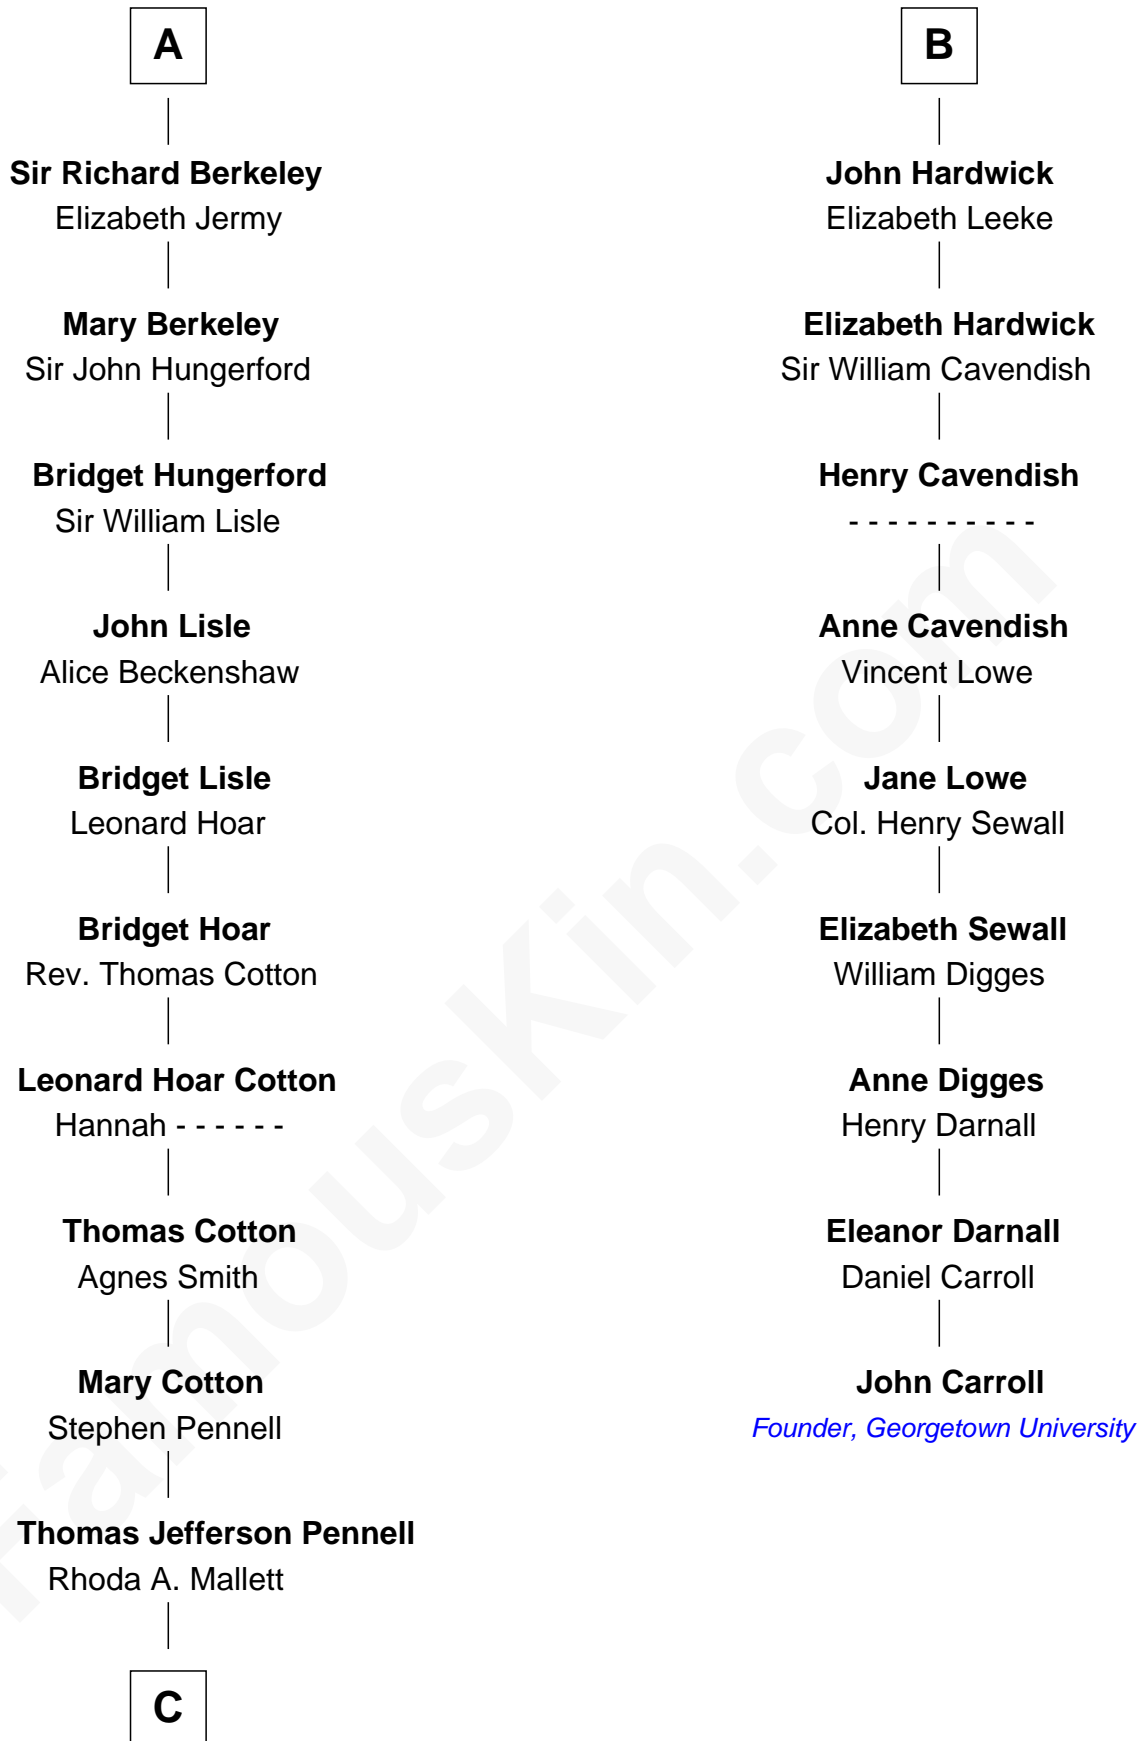

FamousKin.com Relationship Chart of

Warren Buffett

Chairman & CEO, Berkshire Hathaway

15th cousin 6 times removed of

John Carroll

Founder of Georgetown University

Humphrey de Bohun

Elizabeth Plantagenet

Sir William de Bohun
Elizabeth de Badlesmere

Elizabeth de Bohun
Sir Richard Fitzalan

Elizabeth Fitzalan
Sir Thomas Mowbray

Isabel Mowbray
Sir James Berkeley

Maurice Berkeley
Isabel Mead

Anne Berkeley
Sir William Dennis

Isabel Dennis
Sir John Berkeley

A

Eleanor de Bohun
Sir James le Boteler

Pernel le Boteler
Sir Gilbert Talbot

Sir Richard Talbot
Ankaret le Strange

Mary Talbot
Sir Thomas Greene

Sir Thomas Greene
Marine Bellers

Anne Greene
Sir Thomas Pinchbeck

Elizabeth Pinchbeck
John Hardwick

B

C

Deborah Collamore Pennell

John Watson

Susan Ann Watson

Ford Bela Barber