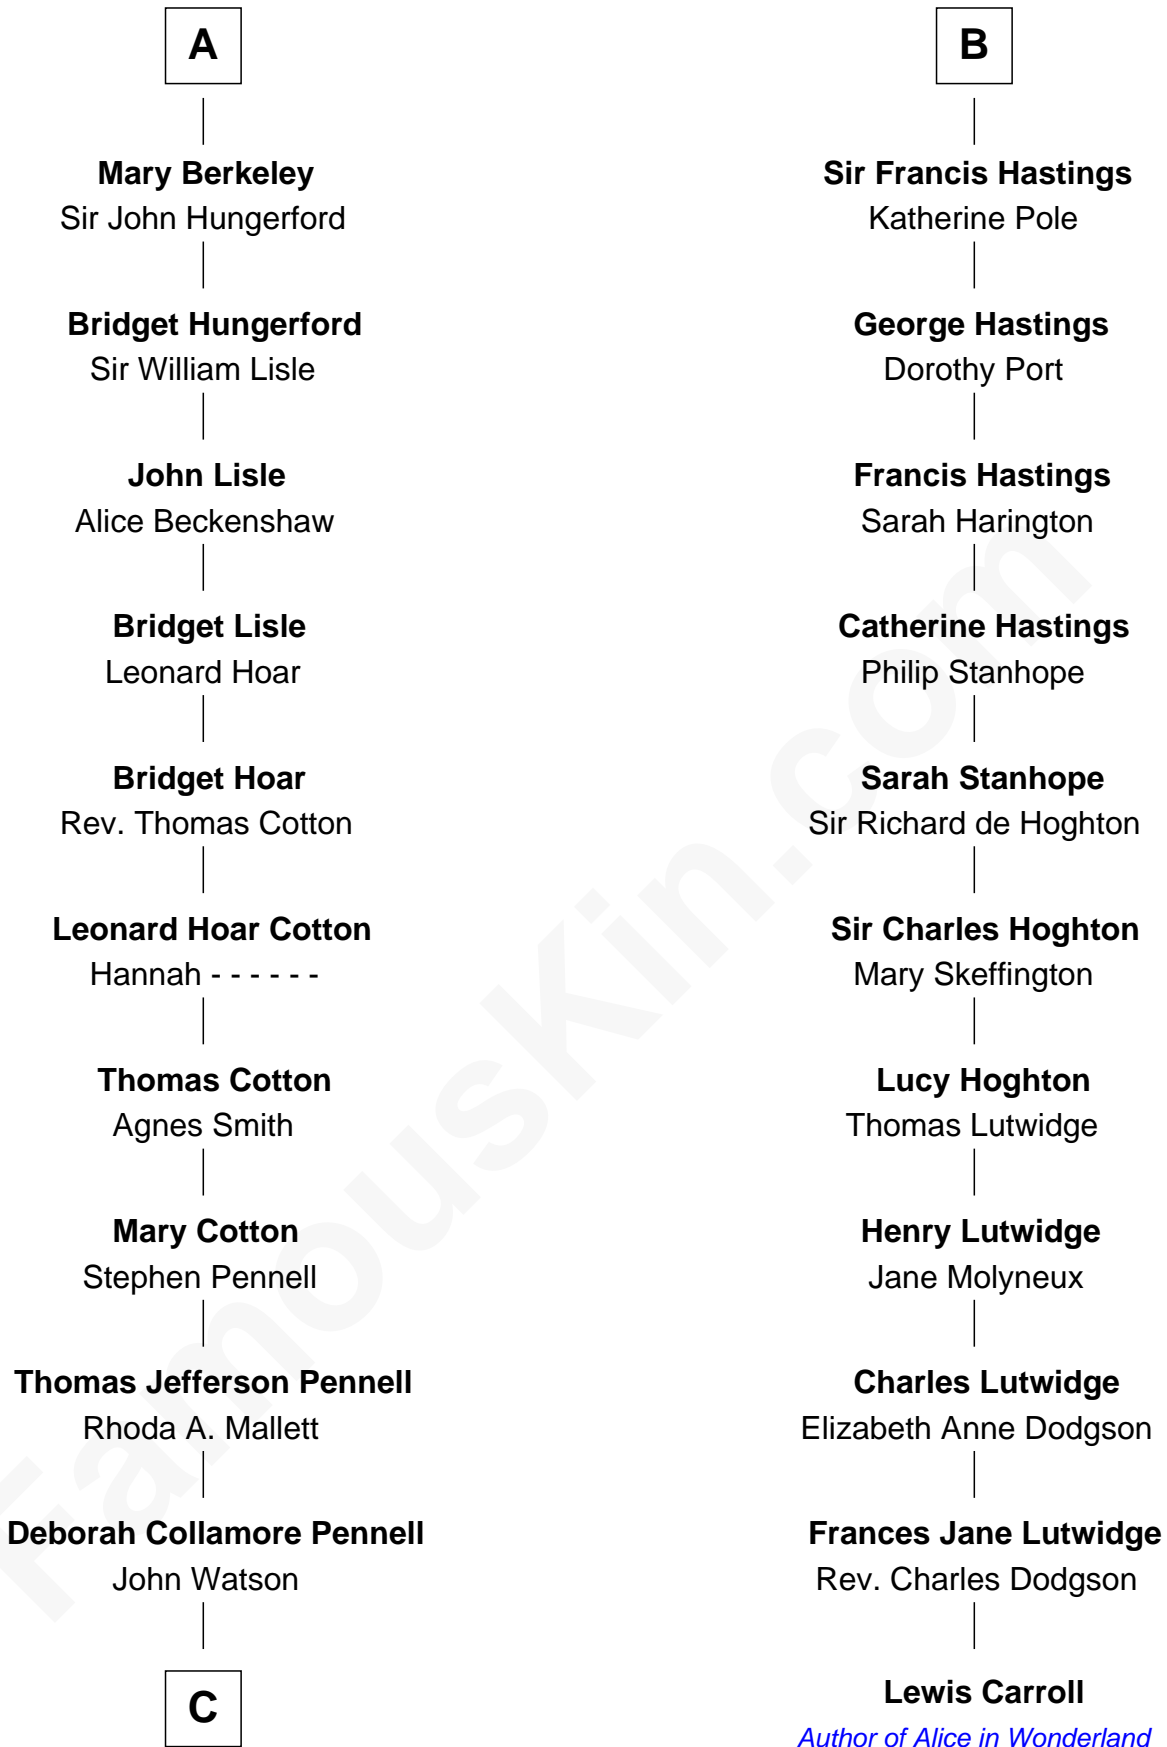

FamousKin.com Relationship Chart of

Warren Buffett

Chairman & CEO, Berkshire Hathaway

17th cousin 3 times removed of

Lewis Carroll

Author of Alice in Wonderland

C

—
Susan Ann Watson

Ford Bela Barber

—
Stella Frances Barber

John Ammon Stahl

—
Leila Stahl

Howard Homan Buffett

—
Warren Buffett

Chairman & CEO, Berkshire Hathaway

FamousKin.com